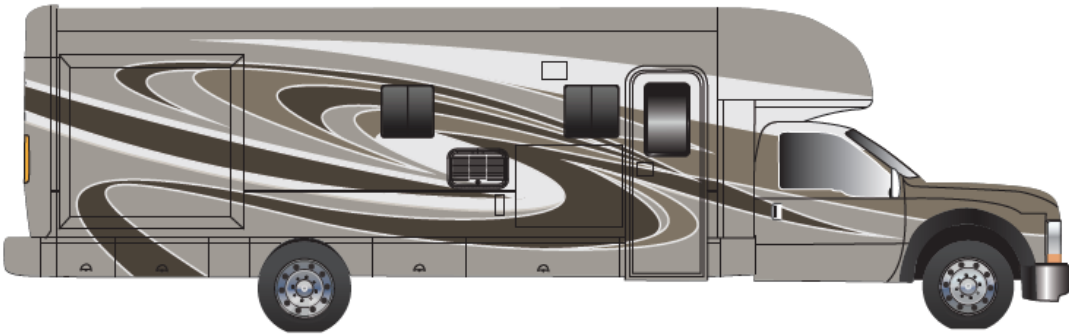

SANDSTONE:

UX Met. Silver Ingot
or Ford White

Lt. Arizona Beige Met.
FRD8146M

Sikkens FLNA 94152

Lavagrau Pearl
Sikkens FLNA 94860

**2017
Born Free
“Sandstone”**