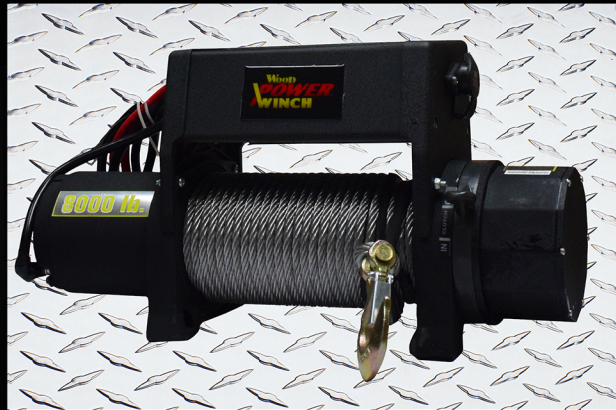

WOOD
POWER
WINCH

8000 Lb.
Automotive
Winch
WWX800012V

Features:

Free spooling clutch
Automatic braking action
3 stage planetary gear
Full color box

Specifications:

Rated Line Pull: 8000 lbs.
Motor: Permanent Magnet 1.6 Kw/2.2 hp
Gear Reduction Ratio: 210:1
Cable (Dia x L): 05/16" x 95'
Overall Dimensions (L x W x H): 20.9" x 7.1" x 6.8"
Mounting Bolt Patter: 10" x 4.5"
Weight: 68.3 lbs.