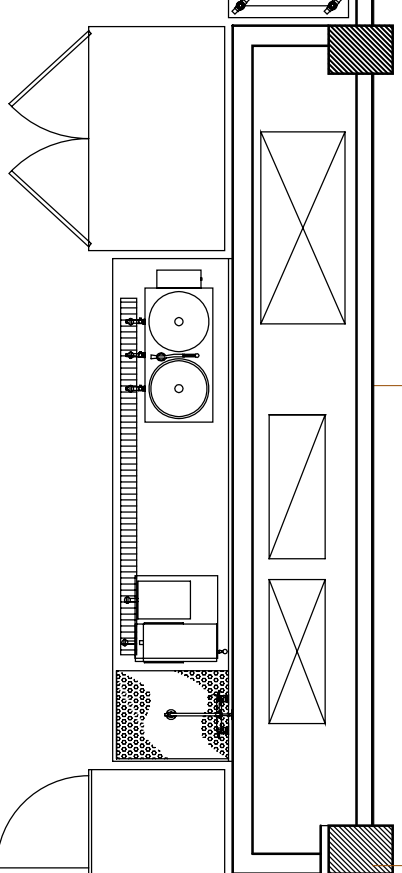

0 5 10 20 FT.

PELICAN ROOM

BISCAYNE ROOM
OCC. LOAD: 282

TERRACE

PRE - FUNCTION

KITCHEN

BISCAYNE ROOM

RUSTY PELICAN RESTAURANT

KEY MAP