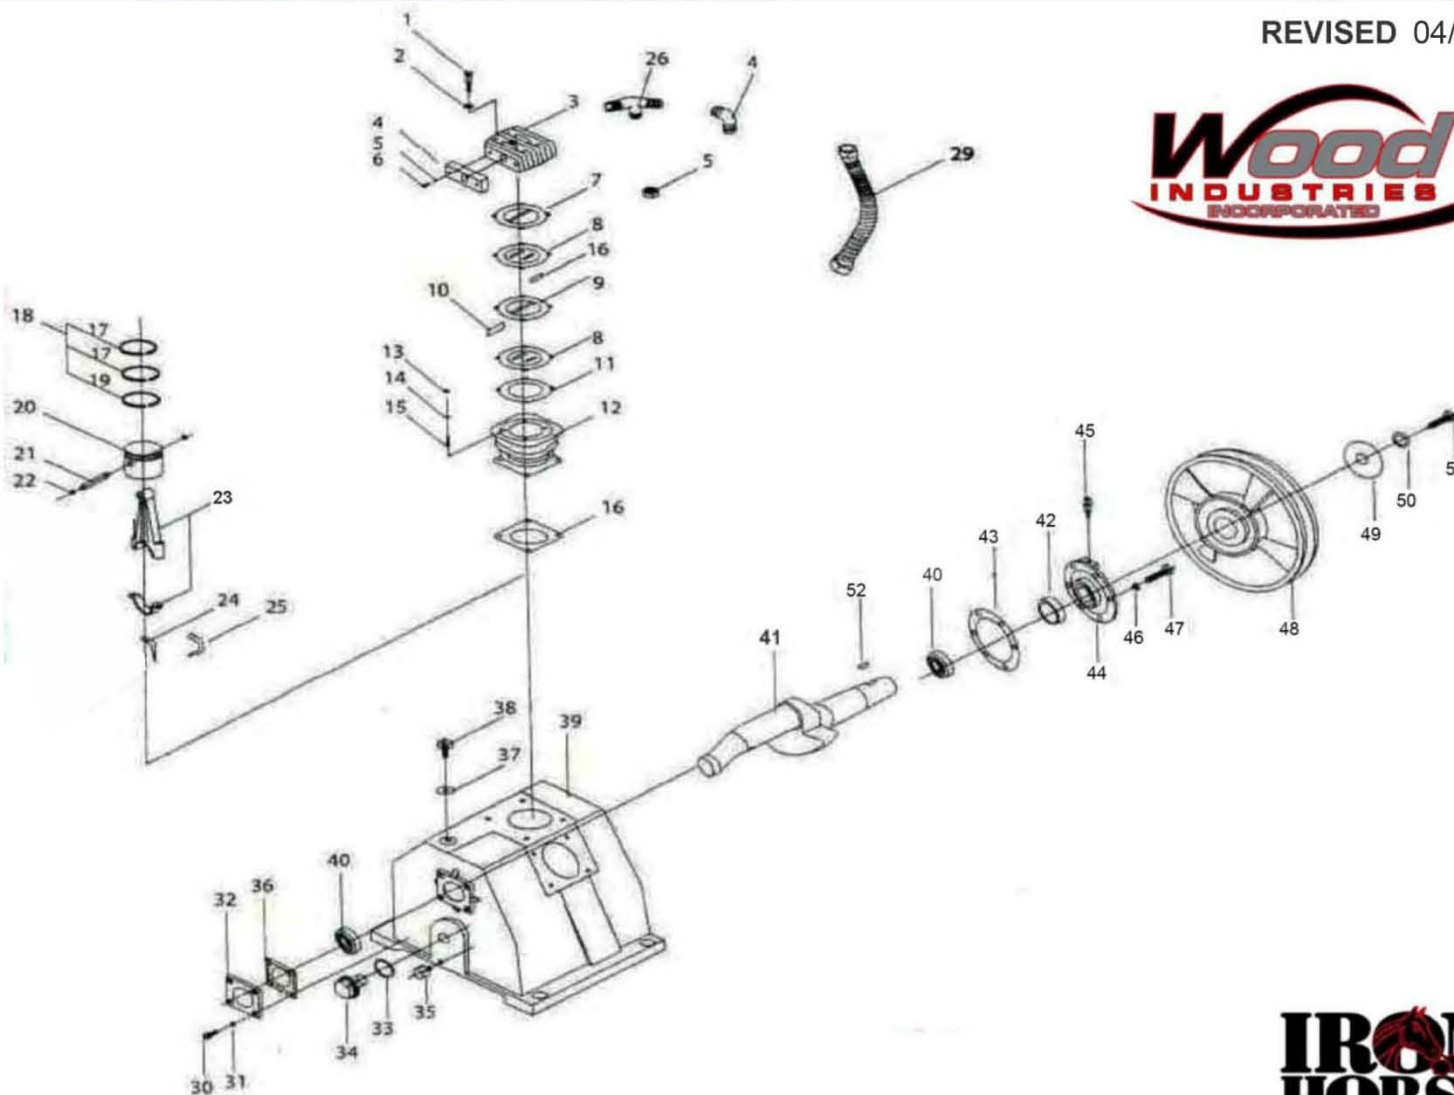

1-800-551-2406

CC3065

Item	Description	Qty	Part #
1	Bolt for cylinder head	12	TB-30-01
2	Washer for head bolt	12	TB-30-02
3	Cylinder head	3	TB-30-03
4	Air filter assembly	3	TB-30-04
5	Washer for air filter	6	TB-30-05
6	Bolt for air filter	6	TB-30-06
7	Head gasket	3	TB-30-07
8	Valve seat	6	TB-30-08
9	Aluminum gasket	3	TB-30-09
10	Valve plate	6	TB-30-10
11	Valve seat - cylinder gskt	3	TB-30-11
12	Cylinder	3	TB-30-12
13	Cylinder to crankcase nut	12	TB-30-13
14	Cylinder - crank washer	12	TB-30-14
15	Cylinder - crank bolt	12	TB-30-15
16	Cylinder - crank gasket	3	TB-30-16
17	Compression rings	6	TB-30-17
18	Ring kit (TB-30-17/19)	3	TB-30-18
19	Oil control ring	3	TB-30-19
20	Piston	3	TB-30-20
21	Piston pin	3	TB-30-21
22	Piston pin clip	3	TB-30-22
23	Connecting rod	3	TB-30-23
24	Oil splasher	3	TB-30-24
25	Oil splasher bolt	3	TB-30-25
26	3-way connector pipe	1	TB-40-03
27	Exhaust pipe nut	1	TB-30-27
28	Elbow connector pipe	1	TB-30-28
29	Intercooler tube	2	TB-10-44
30	Bearing cover bolt	4	TB-30-30
31	Bearing cover washer	4	TB-30-31
32	Front bearing cover	1	TB-30-32
33	Oil sight glass gasket	1	TB-30-33
34	Oil sight glass	1	TB-30-34
35	Oil drain plug	1	TB-30-35
36	Front bearing cover gskt	1	TB-30-36
37	Oil fill plug washer	1	TB-30-37
38	Oil filler plug	1	TB-30-38
39	Crankcase	1	TB-40-47
40	Front & rear bearing	1	TB-40-42
41	Crankshaft	1	TB-40-48
42	Crankshaft oil seal	1	TB-30-43
43	Rear bearing cover gskt	1	TB-30-44
44	Front shaft cover	1	TB-30-45
45	Crankcase breather/o ring	1	TB-30-46
46	Rear cover bolt washer	4	TB-30-47
47	Rear cover bolt	4	TB-30-48
48	Flywheel c/w fasteners	1	TB-40-57
49	Flywheel lock washer	1	TB-30-51
50	Flywheel cover washer	1	TB-30-50
51	Flywheel bolt	1	TB-30-52
52	Keystock (CC3065)	1	TB-40-49
53	Air filter element	1	TB-10-43E
54	Valve repair kit	1	TB-30-53

54- Valve Repair Kit contains:
 1 - TB-30-07
 2 - TB-30-08
 1 - TB-30-09
 2 - TB-30-10
 1 - TB-30-11