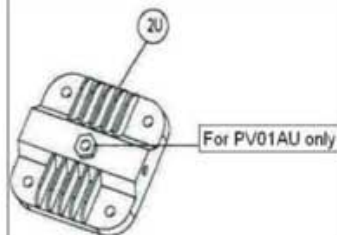

"D" INCLUDES PARTS 3,4,&6

"B" INCLUDES PARTS 5,6&8

"C" INCLUDES: RINGS+5,8&16

A	Intake filter element kit includes: - two (2) intake filter elements per pump	1	51121-5614C
B	Valve repair kit includes: Valve plate to head gasket (item 5) Two (2) discharge valve reeds (item 6) Valve plate screws (item 7) Valve plate to cylinder gasket (item 8)	2	101000-151
C	Ring repair kit includes: Valve plate to head gasket (item 5) Valve plate to cylinder gasket (item 8) Two (2) compression rings One (1) oil control ring Cylinder to crankcase gasket (item 16)	2	101000-255
D	Valve plate assembly (not shown)	2	51121-2100
E	Head unloader kit (see inset)		
F	Oil Drain Kit Includes: (not shown)		

Description	Part No.	Qty
Unloader	52122-0120	2
Unloading Elbow	69926-050101	1
Unloading Tee	69927-050101	1
Unloading Tube	TU-1/4-CU	3ft
Cylinder Head	51121-0101U	2