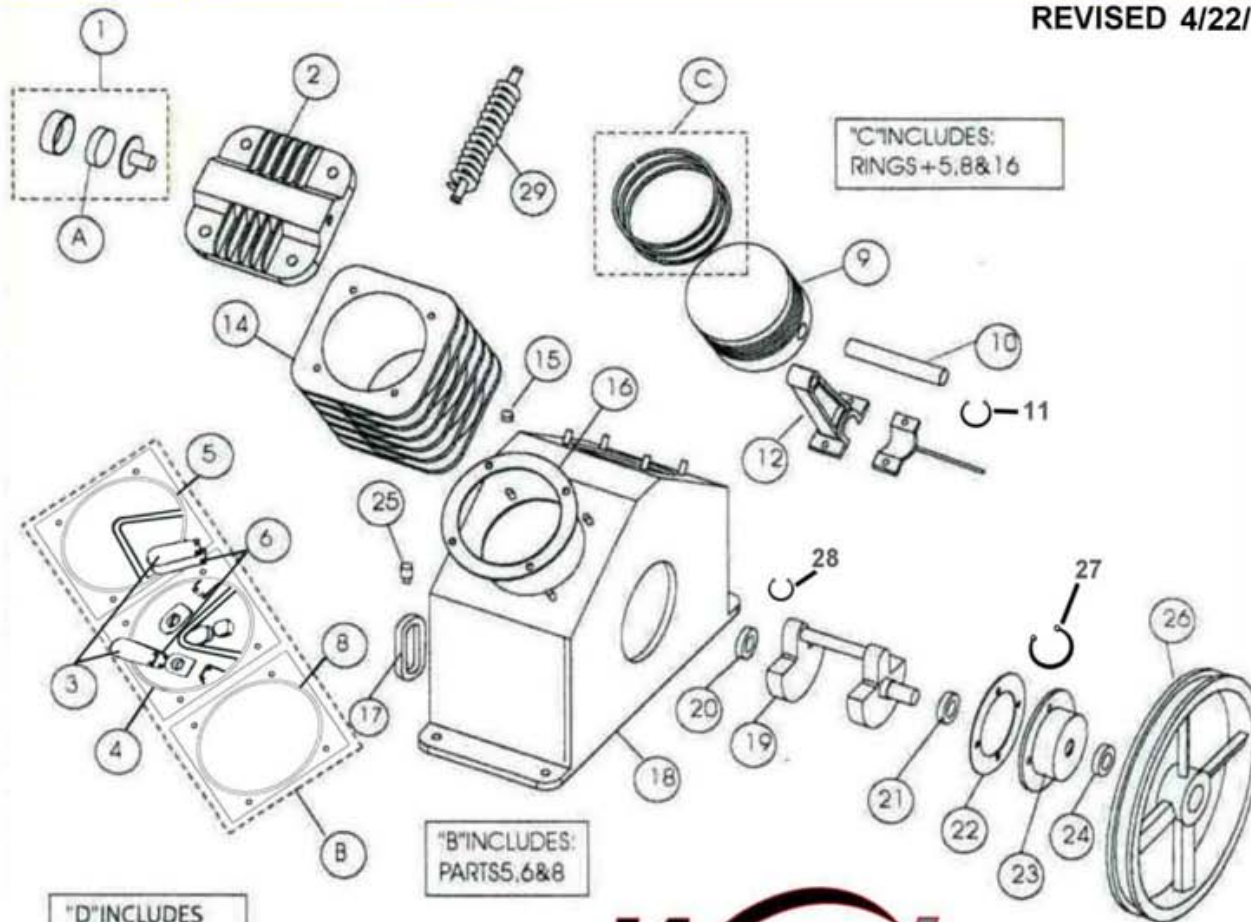

# Eagle Air Compressor part breakdown sheet - PV01A

REVISED 4/22/15

Item	Description	Qty. Req.	Part #
1	Intake filter ass'y	2	51111-5600
2	Cylinder head	2	51121-0101
3	Lift limiter for discharge valve plate	2	51121-3102
4	Valve plate	2	51121-2101
5	Valve plate to head gasket	2	51121-2105
6	Discharge valve reed	4	51121-2103
7	Valve plate screws	8	50000-2000
8	Valve plate to cylinder gasket	2	51121-2104
9	Piston	2	52121-5101
10	Piston pin	2	51121-5112
11	Piston pin snap ring	4	51121-5107
12	Connecting rod c/w dipper	2	51121-5120
13	DELETED		
14	Cylinder	2	52121-4101
15	Oil filler cap	1	51111-4719
16	Cylinder to crankcase gasket	2	51121-4103
17	Oil sight glass c/w gasket	1	51111-4770
18	Crankcase	1	51121-4701
19	Crankshaft	1	51121-4601
20	Front bearing	1	83501-6205
21	Rear bearing	1	83501-6204
22	Crankcase to rear bearing housing gasket	1	51121-4704
23	Rear bearing housing	1	51121-4703
24	Oil seal	1	51121-4708
25	Crankcase breather	1	51111-4761
26	Flywheel c/w fasteners	1	51121-6601
27	Rear bearing snap ring	1	83610-113025
28	Front bearing keeper	1	
29	Connecting (interstage) tubing	1	51121-7710
Misc	Interstage "Y" fitting	1	51121-7702
	Interstage "Elbow" fitting	1	51112-7701
	Eagle Oil (350 ml or 12oz)	1	EA0IL10
	1/4" Street elbow (oil drain)	1	STREL1/4

"D" INCLUDES PARTS 3,4,&6

"B" INCLUDES PARTS 5,6&8

"C" INCLUDES: RINGS+5,8&16

A	Intake filter element kit includes: - two (2) intake filter elements per pump	1	51121-5614C
B	Valve repair kit includes: Valve plate to head gasket (item 5) Two (2) discharge valve reeds (item 6) Valve plate screws (item 7) Valve plate to cylinder gasket (item 8)	2	101000-151
C	Ring repair kit includes: Valve plate to head gasket (item 5) Valve plate to cylinder gasket (item 8) Two (2) compression rings One (1) oil control ring Cylinder to crankcase gasket (item 16)	2	101000-255
D	Valve plate assembly (not shown)	2	51121-2100
E	Head unloader kit (see inset)		
F	Oil Drain Kit Includes: (not shown)		