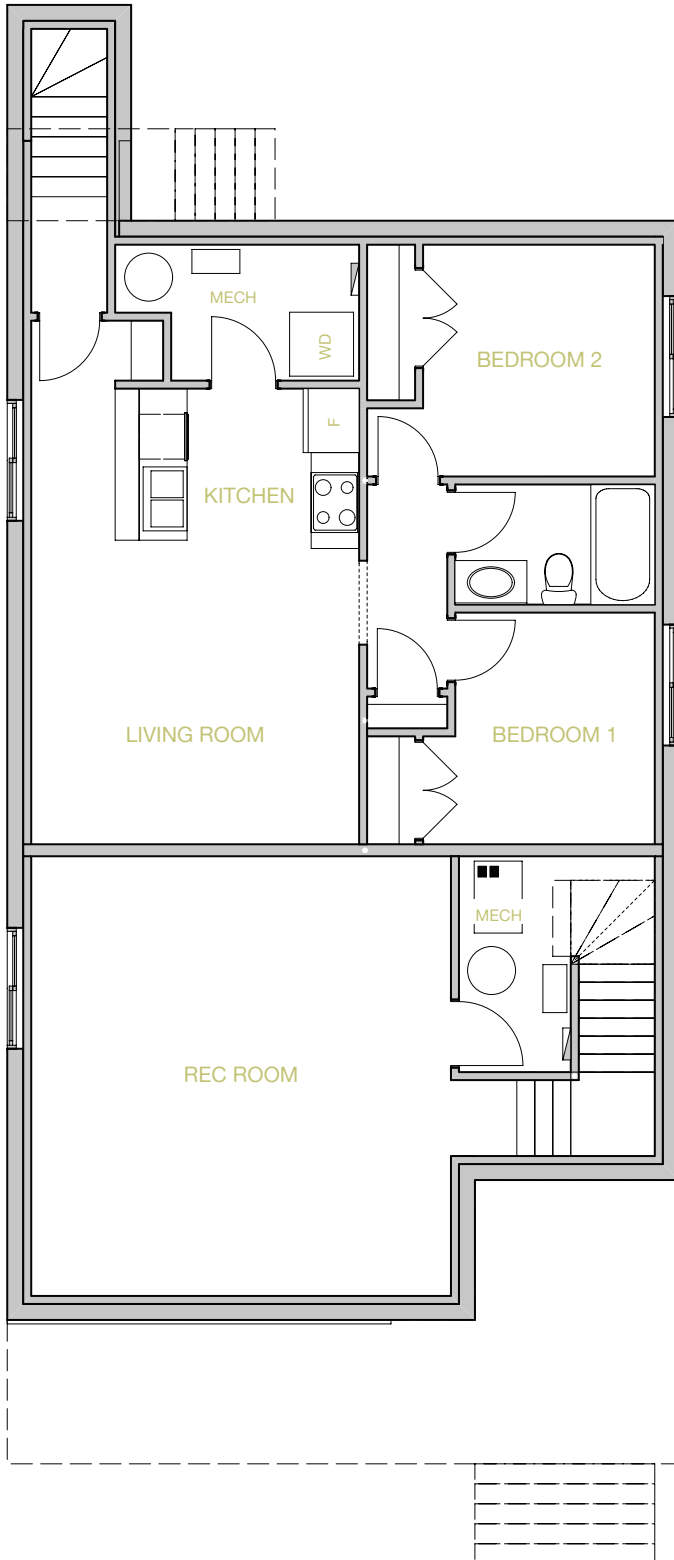

GRAY

REEFS

SKYF

GRIFFEN

JACQUILINE

Maison Fine Homes & Interior Design has created a series of signature floor plans designed to inspire you.

Each of our plans feature the best of curb appeal, functionality and natural light. Our homes have been carefully planned with distinct entry, living and sleeping spaces, large kitchens and dining areas, beautiful sight lines, utility zones which include storage, and the flexibility to re-purpose rooms as your needs change.

Main Floor Plan - 1234 square feet

Basement Floor Plan

MAISON

fine homes & interior design

build@maisonfinehomes.ca 306-242-3653 www.maisonfinehomes.ca