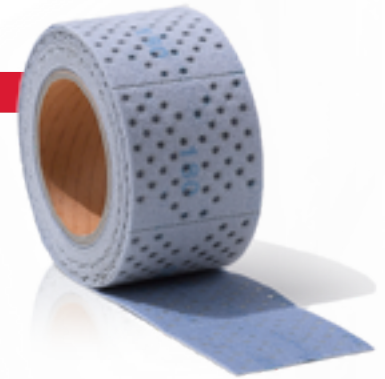

Ceramic Film Grip Sheet Roll 2.75" x 13.12 yd

Item #	Box	Case	Grit	Item #	Box	Case	Grit
4PR-275CER-80	1	4	80	4PR-275CER-320	1	4	320
4PR-275CER-120	1	4	120	4PR-275CER-400	1	4	400
4PR-275CER-150	1	4	150				
4PR-275CER-180	1	4	180				
4PR-275CER-220	1	4	220