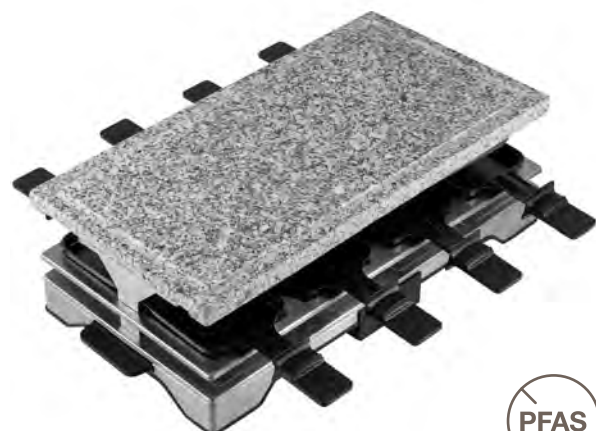

EAN: 5061005675032

KF-88026UK

EAN: 5061005675124

8 Person Geneva Raclette Grill with Reversible Cast Aluminum Non-Stick Grill Plate

Gift boxed.

52 x 25.5 x 12.5 cm / 20.5 x 10 x 4.9 in

Features:

- Reversible cast-aluminum non-stick grill/griddle top
- 8 non-stick ceramic raclette dishes with thumb grip
- 8 heat-resistant spatulas
- Variable heat control
- Power indicator light
- 1700W / 230V / 50 Hz