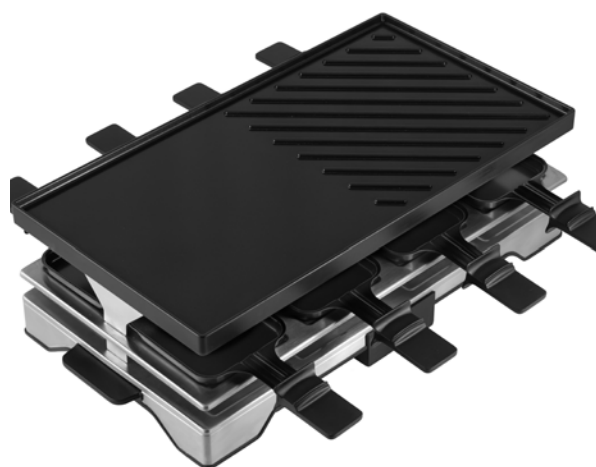

Cast Aluminum Grill Top

KF-88024

EAN: 5061005674790

KF-88024AG

EAN: 5061005674882

KF-88024CH

EAN: 5061005674974

KF-88024UK

EAN: 5061005675063