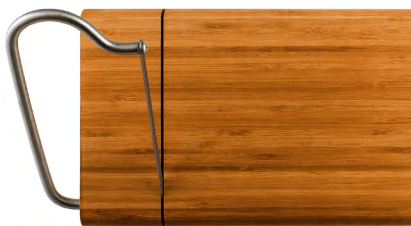

Cheese boards & accessories

Elevate your cheese experience with our exquisite collection of cutting/serving boards. Crafted with care, these artisanal surfaces add a touch of elegance to your cheese presentation, making it the perfect centerpiece of your table setting.

Bamboo Board with Cheese Slicer Blade

Gift boxed.
26.9 x 2.9 x 20.6 cm / 10.6 x 1.1 x 8.1 in
SBB833
EAN: 056975017833

Mini Acacia Board 2 Pc Set

Gift boxed.
28 x 18.4 x 2 cm / 11 x 7.25 x 0.8 in
CS0344
EAN: 056975025111

Oval Slate Board

Gift boxed.
39 x 25.4 x 0.6 cm / 15.25 x 10 x 0.25 in
S6-003
EAN: 056975033086

Rectangular Slate Board

Gift boxed.
40 x 25.4 x 0.6 cm / 15.75 x 10 x 0.25 in
S6-001
EAN: 056975033062