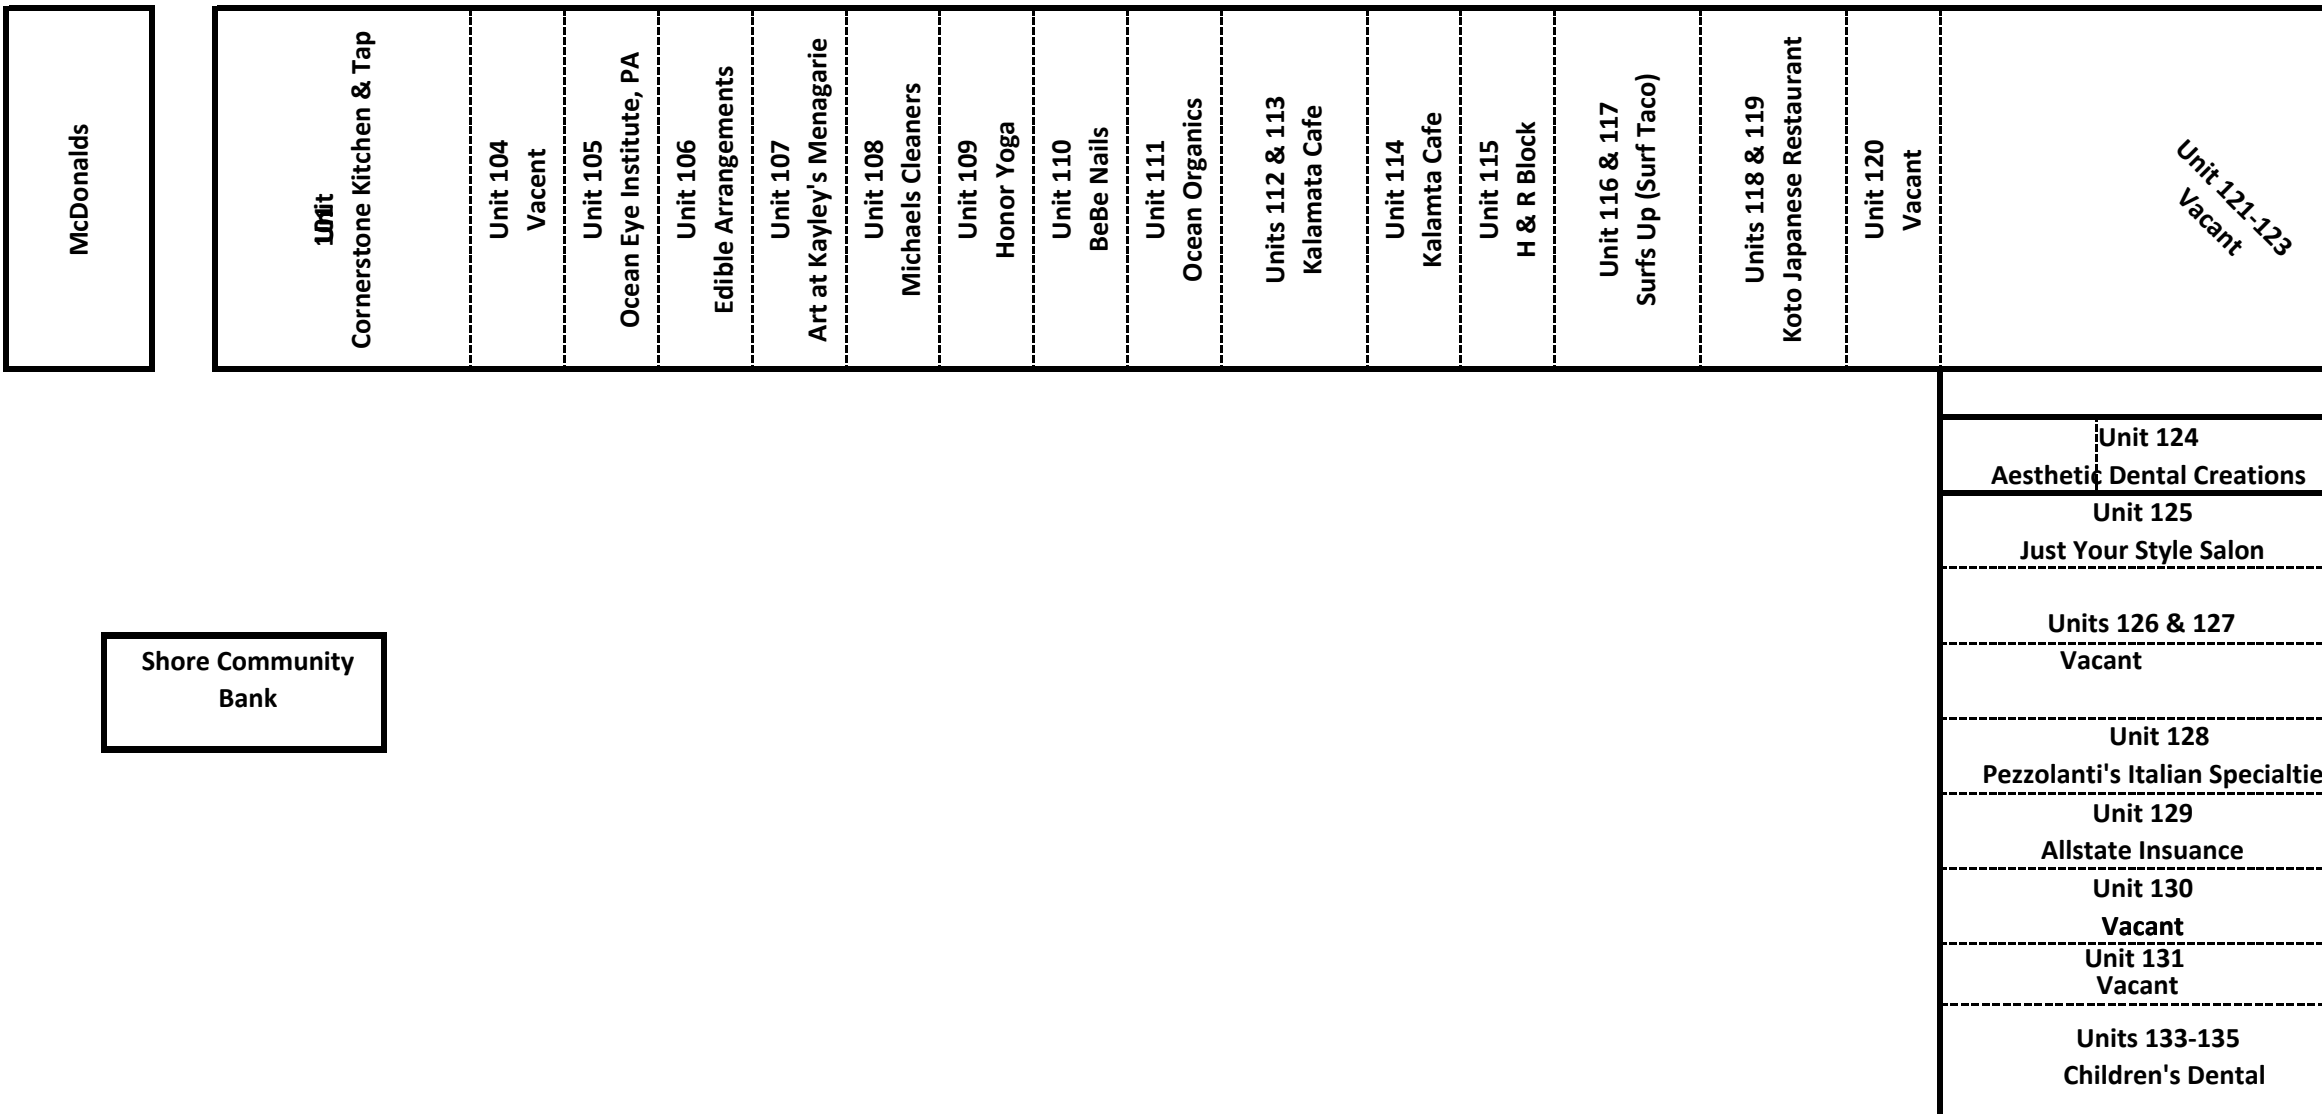

# Jackson Crossing - Lower Lever

McDonalds

Unit 101

Cornerstone Kitchen & Tap

Unit 104

Vacant

Unit 105

Ocean Eye Institute, PA

Unit 106

Edible Arrangements

Unit 107

Art at Kayley's Menagerie

Unit 108

Michaels Cleaners

Unit 109

Honor Yoga

Unit 115

H & R Block

Unit 116 & 117

Surfs Up (Surf Taco)

Units 118 & 119

Koto Japanese Restaurant

Unit 120

Vacant