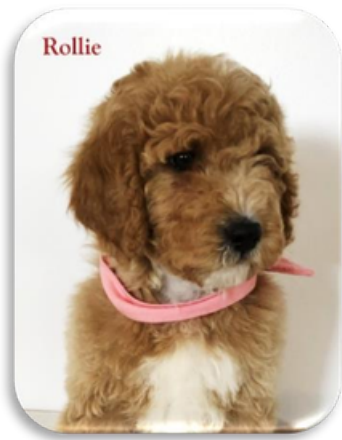

Timshell Farm - Winter Puppy Discount

Beautiful CavaPooChon and Petite Golden CavaDoodle puppies bred from health-tested parent dogs, clear of genetic faults. Soft-curl/wavy-curl coats very low/no shedding. Happy, healthy puppies ready to join your family! All are \$2500. Special discount. Contact timshellfarm@gmail.com, or (903) 874-6560.

- **Hanna X Romeo CavaPooChons**

Three males available, ready to go to new homes.

- **Jilly X Romeo CavaPooChons**

Three males available, ready to go to new homes.

Hanna's Puppies

Everest has a beautiful, deep red coat, wavy. He should be 12-15 lbs. when grown. Has the handsome look of the Spaniel. Longer ears with little curls/waves. Loves everyone and is very social. Will love being where you are, going for a walk or cuddling on the couch with you. Very intelligent and loves to please.

Jasper Boy will be in the 12-14 lb. range. He has a loose-wave coat and body curls. He is light cinnamon and golden, with a white spot on his chest and forehead. Longer, oval-shaped face. He is playful and calmer by nature. Very sweet and affectionate. He is curious and intelligent. Well socialized, happy puppy.

Hanna's Puppies

Rollie will be in the 14-15 lb. range when grown. He has a soft-wave and soft-curl coat that is light cinnamon and golden, with white markings on his nose, chin, and chest. He is energetic, friendly and loves to play. He's very affectionate and loving. Always ready to play!