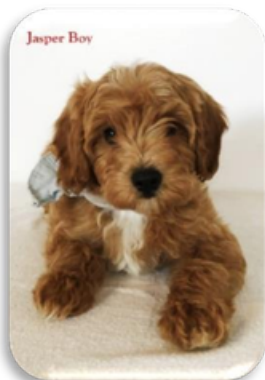

Timshell Farm - Winter Puppy Discount

Beautiful CavaPooChon and Petite Golden CavaDoodle puppies bred from health-tested parent dogs, clear of genetic faults. Soft-curl/wavy-curl coats very low/no shedding. Happy, healthy puppies ready to join your family! All are \$2500. Special discount. Contact timshellfarm@gmail.com, or (903) 874-6560.

- **Hanna X Romeo CavaPooChons**

Three males available, ready to go to new homes.

- **Jilly X Romeo CavaPooChons**

Three males available, ready to go to new homes.

Hanna's Puppies

Everest has a beautiful, deep red coat, wavy. He should be 12-15 lbs. when grown. Has the handsome look of the Spaniel. Longer ears with little curls/waves. Loves everyone and is very social. Will love being where you are, going for a walk or cuddling on the couch with you. Very intelligent and loves to please.

Jasper Boy will be in the 12-14 lb. range. He has a loose-wave coat and body curls. He is light cinnamon and golden, with a white spot on his chest and forehead. Longer, oval-shaped face. He is playful and calmer by nature. Very sweet and affectionate. He is curious and intelligent. Well socialized, happy puppy.

Hanna's Puppies

Rollie will be in the 14-15 lb. range when grown. He has a soft-wave and soft-curl coat that is light cinnamon and golden, with white markings on his nose, chin, and chest. He is energetic, friendly and loves to play. He's very affectionate and loving. Always ready to play!