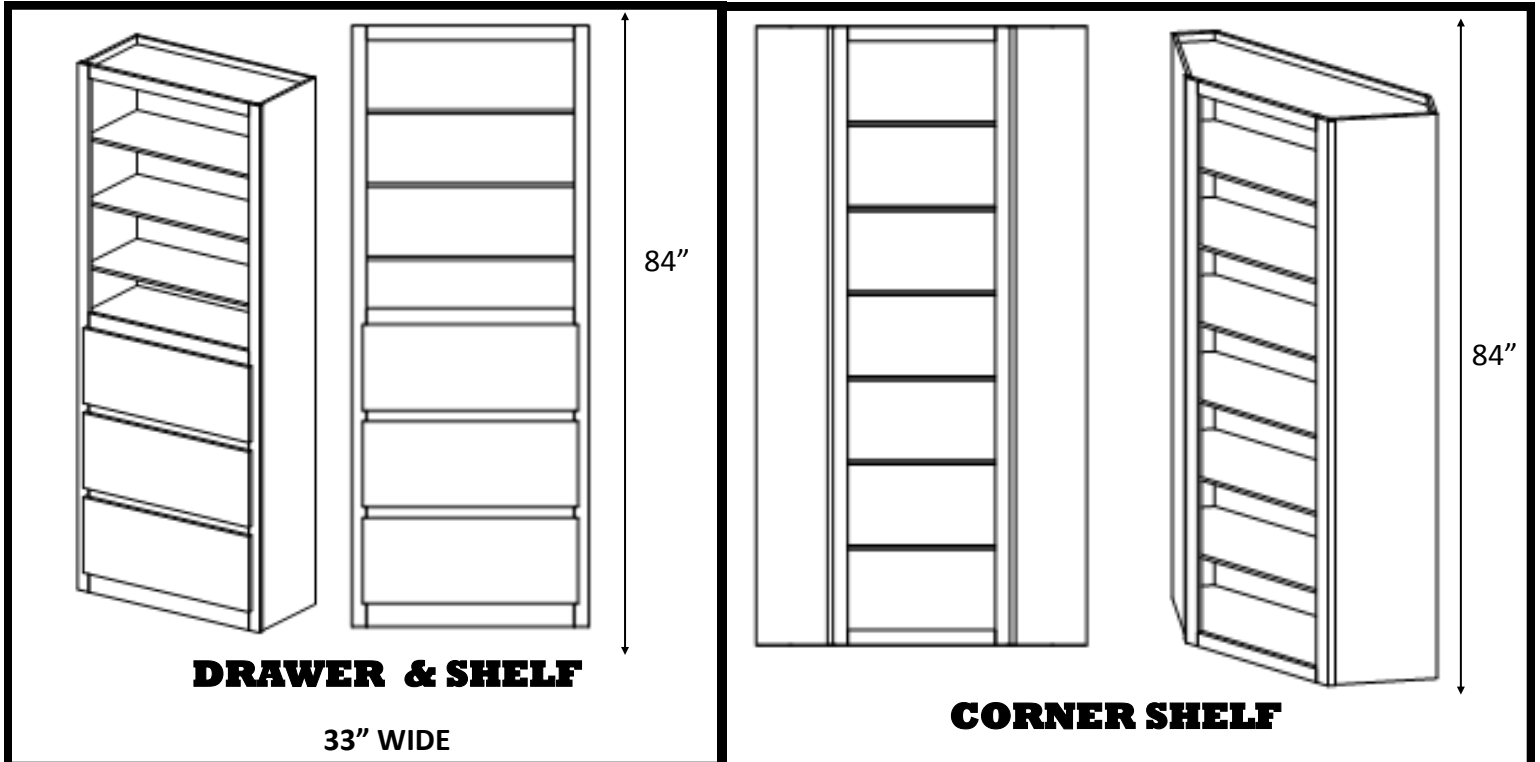

CLOSET CABINET STORAGE OPTIONS

AVAILABLE IN ALL CABINET STYLES AND COLORS

(Closet Cabinet Storage finish to be WHITE)

DRAWER & SHELF

33" WIDE

CORNER SHELF

LINEN SHELF

24" WIDE