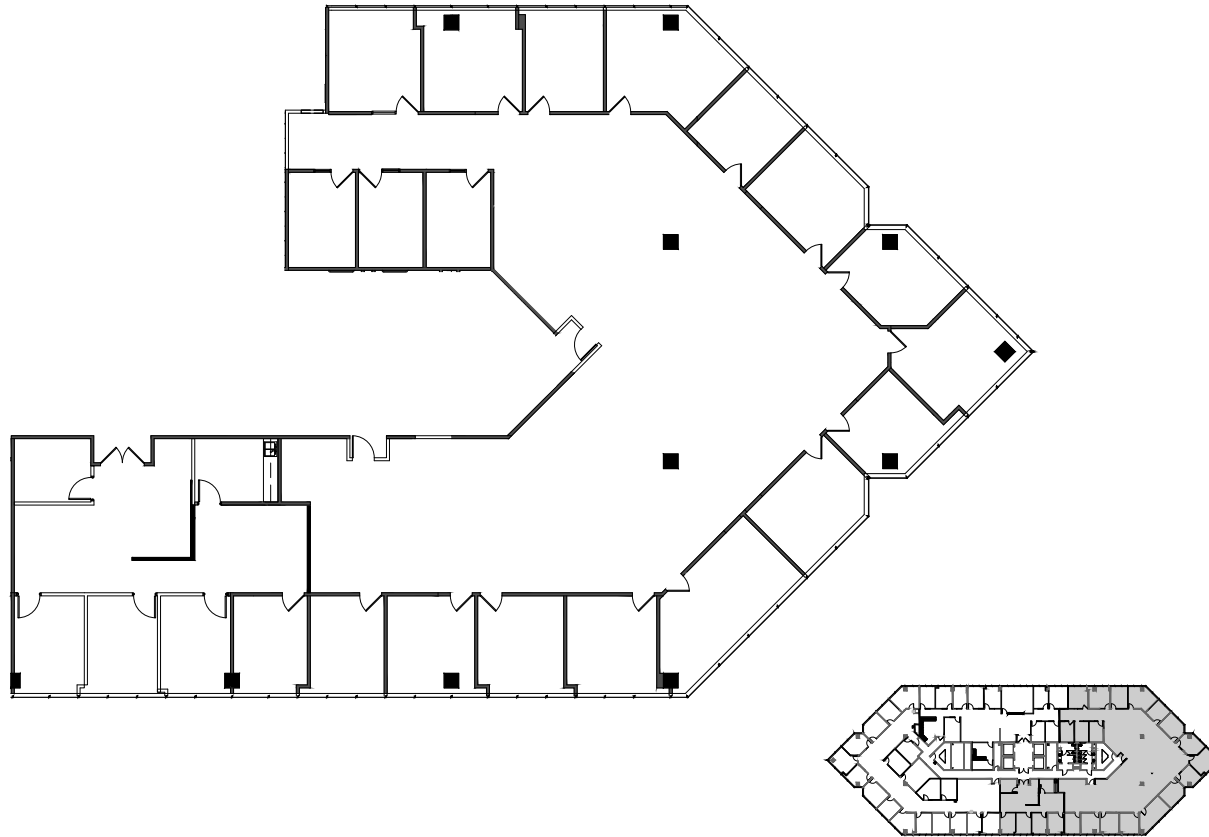

1301 DOVE
NEWPORT
BEACH

5TH FLOOR
SUITE 520/550
9,078 RSF

For more information, please contact:

DAVID DOWD

949 725 8410
david.dowd@cbre.com
Lic. 00896764

MATT DIDIER

949 725 8431
matt.didier@cbre.com
Lic. 01345447