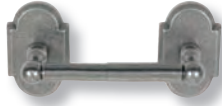

Aged Pewter