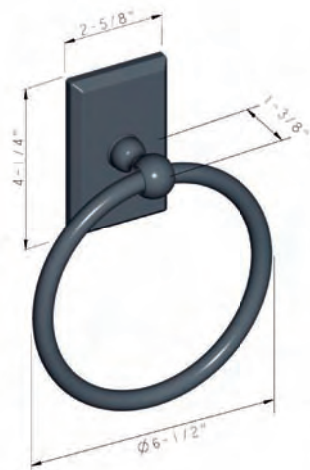

# Bathroom Accessories

TOWEL RING

EURO PAPER HOLDER

PAPER HOLDER

DOUBLE ROBE HOOK

TOWEL BAR 18" AND 24"

TOWEL RING

EURO PAPER HOLDER

PAPER HOLDER

DOUBLE ROBE HOOK

TOWEL BAR 18" AND 24"