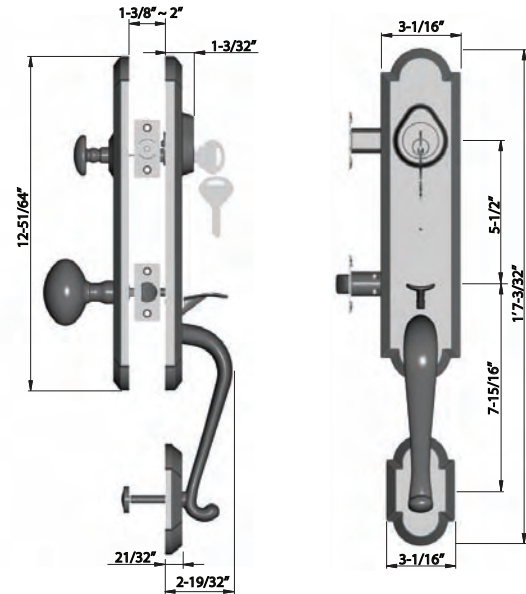

RAVENNA (RA)