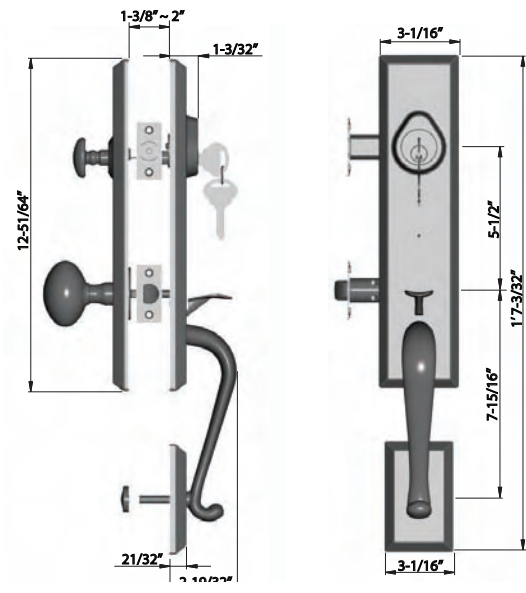

MILAZZO (MZ)