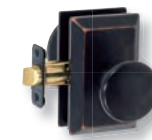

Aged Victorian Bronze