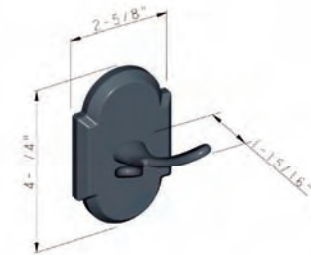

# Bathroom Accessories

TOWEL RING

EURO PAPER HOLDER

PAPER HOLDER

DOUBLE ROBE HOOK

TOWEL BAR 18" AND 24"

TOWEL RING

EURO PAPER HOLDER

PAPER HOLDER

DOUBLE ROBE HOOK

TOWEL BAR 18" AND 24"