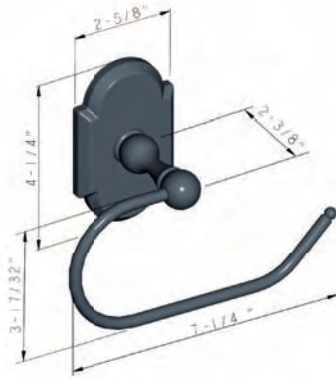

## TOWEL BAR

18" or 24"  
Aged Pewter

18" or 24"  
Aged Victorian Bronze

18" or 24"  
Aged Black

18" or 24"  
Aged Pewter

18" or 24"  
Aged Victorian Bronze

18" or 24"  
Aged Black

# Bathroom Accessories

TOWEL RING

EURO PAPER HOLDER

PAPER HOLDER

DOUBLE ROBE HOOK

TOWEL BAR 18" AND 24"

TOWEL RING

EURO PAPER HOLDER