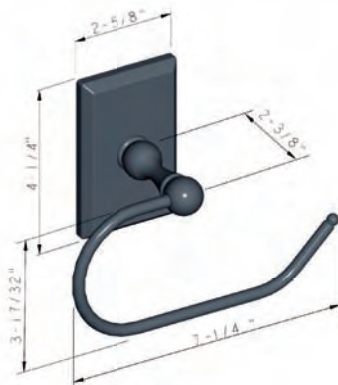

# Bathroom Accessories

TOWEL RING

EURO PAPER HOLDER

PAPER HOLDER

DOUBLE ROBE HOOK

TOWEL BAR 18" AND 24"

TOWEL RING

EURO PAPER HOLDER

PAPER HOLDER

DOUBLE ROBE HOOK

TOWEL BAR 18" AND 24"