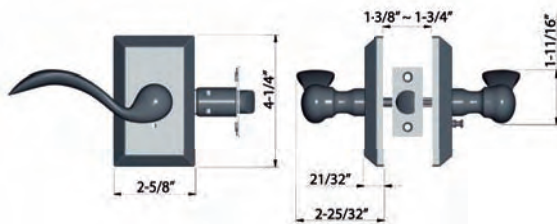

Levers & Knobs

SPECIFICATIONS

Door Prep	Cross bore: 2-1/8"
Backset	Fits both 2-3/8" or 2-3/4".
Door Fitting	1-3/8" ~ 1-3/4" door thick. 2" ~ 2-1/4" optional.
Exposed Trim	Cast brass or wrought brass.
Cylinder	SC4 6-pins standard. SC1 and KW1 5-pins optional.
Keys	2 brass keys per set. Key as requested (KA, KD, MCK, MK, GMK).
Latch	Deadlatch: 2-3/8" and 2-3/4" adjustable dead latch (9050R). Spring Latch: 2-3/8" and 2-3/4" adjustable (9079R). Faceplate: 1" x 2-1/4" round corner. Bolt: Solid brass, 1/2" throw.
Strike	UL Latch available upon request. Full lip 1-3/4" x 2-1/4" round corner (9103). 1-1/8" x 2-3/4" T strike (9101) optional.
Door Handing	Knob: non-handed. Lever: Specify handing when ordering.
Commercial	Applicable for luxury commercial application.

FUNCTIONS

GENOVA