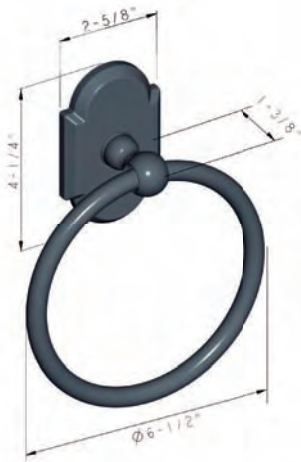

## TOWEL BAR

18" or 24"  
Aged Pewter

18" or 24"  
Aged Victorian Bronze

18" or 24"  
Aged Black

18" or 24"  
Aged Pewter

18" or 24"  
Aged Victorian Bronze

18" or 24"  
Aged Black

# Bathroom Accessories

TOWEL RING

EURO PAPER HOLDER

PAPER HOLDER

DOUBLE ROBE HOOK

TOWEL BAR 18" AND 24"

TOWEL RING

EURO PAPER HOLDER