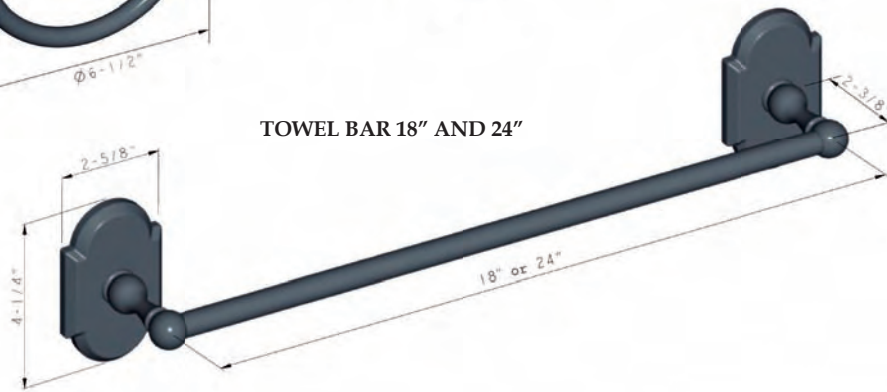

# Bathroom Accessories

TOWEL RING

EURO PAPER HOLDER

PAPER HOLDER

DOUBLE ROBE HOOK

TOWEL BAR 18" AND 24"

TOWEL RING

EURO PAPER HOLDER