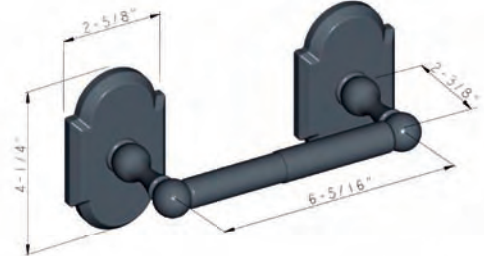

# Bathroom Accessories

TOWEL RING

EURO PAPER HOLDER

PAPER HOLDER

DOUBLE ROBE HOOK

TOWEL BAR 18" AND 24"

TOWEL RING

EURO PAPER HOLDER