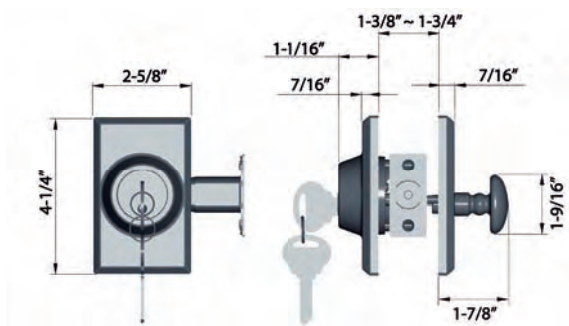

Deadbolts

ANSI GRADE 2

SPECIFICATIONS

Door Prep	Cross bore: 2-1/8"
Backset	Fits both 2-3/8" or 2-3/4"
Door Fitting	1-3/8" ~ 1-3/4" door thick. 2" ~ 2-1/4" optional.
Exposed Trim	Cast brass or wrought brass.
Keys	2 brass keys per set. Key as requested (KA, KD, MCK, MK, GMK).
Cylinder	SC4 6-pins standard with black powder metallurgy cylinder housing. SC1 or KW1 5-pins optional.
Latch	2-3/8" and 2-3/4" adjustable (9092R). Faceplate: 1" x 2-1/4" round corner. Bolt: Solid brass with hardened steel rod, full 1" throw.
Strike	UL Latch available upon request. 1-3/4" x 2-1/4" full lip strike (9117). 1" x 2-1/4" round corner (9113) optional.
Commercial	Applicable for luxury commercial application. Call for details.

FUNCTIONS

SQUARE