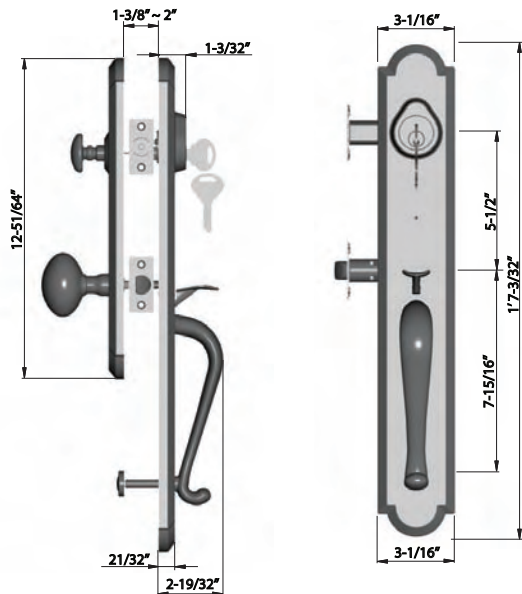

VERONA (VN)