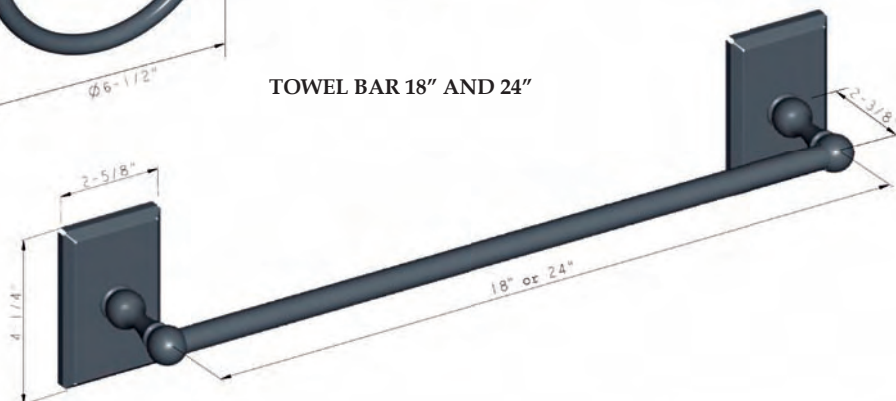

TOWEL BAR 18" AND 24"