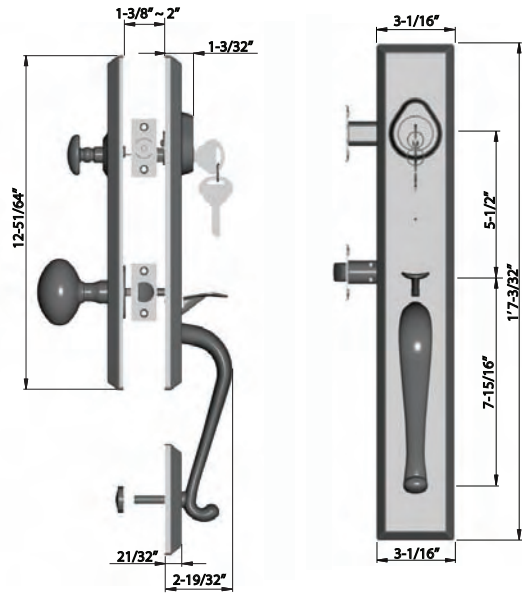

### SELECTIONS FOR HANDLESET INTERIOR

Optional interior levers and knobs for your preference.

Terni

Palermo

Milano

Genova

Pesaro

TERRACINA (TC)