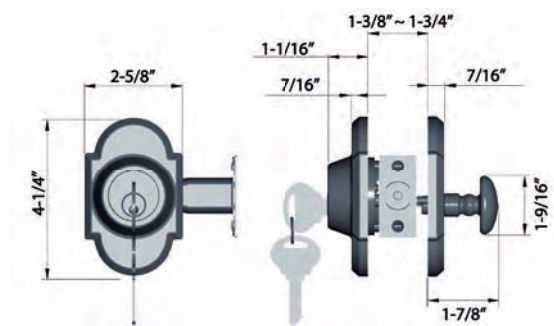

Deadbolts

ANSI GRADE 2

SPECIFICATIONS

Door Prep	Cross bore: 2-1/8"
Backset	Fits both 2-3/8" or 2-3/4"
Door Fitting	1-3/8" ~ 1-3/4" door thick. 2" ~ 2-1/4" optional.
Exposed Trim	Cast brass or wrought brass.
Keys	2 brass keys per set. Key as requested (KA, KD, MCK, MK, GMK).
Cylinder	SC4 6-pins standard with black powder metallurgy cylinder housing. SC1 or KW1 5-pins optional.
Latch	2-3/8" and 2-3/4" adjustable (9092R). Faceplate: 1" x 2-1/4" round corner. Bolt: Solid brass with hardened steel rod, full 1" throw.
Strike	UL Latch available upon request. 1-3/4" x 2-1/4" full lip strike (9117). 1" x 2-1/4" round corner (9113) optional.
Commercial	Applicable for luxury commercial application. Call for details.

FUNCTIONS

SQUARE

CURVE