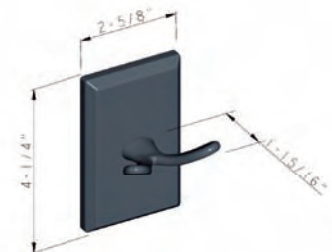

DOUBLE ROBE HOOK