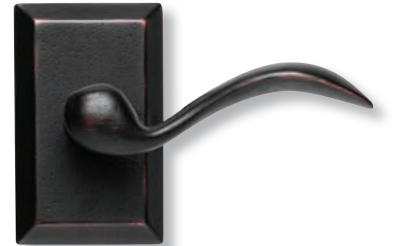

Aged Pewter

Aged Victorian Bronze

Aged Black

CURVE (CV)

SQUARE (SQ)