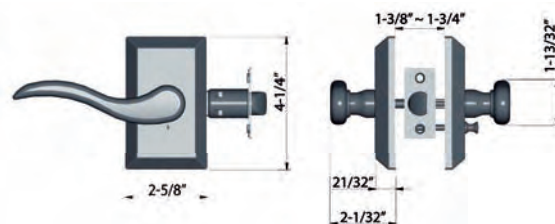

Levers & Knobs

SPECIFICATIONS

Door Prep	Cross bore: 2-1/8"
Backset	Fits both 2-3/8" or 2-3/4".
Door Fitting	1-3/8" ~ 1-3/4" door thick. 2" ~ 2-1/4" optional.
Exposed Trim	Cast brass or wrought brass.
Cylinder	SC4 6-pins standard. SC1 and KW1 5-pins optional.
Keys	2 brass keys per set. Key as requested (KA, KD, MCK, MK, GMK).
Latch	Deadlatch: 2-3/8" and 2-3/4" adjustable dead latch (9050R). Spring Latch: 2-3/8" and 2-3/4" adjustable (9079R). Faceplate: 1" x 2-1/4" round corner. Bolt: Solid brass, 1/2" throw.
Strike	UL Latch available upon request. Full lip 1-3/4" x 2-1/4" round corner (9103). 1-1/8" x 2-3/4" T strike (9101) optional.
Door Handing	Knob: non-handed. Lever: Specify handing when ordering.
Commercial	Applicable for luxury commercial application.

FUNCTIONS

GENOVA

PESARO

TERNI

PALERMO

MILANO