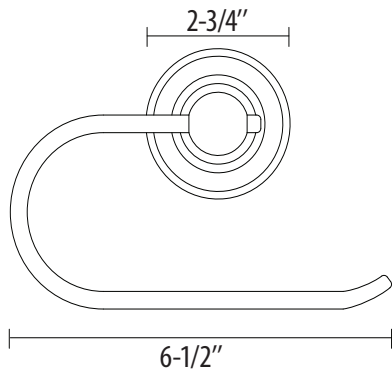

6-1/2" c-c

Paper Holder