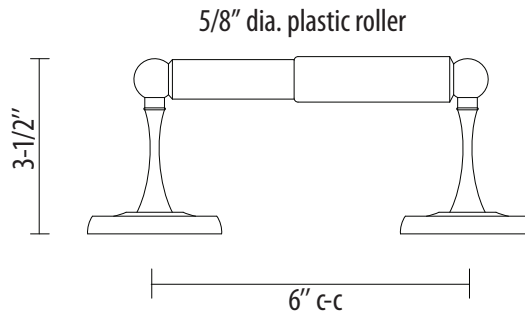

US15 satin nickel

US26 bright chrome

Euro Paper Holder

Paper Holder

5/8" dia. plastic roller

Double Robe Hook

Towel Ring

18", 24", 30" Towel Bar Set