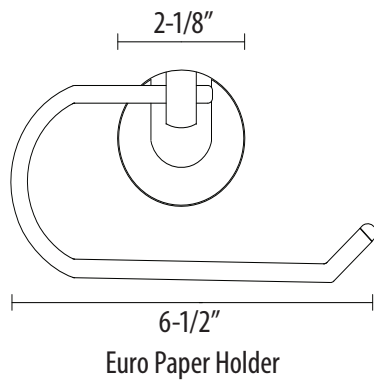

Paper Holder

US10B oil rubbed bronze

US12P tuscan bronze

US15 satin nickel

US26 bright chrome

18" Bar : 21 - 1/32"(534mm)
 24" Bar : 27 - 1/32"(687mm)
 30" Bar : 33 - 1/32"(839mm)

18" Bar : 21 - 1/32"(534mm)
 24" Bar : 27 - 1/32"(687mm)
 30" Bar : 33 - 1/32"(839mm)

30" Towel Bar Set

Paper Holder

Euro Paper Holder

Robe Hook

US12P tuscan bronze

US15 satin nickel

US26 bright chrome

Robe Hook