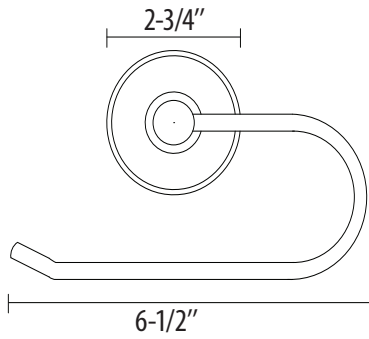

Paper Holder

US10B oil rubbed bronze

US12P tuscan bronze

US15 satin nickel

US26 bright chrome

18" Bar : 21 - 1/32"(534mm)
 24" Bar : 27 - 1/32"(687mm)
 30" Bar : 33 - 1/32"(839mm)

18" Bar : 21 - 1/32"(534mm)
 24" Bar : 27 - 1/32"(687mm)
 30" Bar : 33 - 1/32"(839mm)

US15 satin nickel

US26 bright chrome

Euro Paper Holder

Paper Holder

5/8" dia. plastic roller

Double Robe Hook

Towel Ring

18", 24", 30" Towel Bar Set