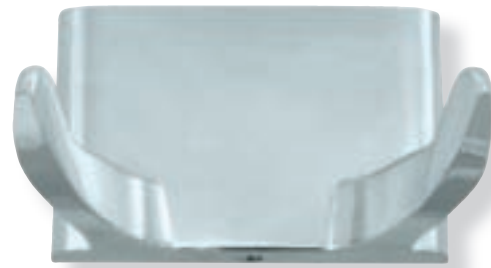

3/4" dia. bar

18", 24", 30"

18", 24", 30" Towel Bar Set

Bright Chrome

Tooth Brush Holder

Paper Holder

18", 24", 30" Towel Bar Set

Double Rode Hook