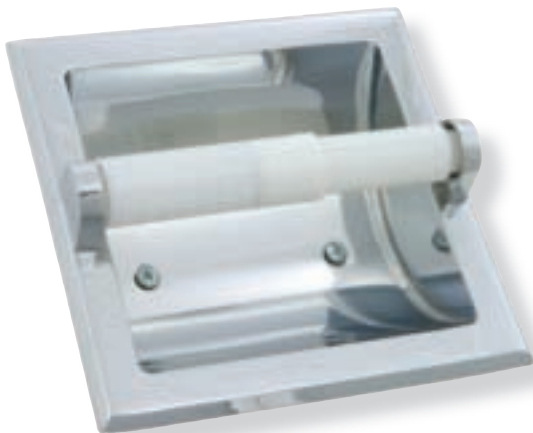

3/4" dia. bar

18", 24", 30"

18", 24", 30" Towel Bar Set

Bright Chrome

Tooth Brush Holder

Paper Holder

18", 24", 30" Towel Bar Set

Double Rode Hook