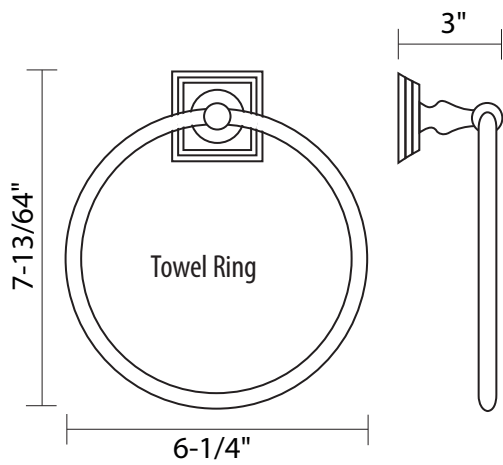

Paper Holder

US10B oil rubbed bronze

US12P tuscan bronze

US15 satin nickel

US26 bright chrome

18" Bar : 21 - 1/32"(534mm)
 24" Bar : 27 - 1/32"(687mm)
 30" Bar : 33 - 1/32"(839mm)

18" Bar : 21 - 1/32"(534mm)
 24" Bar : 27 - 1/32"(687mm)
 30" Bar : 33 - 1/32"(839mm)

Euro Paper Holder

Paper Holder

US15 satin nickel

US26 bright chrome

Satin Nickel

18" Towel Bar Set

Towel Ring

24" Towel Bar Set