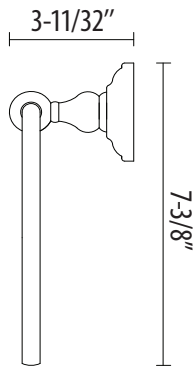

Paper Holder

US10B oil rubbed bronze

US12P tuscan bronze

US15 satin nickel

US26 bright chrome

18" Bar : 21 - 1/32"(534mm)
 24" Bar : 27 - 1/32"(687mm)
 30" Bar : 33 - 1/32"(839mm)

18" Bar : 21 - 1/32"(534mm)
 24" Bar : 27 - 1/32"(687mm)
 30" Bar : 33 - 1/32"(839mm)

Paper Holder

US12P tuscan bronze

US15 satin nickel

US26 bright chrome

6-1/2" c-c

Paper Holder

Towel Ring

Double Robe Hook

3/4" dia. bar

18", 24", 30"

18", 24", 30" Towel Bar Set

Bright Chrome

Tooth Brush Holder

Paper Holder

18", 24", 30" Towel Bar Set

Double Rode Hook