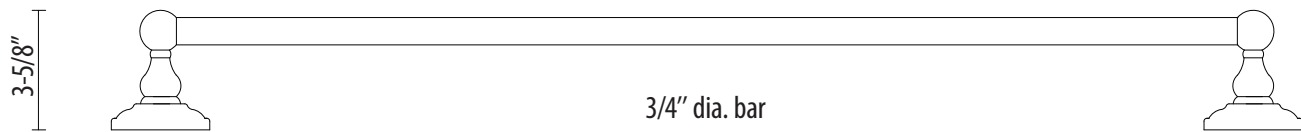

3/4" dia. bar

18", 24", 30"

18", 24", 30" Towel Bar Set

Bright Chrome

Tooth Brush Holder

Paper Holder

18", 24", 30" Towel Bar Set

Double Rode Hook