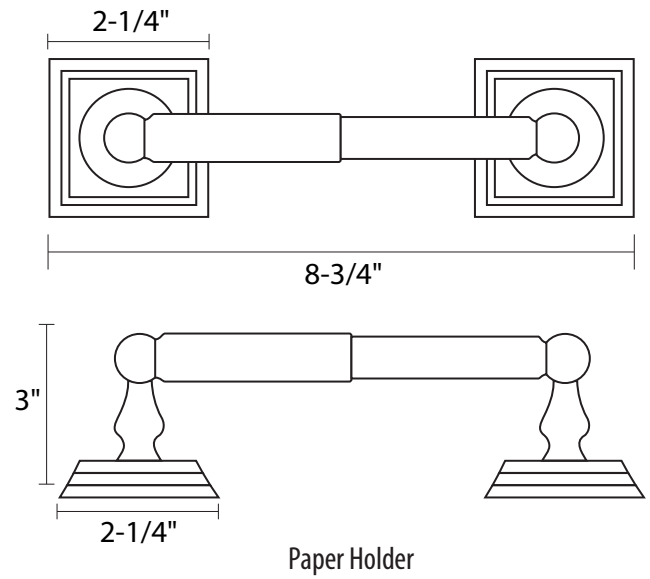

Euro Paper Holder

Paper Holder

US15 satin nickel

US26 bright chrome

Satin Nickel

18" Towel Bar Set

Towel Ring

24" Towel Bar Set