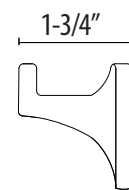

Paper Holder

US10B oil rubbed bronze

US12P tuscan bronze

US15 satin nickel

US26 bright chrome

18" Bar : 21 - 1/32"(534mm)
 24" Bar : 27 - 1/32"(687mm)
 30" Bar : 33 - 1/32"(839mm)

18" Bar : 21 - 1/32"(534mm)
 24" Bar : 27 - 1/32"(687mm)
 30" Bar : 33 - 1/32"(839mm)

30" Towel Bar Set

Paper Holder

Euro Paper Holder

Robe Hook

US12P tuscan bronze

US15 satin nickel

US26 bright chrome

Robe Hook