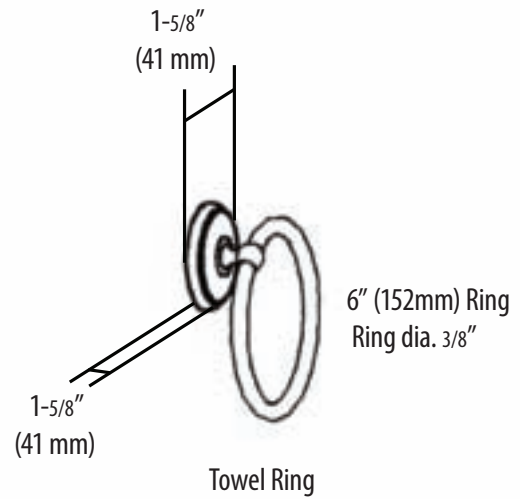

Paper Holder

US10B oil rubbed bronze

US12P tuscan bronze

US15 satin nickel

US26 bright chrome

18" Bar : 21 - 1/32"(534mm)
 24" Bar : 27 - 1/32"(687mm)
 30" Bar : 33 - 1/32"(839mm)

18" Bar : 21 - 1/32"(534mm)
 24" Bar : 27 - 1/32"(687mm)
 30" Bar : 33 - 1/32"(839mm)

US26 bright chrome

Euro Paper Holder

Robe Hook

Towel Ring

Paper Holder

18", 24", 30" Towel Bar Set

Bright Chrome

Robe Hook

3/4" dia. bar

18", 24", 30"

18", 24", 30" Towel Bar Set

Bright Chrome

Tooth Brush Holder

Paper Holder

18", 24", 30" Towel Bar Set

Double Rode Hook