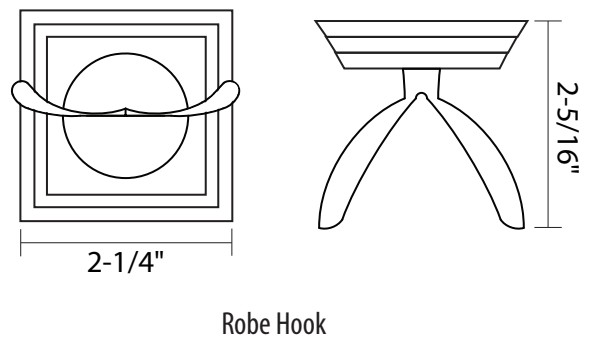

Paper Holder

US10B oil rubbed bronze

US12P tuscan bronze

US15 satin nickel

US26 bright chrome

18" Bar : 21 - 1/32"(534mm)
 24" Bar : 27 - 1/32"(687mm)
 30" Bar : 33 - 1/32"(839mm)

18" Bar : 21 - 1/32"(534mm)
 24" Bar : 27 - 1/32"(687mm)
 30" Bar : 33 - 1/32"(839mm)

Euro Paper Holder

Paper Holder

US15 satin nickel

US26 bright chrome

Satin Nickel

18" Towel Bar Set

Towel Ring

24" Towel Bar Set