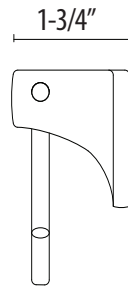

Paper Holder

US10B oil rubbed bronze

US12P tuscan bronze

US15 satin nickel

US26 bright chrome

18" Bar : 21 - 1/32"(534mm)
 24" Bar : 27 - 1/32"(687mm)
 30" Bar : 33 - 1/32"(839mm)

18" Bar : 21 - 1/32"(534mm)
 24" Bar : 27 - 1/32"(687mm)
 30" Bar : 33 - 1/32"(839mm)

Euro Paper Holder

Paper Holder

US15 satin nickel

US26 bright chrome

Satin Nickel

18" Towel Bar Set

Towel Ring

24" Towel Bar Set

30" Towel Bar Set

Paper Holder

Euro Paper Holder

Robe Hook

US12P tuscan bronze

US15 satin nickel

US26 bright chrome

Robe Hook