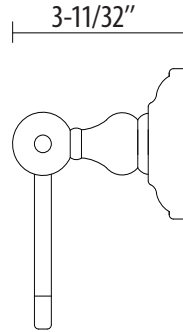

Paper Holder

US10B oil rubbed bronze

US12P tuscan bronze

US15 satin nickel

US26 bright chrome

18" Bar : 21 - 1/32"(534mm)
 24" Bar : 27 - 1/32"(687mm)
 30" Bar : 33 - 1/32"(839mm)

18" Bar : 21 - 1/32"(534mm)
 24" Bar : 27 - 1/32"(687mm)
 30" Bar : 33 - 1/32"(839mm)

Paper Holder

US12P tuscan bronze

US15 satin nickel

US26 bright chrome

6-1/2" c-c

Paper Holder

Towel Ring

Double Robe Hook

3/4" dia. bar

18", 24", 30"

18", 24", 30" Towel Bar Set

Bright Chrome

Tooth Brush Holder

Paper Holder

18", 24", 30" Towel Bar Set

Double Rode Hook