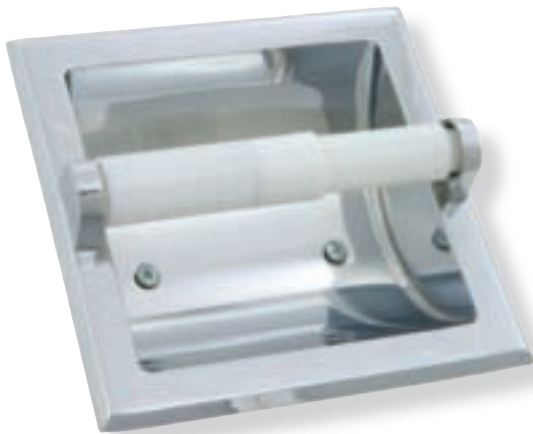

Tooth Brush Holder

Soap Holder

18", 24", 30" Towel Bar Set

US15 satin nickel

US26 bright chrome

Bright Chrome

18", 24", 30" Towel Bar Set

Double Rode Hook

Soap Holder

Tooth Brush Holder

Recessed Paper Holder

Paper Holder

Towel Rack

Grab Bars

Shower Rods

Regular Shower Rods
& Poly Flange