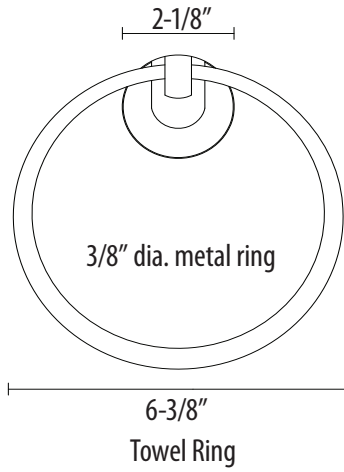

Paper Holder

US10B oil rubbed bronze

US12P tuscan bronze

US15 satin nickel

US26 bright chrome

18" Bar : 21 - 1/32"(534mm)
 24" Bar : 27 - 1/32"(687mm)
 30" Bar : 33 - 1/32"(839mm)

18" Bar : 21 - 1/32"(534mm)
 24" Bar : 27 - 1/32"(687mm)
 30" Bar : 33 - 1/32"(839mm)

Euro Paper Holder

Paper Holder

US15 satin nickel

US26 bright chrome

Satin Nickel

18" Towel Bar Set

Towel Ring

24" Towel Bar Set

30" Towel Bar Set

Paper Holder

Euro Paper Holder

Robe Hook

US12P tuscan bronze

US15 satin nickel

US26 bright chrome

Robe Hook

US15 satin nickel

US26 bright chrome

Euro Paper Holder

Paper Holder

5/8" dia. plastic roller

Double Robe Hook

Towel Ring

18", 24", 30" Towel Bar Set