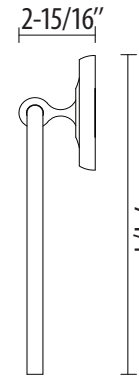

Paper Holder

US10B oil rubbed bronze

US12P tuscan bronze

US15 satin nickel

US26 bright chrome

18" Bar : 21 - 1/32"(534mm)
 24" Bar : 27 - 1/32"(687mm)
 30" Bar : 33 - 1/32"(839mm)

18" Bar : 21 - 1/32"(534mm)
 24" Bar : 27 - 1/32"(687mm)
 30" Bar : 33 - 1/32"(839mm)

US15 satin nickel

US26 bright chrome

Euro Paper Holder

Paper Holder

5/8" dia. plastic roller

Double Robe Hook

Towel Ring

18", 24", 30" Towel Bar Set