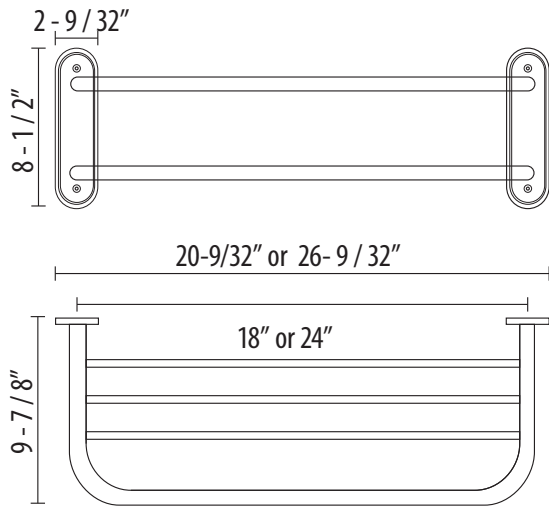

Paper Holder

US10B oil rubbed bronze

US12P tuscan bronze

US15 satin nickel

US26 bright chrome

18" Bar : 21 - 1/32"(534mm)
 24" Bar : 27 - 1/32"(687mm)
 30" Bar : 33 - 1/32"(839mm)

18" Bar : 21 - 1/32"(534mm)
 24" Bar : 27 - 1/32"(687mm)
 30" Bar : 33 - 1/32"(839mm)

Soap Holder

Tooth Brush Holder

Recessed Paper Holder

Paper Holder

Towel Rack

Grab Bars

Shower Rods

Regular Shower Rods
& Poly Flange