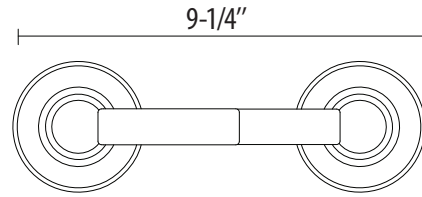

Paper Holder

US10B oil rubbed bronze

US12P tuscan bronze

US15 satin nickel

US26 bright chrome

18" Bar : 21 - 1/32"(534mm)
 24" Bar : 27 - 1/32"(687mm)
 30" Bar : 33 - 1/32"(839mm)

18" Bar : 21 - 1/32"(534mm)
 24" Bar : 27 - 1/32"(687mm)
 30" Bar : 33 - 1/32"(839mm)

Paper Holder

US12P tuscan bronze

US15 satin nickel

US26 bright chrome

6-1/2" c-c

Paper Holder

Towel Ring

Double Robe Hook

3/4" dia. bar

18", 24", 30"

18", 24", 30" Towel Bar Set

Bright Chrome

Tooth Brush Holder

Paper Holder

18", 24", 30" Towel Bar Set

Double Rode Hook