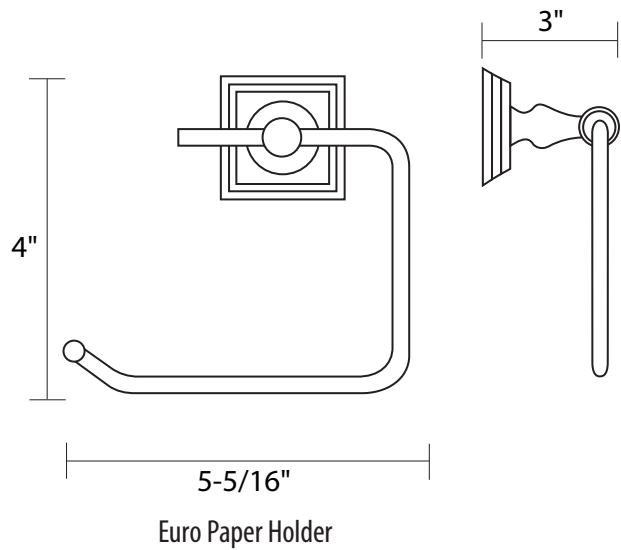

Paper Holder

US10B oil rubbed bronze

US12P tuscan bronze

US15 satin nickel

US26 bright chrome

18" Bar : 21 - 1/32"(534mm)
 24" Bar : 27 - 1/32"(687mm)
 30" Bar : 33 - 1/32"(839mm)

18" Bar : 21 - 1/32"(534mm)
 24" Bar : 27 - 1/32"(687mm)
 30" Bar : 33 - 1/32"(839mm)

Euro Paper Holder

Paper Holder

US15 satin nickel

US26 bright chrome

Satin Nickel

18" Towel Bar Set

Towel Ring

24" Towel Bar Set