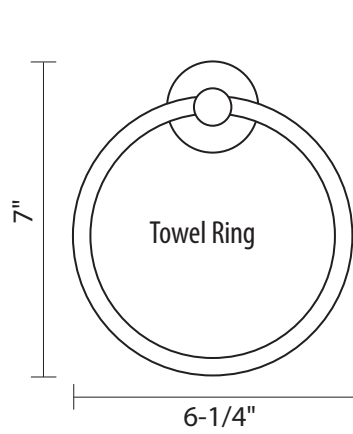

Paper Holder

US10B oil rubbed bronze

US12P tuscan bronze

US15 satin nickel

US26 bright chrome

18" Bar : 21 - 1/32"(534mm)
 24" Bar : 27 - 1/32"(687mm)
 30" Bar : 33 - 1/32"(839mm)

18" Bar : 21 - 1/32"(534mm)
 24" Bar : 27 - 1/32"(687mm)
 30" Bar : 33 - 1/32"(839mm)

US26 bright chrome

Euro Paper Holder

Robe Hook

Towel Ring

Paper Holder

18", 24", 30" Towel Bar Set

Bright Chrome

Robe Hook