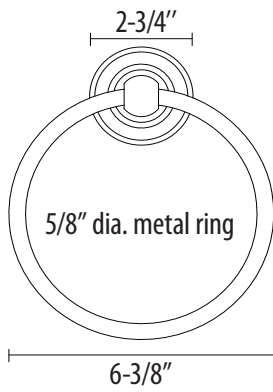

Paper Holder

US10B oil rubbed bronze

US12P tuscan bronze

US15 satin nickel

US26 bright chrome

18" Bar : 21 - 1/32"(534mm)
 24" Bar : 27 - 1/32"(687mm)
 30" Bar : 33 - 1/32"(839mm)

18" Bar : 21 - 1/32"(534mm)
 24" Bar : 27 - 1/32"(687mm)
 30" Bar : 33 - 1/32"(839mm)

US15 satin nickel

US26 bright chrome

Euro Paper Holder

Paper Holder

5/8" dia. plastic roller

Double Robe Hook

Towel Ring

18", 24", 30" Towel Bar Set

Paper Holder

US12P tuscan bronze

US15 satin nickel

US26 bright chrome

6-1/2" c-c

Paper Holder

Towel Ring

Double Robe Hook

3/4" dia. bar

18", 24", 30"

18", 24", 30" Towel Bar Set

Bright Chrome

Tooth Brush Holder

Paper Holder

18", 24", 30" Towel Bar Set

Double Rode Hook