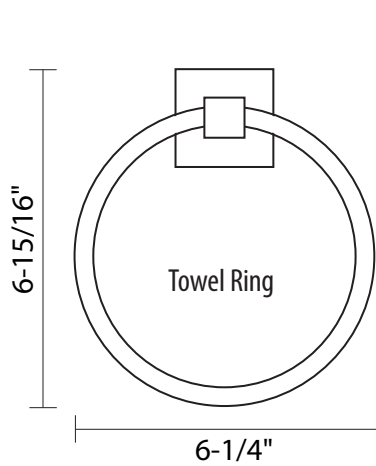

Paper Holder

US10B oil rubbed bronze

US12P tuscan bronze

US15 satin nickel

US26 bright chrome

18" Bar : 21 - 1/32"(534mm)
 24" Bar : 27 - 1/32"(687mm)
 30" Bar : 33 - 1/32"(839mm)

18" Bar : 21 - 1/32"(534mm)
 24" Bar : 27 - 1/32"(687mm)
 30" Bar : 33 - 1/32"(839mm)

US26 bright chrome

Euro Paper Holder

Robe Hook

Towel Ring

Paper Holder

18", 24", 30" Towel Bar Set

Bright Chrome

Robe Hook

Towel Ring

Towel Bar

Paper Holder

Euro Paper Holder

US15 satin nickel

US26 bright chrome

Euro Paper Holder

Paper Holder

Towel Ring

Robe Hook

18", 24", 30" Towel Bar Set

Austin

Satin Nickel

Robe Hook

Towel Ring

Towel Bar