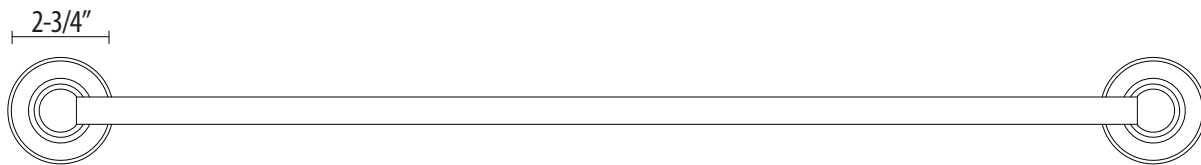

3/4" dia. bar

18", 24", 30"

18", 24", 30" Towel Bar Set

Bright Chrome

Tooth Brush Holder

Paper Holder

18", 24", 30" Towel Bar Set

Double Rode Hook