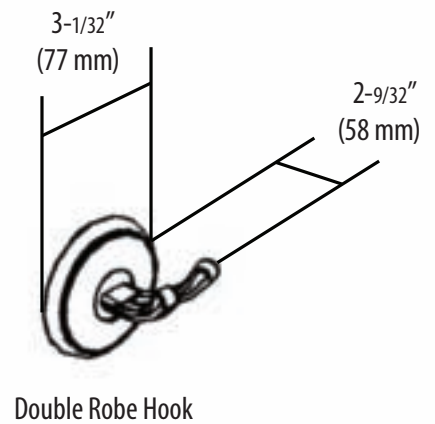

Paper Holder

US10B oil rubbed bronze

US12P tuscan bronze

US15 satin nickel

US26 bright chrome

18" Bar : 21 - 1/32"(534mm)
 24" Bar : 27 - 1/32"(687mm)
 30" Bar : 33 - 1/32"(839mm)

18" Bar : 21 - 1/32"(534mm)
 24" Bar : 27 - 1/32"(687mm)
 30" Bar : 33 - 1/32"(839mm)

US26 bright chrome

Euro Paper Holder

Robe Hook

Towel Ring

Paper Holder

18", 24", 30" Towel Bar Set

Bright Chrome

Robe Hook