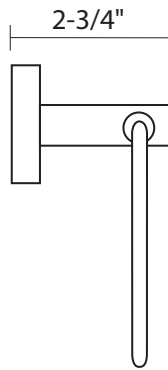

Paper Holder

US10B oil rubbed bronze

US12P tuscan bronze

US15 satin nickel

US26 bright chrome

18" Bar : 21 - 1/32"(534mm)
 24" Bar : 27 - 1/32"(687mm)
 30" Bar : 33 - 1/32"(839mm)

18" Bar : 21 - 1/32"(534mm)
 24" Bar : 27 - 1/32"(687mm)
 30" Bar : 33 - 1/32"(839mm)

Hollywood

Satin Nickel

Robe Hook

Towel Ring

Towel Bar

Euro Paper Holder

Paper Holder

US15 satin nickel

US26 bright chrome

Euro Paper Holder

Robe Hook

Towel Ring

Paper Holder

18", 24", 30" Towel Bar Set

Bright Chrome

Robe Hook