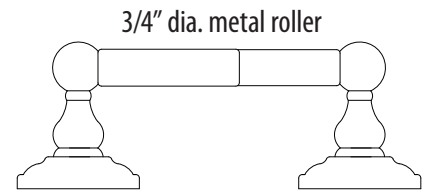

Paper Holder

US12P tuscan bronze

US15 satin nickel

US26 bright chrome

6-1/2" c-c

Paper Holder

Towel Ring

Double Robe Hook

3/4" dia. bar

18", 24", 30"

18", 24", 30" Towel Bar Set

Bright Chrome

Tooth Brush Holder

Paper Holder

18", 24", 30" Towel Bar Set

Double Rode Hook