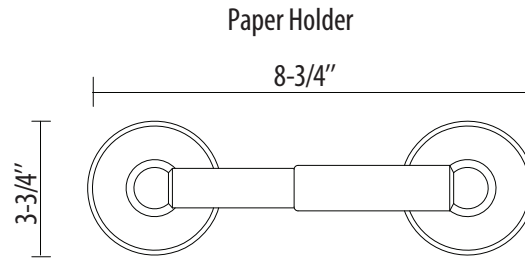

Paper Holder

US10B oil rubbed bronze

US12P tuscan bronze

US15 satin nickel

US26 bright chrome

18" Bar : 21 - 1/32"(534mm)
 24" Bar : 27 - 1/32"(687mm)
 30" Bar : 33 - 1/32"(839mm)

18" Bar : 21 - 1/32"(534mm)
 24" Bar : 27 - 1/32"(687mm)
 30" Bar : 33 - 1/32"(839mm)

Avalon

Bright Chrome

Double Robe Hook

Towel Ring

18", 24", 30" Towel Bar Set

Euro Paper Holder

Paper Holder

US12P tuscan bronze

US15 satin nickel

US26 bright chrome

Euro Paper Holder

Paper Holder

5/8" dia. plastic roller

Double Robe Hook

Towel Ring

18", 24", 30" Towel Bar Set