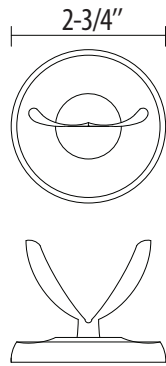

Paper Holder

US10B oil rubbed bronze

US12P tuscan bronze

US15 satin nickel

US26 bright chrome

18" Bar : 21 - 1/32"(534mm)
 24" Bar : 27 - 1/32"(687mm)
 30" Bar : 33 - 1/32"(839mm)

18" Bar : 21 - 1/32"(534mm)
 24" Bar : 27 - 1/32"(687mm)
 30" Bar : 33 - 1/32"(839mm)

US15 satin nickel

US26 bright chrome

Euro Paper Holder

Paper Holder

5/8" dia. plastic roller

Double Robe Hook

Towel Ring

18", 24", 30" Towel Bar Set