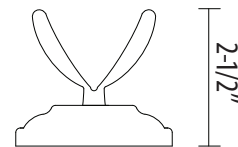

6-1/2" c-c

Paper Holder

3/4" dia. bar

18", 24", 30"

18", 24", 30" Towel Bar Set