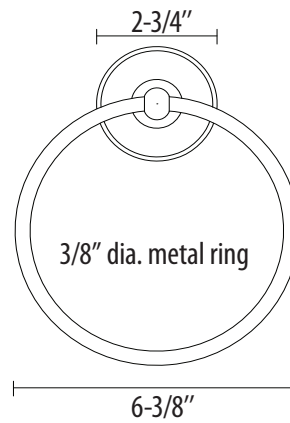

Paper Holder

US10B oil rubbed bronze

US12P tuscan bronze

US15 satin nickel

US26 bright chrome

18" Bar : 21 - 1/32"(534mm)
 24" Bar : 27 - 1/32"(687mm)
 30" Bar : 33 - 1/32"(839mm)

18" Bar : 21 - 1/32"(534mm)
 24" Bar : 27 - 1/32"(687mm)
 30" Bar : 33 - 1/32"(839mm)

US15 satin nickel

US26 bright chrome

Euro Paper Holder

Paper Holder

5/8" dia. plastic roller

Double Robe Hook

Towel Ring

18", 24", 30" Towel Bar Set