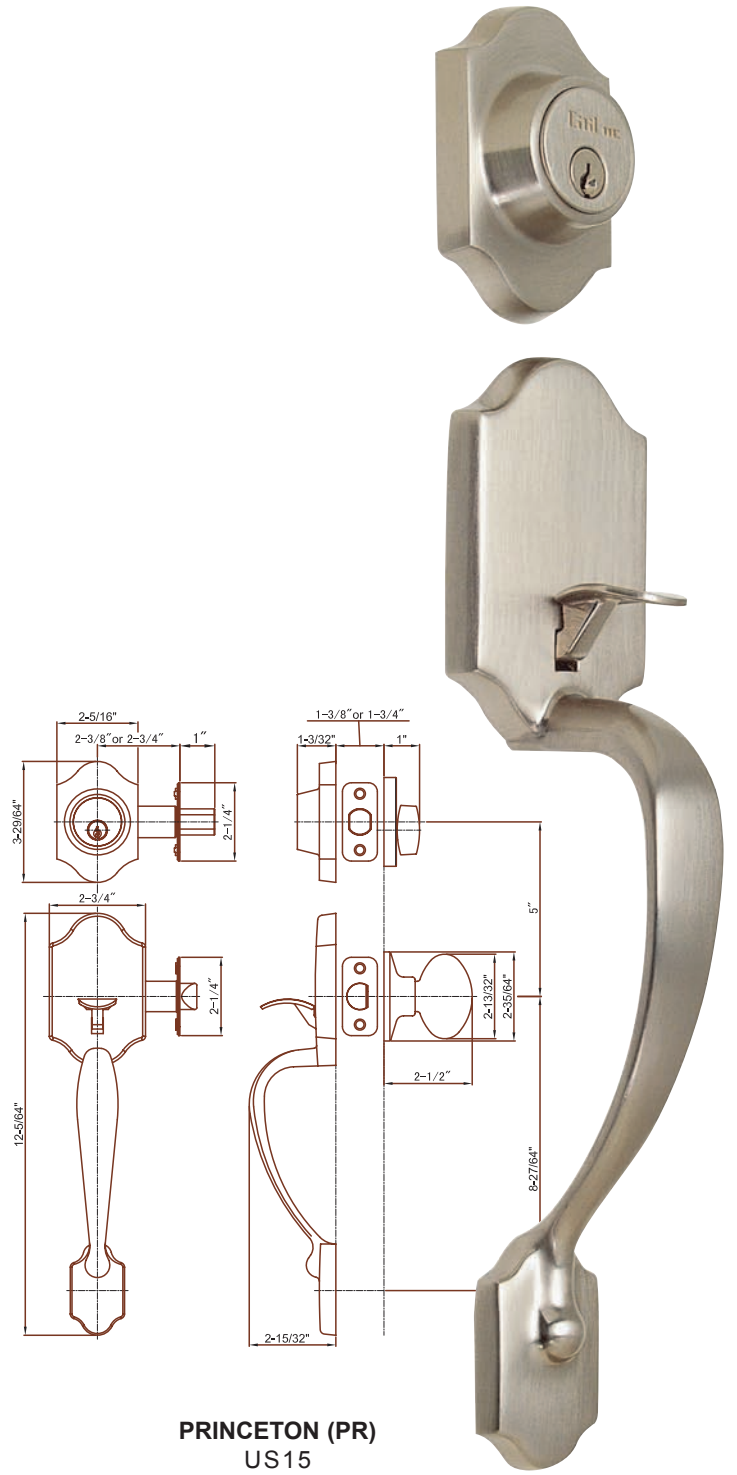

PRINCETON (PR)
US15

AVAILABLE FINISHES