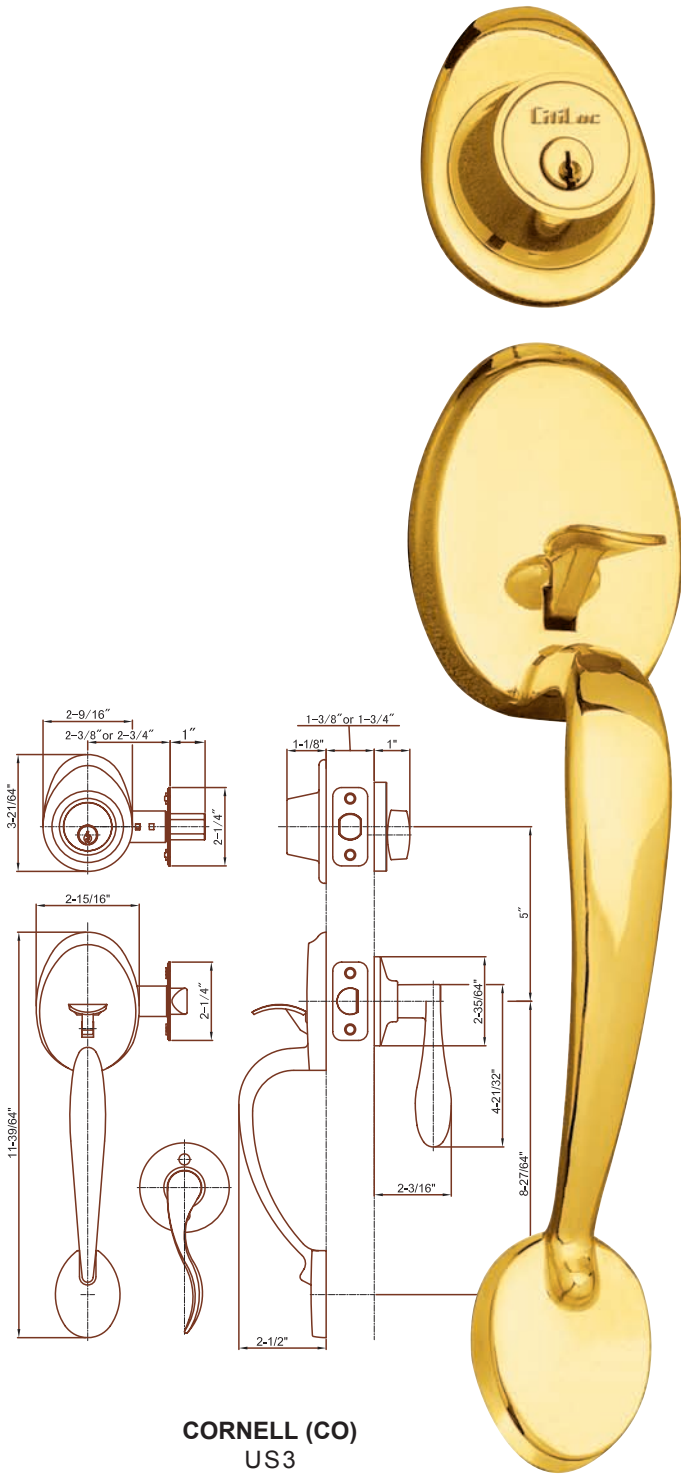

CORNELL (CO)
US3