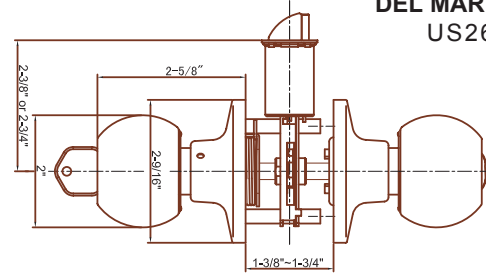

EXQUIS (EQ)
US3

4 KEYING

- a KA, KD, MK, MCK

5 CONVENIENCE

- a Cylinder removable for rekeying
- b Adj. for 1³/₈" ~ 1³/₄" door thickness
- c 2³/₈" ~ 2³/₄" adjustable backset
- d Easy installation
- e Cylinders available in both "K" Way(5 pin) & "S" C-Way (5 pin)