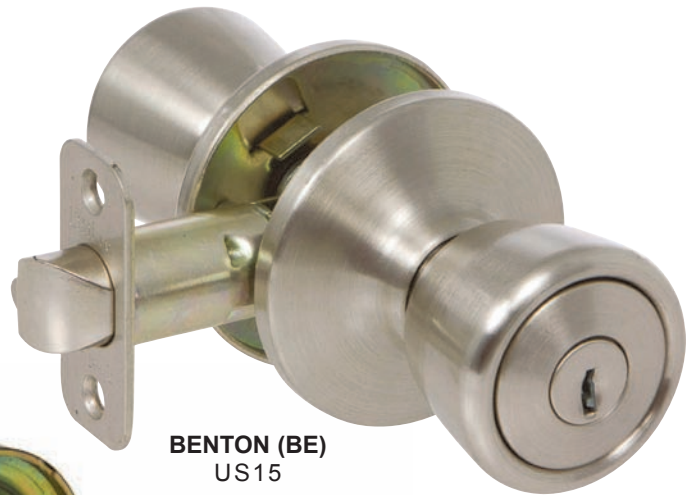

AVAILABLE FINISHES

CitiLoc® Knob Design Lockset 100 Series

1 QUALITY

- a All metal construction
- b All exposed components are brass or stainless steel
- c Nickel plated brass key

2 SECURITY

- a 5 pin tumbler cylinder
- b Solid brass cylinder core
- c Adjustable 2³/₈" or 2³/₄" backset dead latch on entrance function

3 FUNCTIONS AVAILABLE

- a Entrance Set - 100
- b Passage Set - 101
- c Privacy Set - 102
- d Bathroom Set- 103
- e Dummy - 115

"CitiLoc®" knobs offers outstanding strength and durability at a reasonable price. The elegant designs are highlighted by natural curves for comfort and ease of turning. This series is composed entirely of metal and features "easy-install" thus reducing installation time.

DEL MAR (DM)
US26

EXQUIS (EQ)
US3

4 KEYING

- a KA, KD, MK, MCK

5 CONVENIENCE

- a Cylinder removable for rekeying
- b Adj. for 1³/₈" ~ 1³/₄" door thickness
- c 2³/₈" ~ 2³/₄" adjustable backset
- d Easy installation
- e Cylinders available in both "K" Way(5 pin) & "S" C-Way (5 pin)

MARQUETTE (MQ)
US10B

CitiLoc® Lever Design Lockset 500 Series

1 QUALITY

- a Metal construction
- b Nickel plated brass key

2 SECURITY

- a 5 pin tumbler cylinder
- b Solid brass cylinder core
- c Adjustable 2³/₈" or 2³/₄" backset dead latch on entrance function