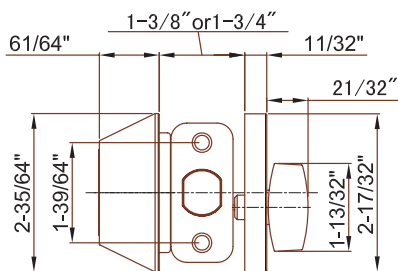

**Double
Cylinder
Deadbolt**

**Single
Cylinder
Deadbolt**

**One Sided
Deadbolt
(Full Bore)**

**One Sided
Deadbolt
(Half Bore)**

AVAILABLE FINISHES

CitiLoc® Parts

9092 Adjustable 2-3/8" or 2-3/4" backset mortise in latch for dead latch
* UL Latch available