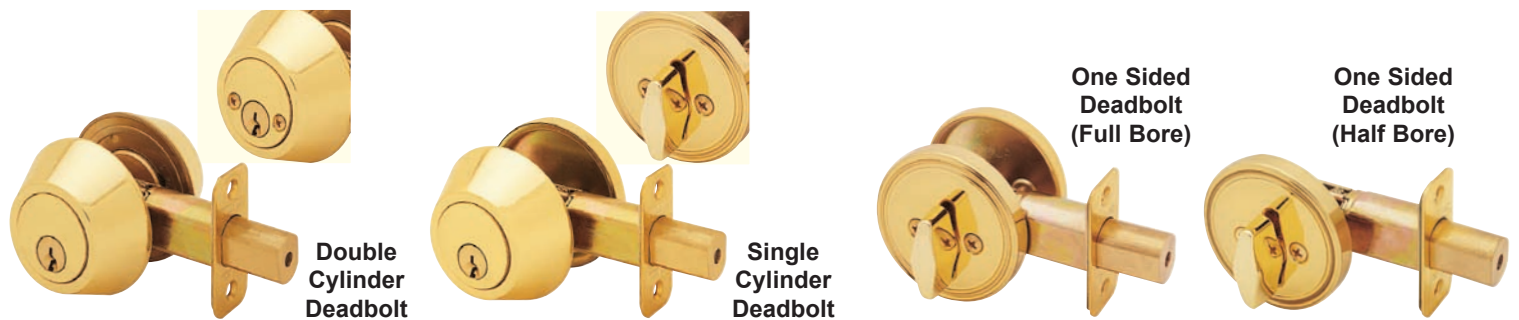

AVAILABLE FINISHES

CitiLoc® Knob Design Lockset 100 Series

1 QUALITY

- a All metal construction
- b All exposed components are brass or stainless steel
- c Nickel plated brass key

2 SECURITY

- a 5 pin tumbler cylinder
- b Solid brass cylinder core
- c Adjustable 2³/₈" or 2³/₄" backset dead latch on entrance function

Our levers are exquisitely designed with free-flowing curves and smooth edges. They add a stylish touch while making doors easier to open and close.

LAKE TAHOE (LT)
US3

VIENNA (VI)
US10B

**KNOB & LEVER
AVAILABLE FINISHES**

CitiLoc® Lever Design Lockset 500 Series

SOUTH BAY (SB)
US15

BROOKLYN (BK)
US15

HICKORY (HC)
US10B

CitiLoc® Single & Double Cylinder Deadbolt 200 Series

“CitiLoc®” single and double cylinder function deadbolts are engineered precisely for years of reliable security. The all metal construction is featured in a variety of finishes to coordinate with other door hardware to enhance and highlight appearance.

**Double
Cylinder
Deadbolt**

**Single
Cylinder
Deadbolt**

**One Sided
Deadbolt
(Full Bore)**

**One Sided
Deadbolt
(Half Bore)**

AVAILABLE FINISHES

CitiLoc® Parts

9092 Adjustable 2-3/8" or 2-3/4" backset mortise in latch for dead latch
* UL Latch available