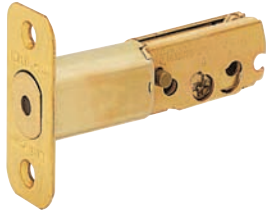

CitiLoc® Entrance Handlesets 400 Series

1 QUALITY

- a All metal construction
- b Nickel plated brass key

2 SECURITY

- a Full 1" throw deadbolt
- b 5 pin tumbler cylinder
- c Hardened steel rod insert prevents sawing

CitiLoc® Lever Design Lockset 500 Series

SOUTH BAY (SB)
US15

BROOKLYN (BK)
US15

HICKORY (HC)
US10B

CitiLoc® Single & Double Cylinder Deadbolt 200 Series

“CitiLoc®” single and double cylinder function deadbolts are engineered precisely for years of reliable security. The all metal construction is featured in a variety of finishes to coordinate with other door hardware to enhance and highlight appearance.

**Double
Cylinder
Deadbolt**

**Single
Cylinder
Deadbolt**

**One Sided
Deadbolt
(Full Bore)**

**One Sided
Deadbolt
(Half Bore)**

AVAILABLE FINISHES

CitiLoc® Parts

9092 Adjustable 2-3/8" or 2-3/4" backset mortise in latch for dead latch
* UL Latch available

9093 Adjustable 2-3/8" or 2-3/4" backset drive-in for deadbolt latch

9073 Adjustable 2-3/8" or 2-3/4" backset mortise dead latch
*UL Latch available

9075 Adjustable 2-3/8" or 2-3/4" backset drive-in dead latch