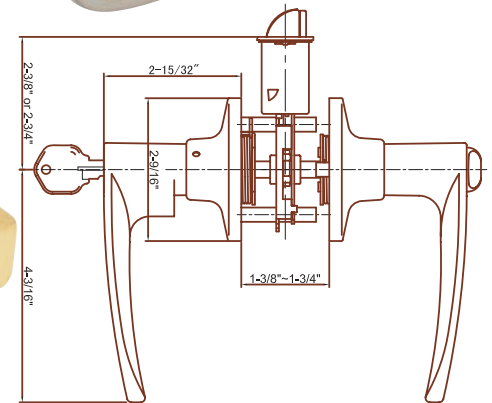

CitiLoc® Lever Design Lockset 500 Series

1 QUALITY

- a Metal construction
- b Nickel plated brass key

2 SECURITY

- a 5 pin tumbler cylinder
- b Solid brass cylinder core
- c Adjustable 2³/₈" or 2³/₄" backset dead latch on entrance function

3 FUNCTIONS AVAILABLE

- a Entrance Set - 500
- b Passage Set - 501
- c Privacy Set - 502
- d Bathroom Set - 503
- e Dummy - 515

1. f Entrance Push Button - 500TP
   - g Privacy Push Button - 502TP
2. Not all styles are available with push button

4 KEYING

- a KA, KD, MK, MCK

5 CONVENIENCE

- a Cylinder removable for rekeying
- b Adj. for 1³/₈" ~ 1³/₄" door thickness
- c 2³/₈" ~ 2³/₄" adjustable backset
- d Easy installation
- e Cylinders available in both "K" Way(5 pin) & "S" C-Way (5 pin)

6 FINISHES AVAILABLE

- a Bright Brass US3
- b Bright Chrome US26
- c Antique Brass US5
- d Pewter US15A
- e Satin Nickel US15
- f Oil Rubbed Bronze US10B

* Not all styles available in all finishes, please call to check.

Our levers are exquisitely designed with free-flowing curves and smooth edges. They add a stylish touch while making doors easier to open and close.

LAKE TAHOE (LT)
US3

**KNOB & LEVER
AVAILABLE FINISHES**