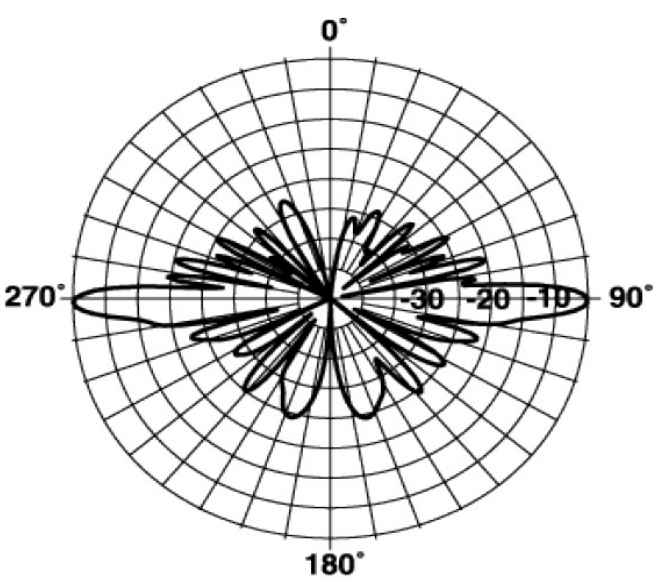

COMMANDER Omni Fiberglass Antenna, 406-413, 12.1dBi, DIN Female

Please visit us on the internet at <http://www.commandertech.com>

Other Documentation

Vertical Pattern