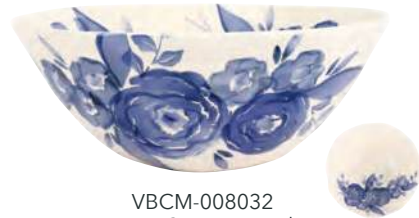

VBCM-008032
Deep Serving Bowl
12.5"D, 5"H - PP2