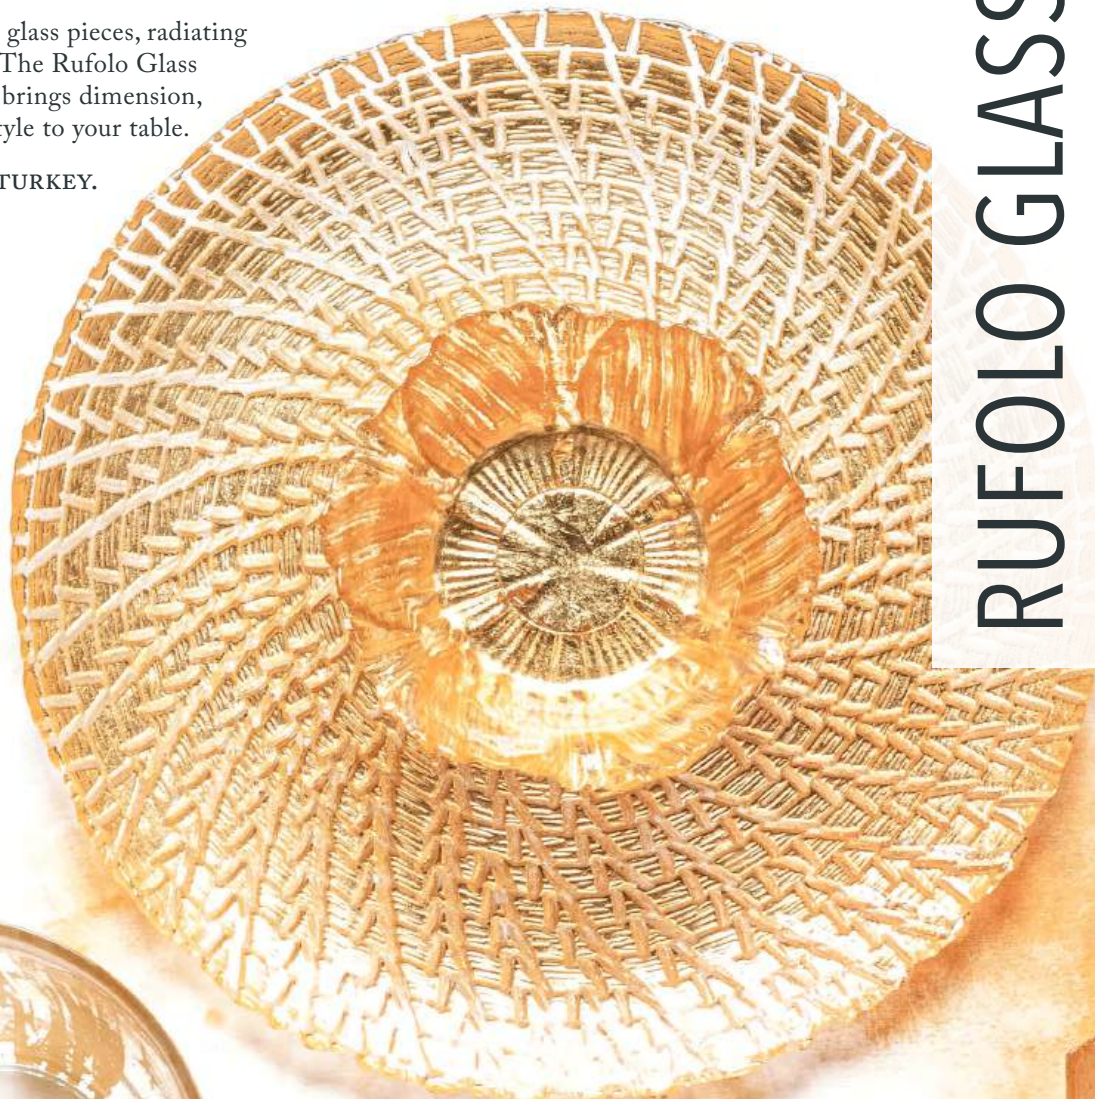

(roof'olo): ruffle

Glowing gold designs adorn clear glass pieces, radiating shimmering, glimmering sparkle. The Rufolo Glass collection is a beautiful layer that brings dimension, elegance, and irresistibly Italian style to your table.

DESIGNED IN ITALY, MADE IN TURKEY.

Handwash.

RUFOLO GLASS