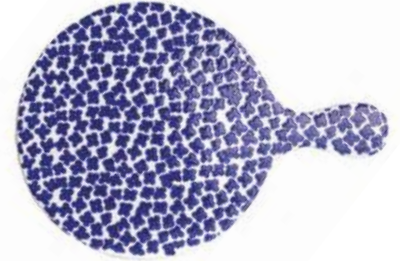

NEW VSAN-003070
Flowers Round Cheese Board
13.75"L, 9.5"W - PP1