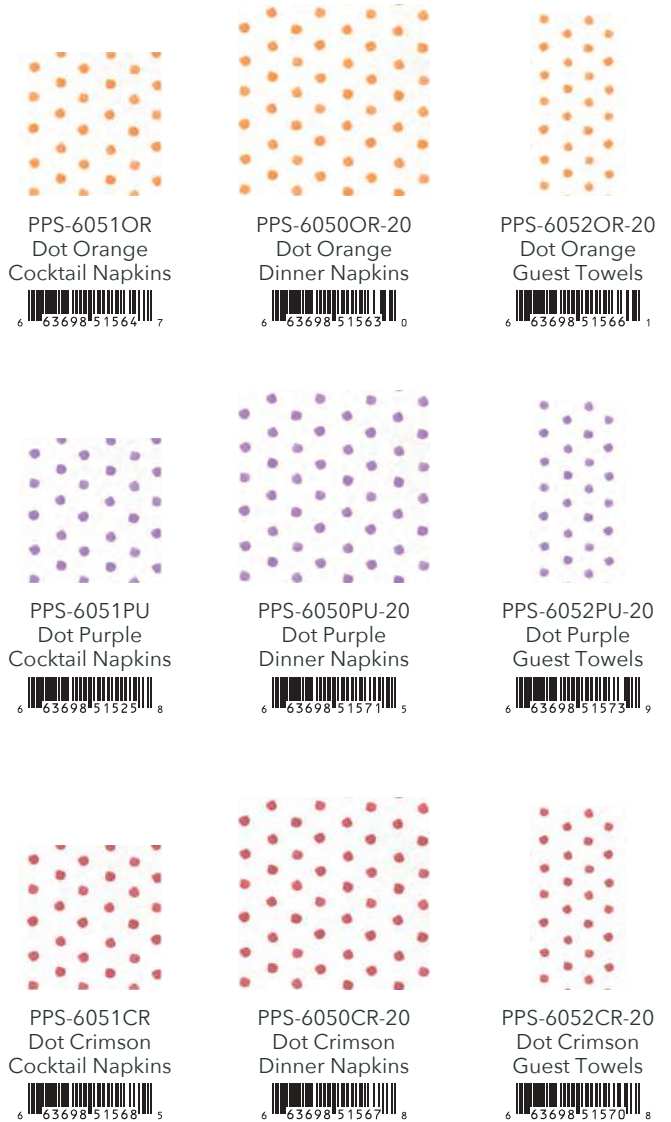

PPS-6051OR
Dot Orange
Cocktail Napkins
6 63698 51564 7

PPS-6050OR-20
Dot Orange
Dinner Napkins
6 63698 51563 0

PPS-6052OR-20
Dot Orange
Guest Towels
6 63698 51566 1

PPS-6051PU
Dot Purple
Cocktail Napkins
6 63698 51525 8

PPS-6050PU-20
Dot Purple
Dinner Napkins
6 63698 51571 5

PPS-6052PU-20
Dot Purple
Guest Towels
6 63698 51573 9