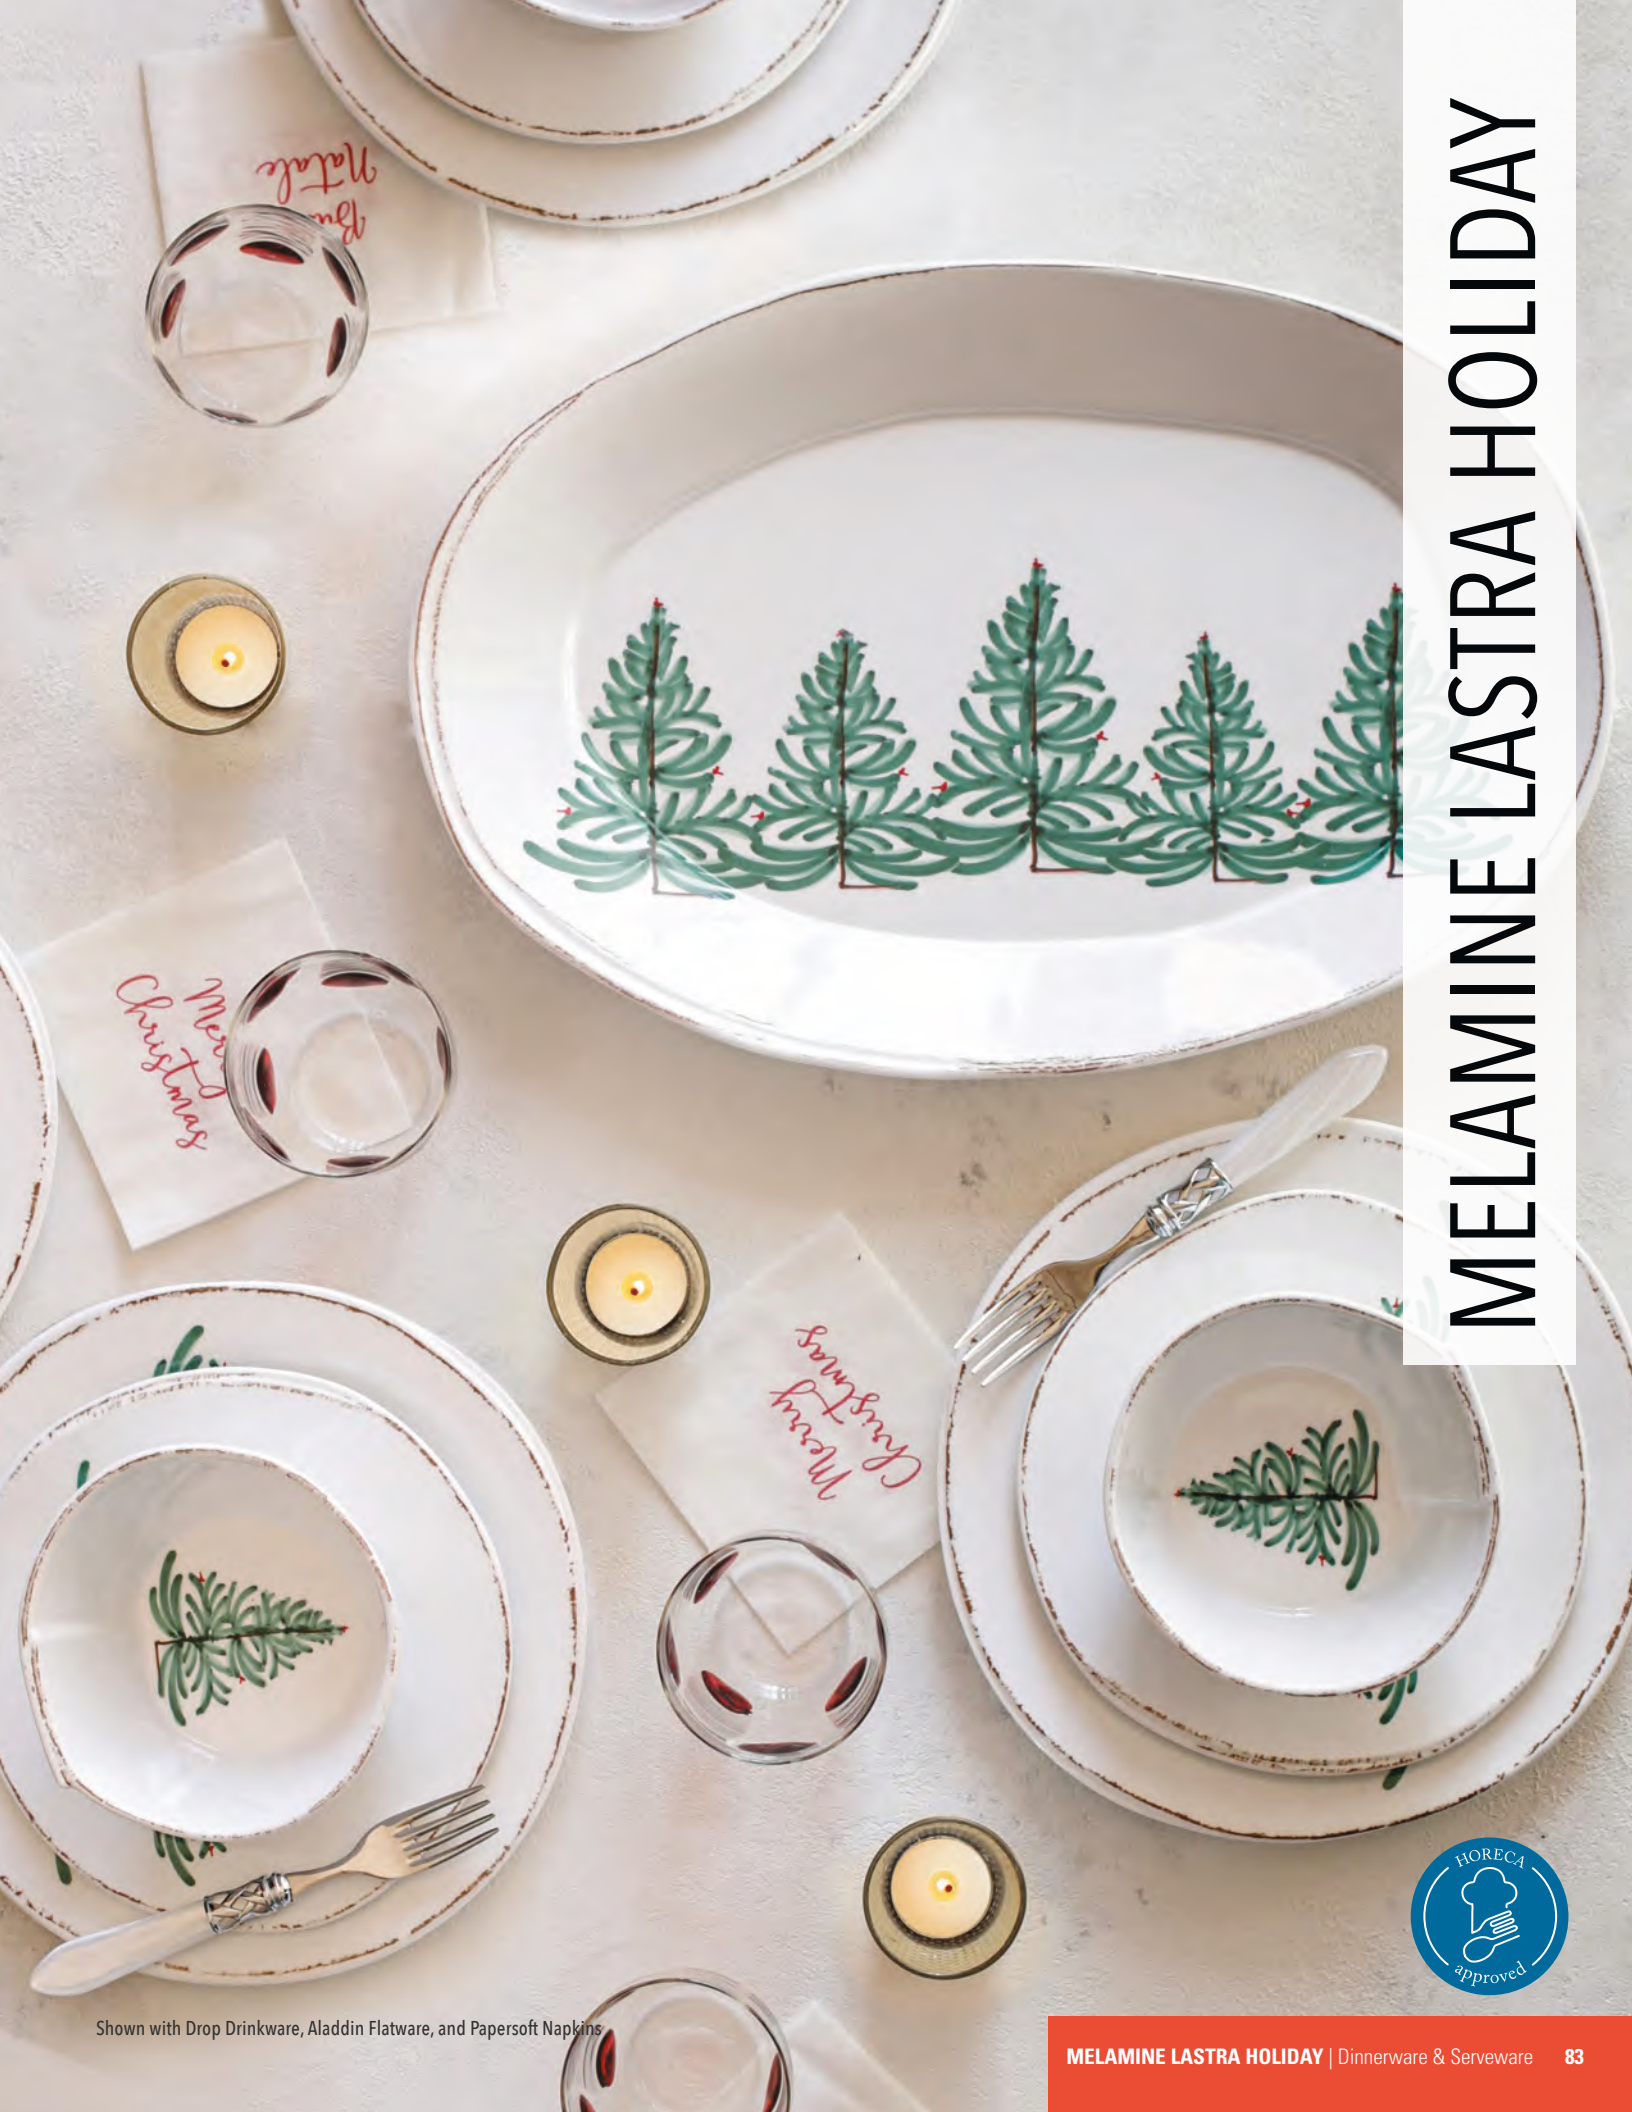

MELAMINE LASTRA HOLIDAY

Shown with Drop Drinkware, Aladdin Flatware, and Papersoft Napkins

Maestro artisan Gianluca Fabbro breathes Italian artistry into the classic Christmas ballet with rich color, robust detail, and a refined handspinging technique. Beloved characters from *The Nutcracker* come to life across each piece from bold nutcrackers in festive reds, blues, greens, and golds to enchanting supporting figures like the Mouse King and Sugar Plum Fairy. Traditional yet refreshingly whimsical, this collection brings the magic of the season to every table and spreads holiday joy.