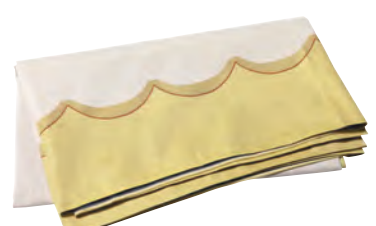

TAV-01007Y
Yellow Scalloped Tablecloth
102"L, 63"W - PP1