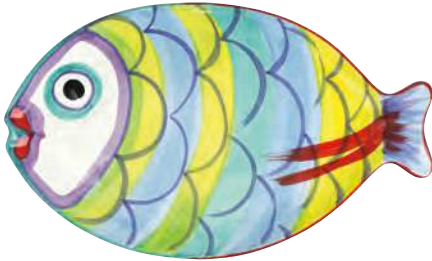

PESCI COLORATI

Shown with Lastra Dinnerware,
Ares Flatware, and Papersoft Napkins

PSE-7827
Rectangular Platter
14"L, 7.75"W - PP1

PSE-7822
Handled Round Tray
14"D - PP1

PSE-7826
Oval Platter
17.5"L, 12.25"W - PP1