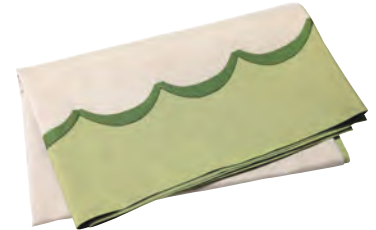

TAV-01007GR
Green Scalloped Tablecloth
102"L, 63"W - PP1