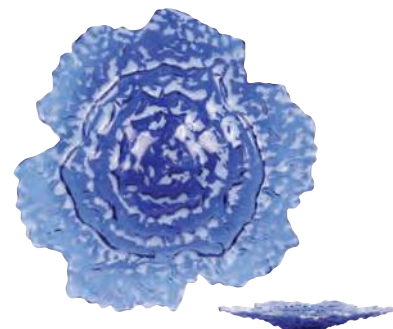

DESIGNED IN ITALY, MADE IN TURKEY.

Handwash.

OSTRICA GLASS

OST-5200
Blue Small Plate
8.25"L, 6.75"W - PP4

6 63698 50818 2

OST-5201
Blue Large Platter
17"L, 13.25"W - PP2

6 63698 50819 9

OST-5202
Blue Centerpiece
17"D, 2.75"H - PP2