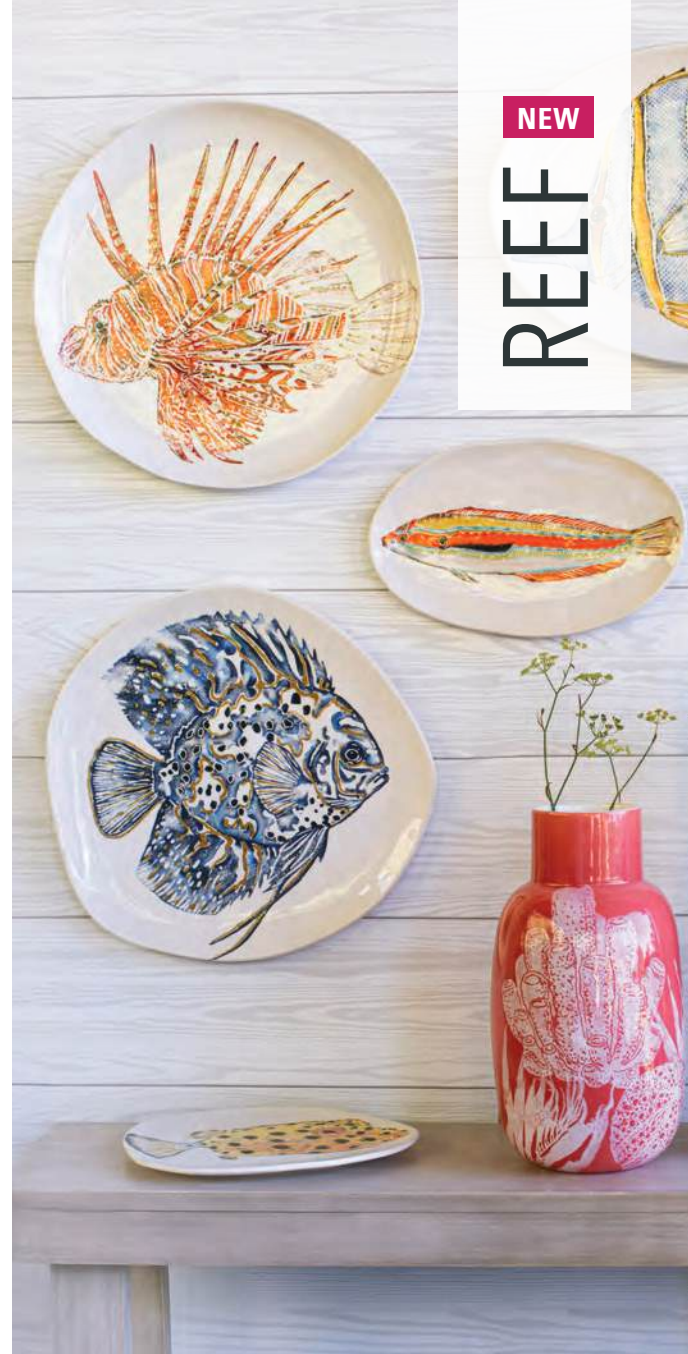

NEW REF-9783*

Large White
Tall Handled Vase
8"L, 6.25"W, 21.5"H - PP1

NEW

REEF