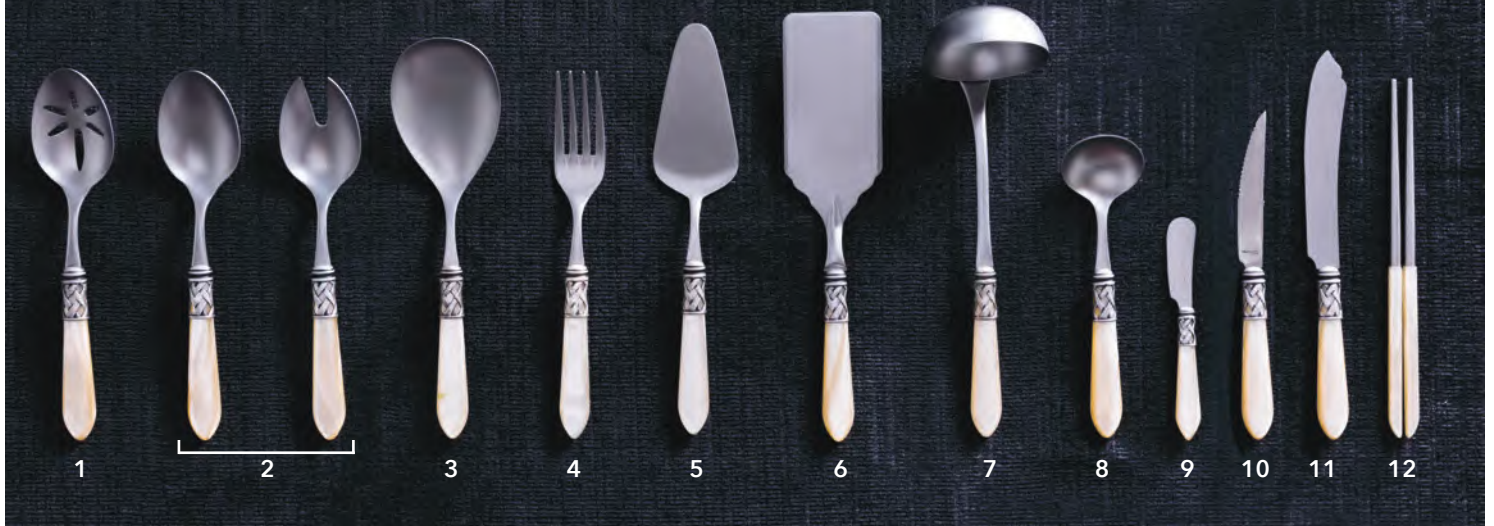

ALD-9800GO-BG
Brilliant Gold Fleck

ALD-9800GO-BG-GB
Brilliant Gold Fleck

 *Boxed Gift*

SERVING ACCESSORIES

Add the corresponding color code to the end of each SKU when ordering.

Style Number	Description	Measurement	Pack
1 ALD-9818__	Slotted Serving Spoon	9.5"L	1
2 ALD-9804__	Salad Server Set	9.75"L	1
3 ALD-9806__	Serving Spoon	10.25"L	1
4 ALD-9805__	Serving Fork	9.5"L	1
5 ALD-9808__	Pastry Server	10.5"L	1
6 ALD-9811__	Lasagna Server	11"L	1
7 ALD-9817__	Soup Ladle	11"L	1
8 ALD-9816__	Sauce Ladle	8"L	2
9 ALD-9803__	Small Spreader	5.25"L	4
10 ALD-9824__	Steak Knives - Set of 4	9"L	1
11 ALD-9813__	Cake Knife	10"L	1
12 ALD-9857I	Ivory Chopsticks	9.25"L	2sets