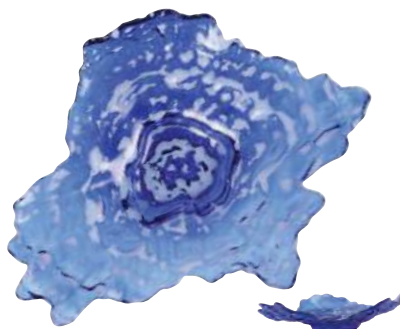

OND-5291
White Centerpiece
20.5"L, 11.5"W, 8.25"H - PP1

OND-5291C
Cobalt Centerpiece
20.5"L, 11.5"W, 8.25"H - PP1

(ost ree ka): oyster

Ostrica means "oyster" in Italian, and these glass accessory pieces capture the organic and fluid beauty of sea life. Each piece is a uniquely shaped work of art.

DESIGNED IN ITALY, MADE IN TURKEY.

Handwash.

OSTRICA GLASS

OST-5200
Blue Small Plate
8.25"L, 6.75"W - PP4

6 63698 50818 2

OST-5201
Blue Large Platter
17"L, 13.25"W - PP2

6 63698 50819 9

OST-5202
Blue Centerpiece
17"D, 2.75"H - PP2