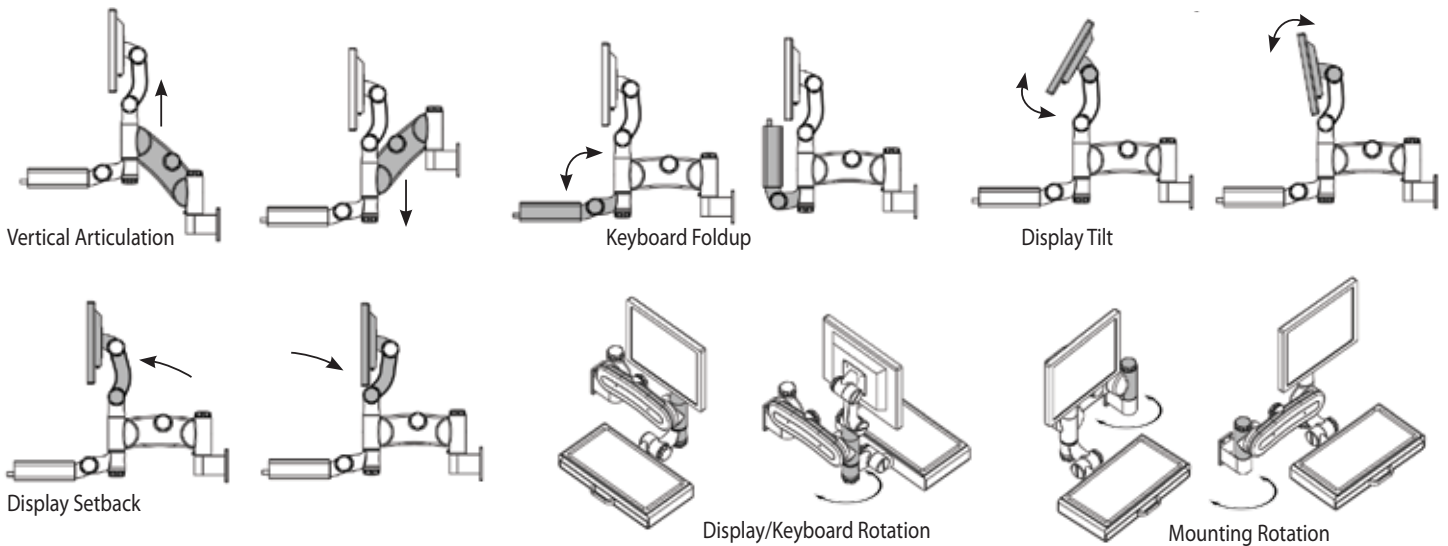

CleanMount

Display & Keyboard Station

Ergonomic Sleek Design Optimized for Point-of-Care Applications

ELLIOTT
DATA SYSTEMS, INC.

Rollout keyboard module doubles as an ergonomic writing surface

16" of counterbalanced vertical adjustment

"The Most Cleanable and Durable Mounting Option in the Industry."

- ▶ Only arm solution with **100% internal cable management**
- ▶ Crevice free for optimal cleanability
- ▶ Pre-cabled to save you time and money
- ▶ Fully assembled to save you time and money

- ▶ Robust aluminum construction – perfect for larger displays
- ▶ Secure lock-in-place feature for height adjustment
- ▶ Integrated work surface with keyboard drawer
- ▶ Anti-microbial powder coat finish
- ▶ Customer specified track lengths available

STRONGARM®

Articulation

Dimensions

Specifications

- ▶ 16" of counterbalanced vertical travel
- ▶ Multi-point display tilt forward/backward
- ▶ 180 degree swivel at wall and display end
- ▶ Folds 10" from wall
- ▶ Aluminum alloy construction
- ▶ 17.5" x 9" work surface
- ▶ 7" x 7" left/right mouse tray
- ▶ 75mm/100mm VESA pattern
- ▶ Up to 52" reach from wall
- ▶ Lifetime product warranty