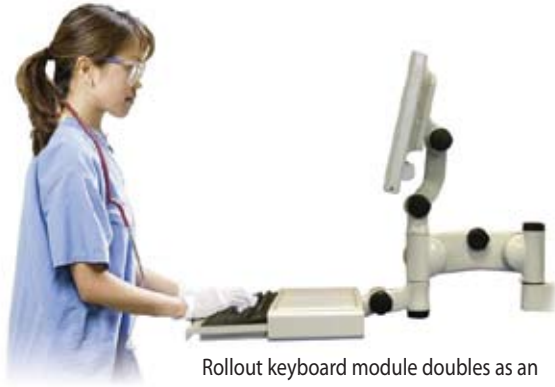

CleanMount

Display & Keyboard Station

Ergonomic Sleek Design Optimized for Point-of-Care Applications

ELLIOTT
DATA SYSTEMS, INC.

Rollout keyboard module doubles as an ergonomic writing surface

16" of counterbalanced vertical adjustment

"The Most Cleanable and Durable Mounting Option in the Industry."

- ▶ Only arm solution with **100% internal cable management**
- ▶ Crevice free for optimal cleanability
- ▶ Pre-cabled to save you time and money
- ▶ Fully assembled to save you time and money

- ▶ Robust aluminum construction – perfect for larger displays
- ▶ Secure lock-in-place feature for height adjustment
- ▶ Integrated work surface with keyboard drawer
- ▶ Anti-microbial powder coat finish
- ▶ Customer specified track lengths available

STRONGARM®

Articulation

Dimensions

Specifications

- ▶ 16" of counterbalanced vertical travel
- ▶ Multi-point display tilt forward/backward
- ▶ 180 degree swivel at wall and display end
- ▶ Folds 10" from wall
- ▶ Aluminum alloy construction
- ▶ 17.5" x 9" work surface
- ▶ 7" x 7" left/right mouse tray
- ▶ 75mm/100mm VESA pattern
- ▶ Up to 52" reach from wall
- ▶ Lifetime product warranty