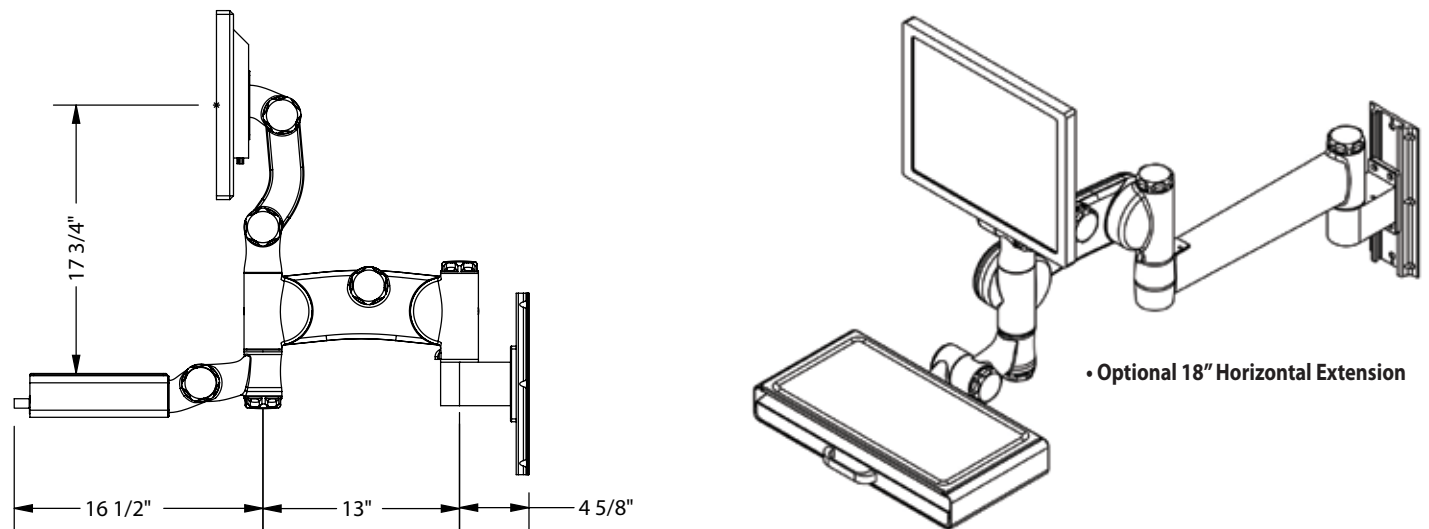

- ▶ Robust aluminum construction – perfect for larger displays
- ▶ Secure lock-in-place feature for height adjustment
- ▶ Integrated work surface with keyboard drawer
- ▶ Anti-microbial powder coat finish
- ▶ Customer specified track lengths available

STRONGARM®

Articulation

Dimensions

Specifications

- ▶ 16" of counterbalanced vertical travel
- ▶ Multi-point display tilt forward/backward
- ▶ 180 degree swivel at wall and display end
- ▶ Folds 10" from wall
- ▶ Aluminum alloy construction
- ▶ 17.5" x 9" work surface
- ▶ 7" x 7" left/right mouse tray
- ▶ 75mm/100mm VESA pattern
- ▶ Up to 52" reach from wall
- ▶ Lifetime product warranty