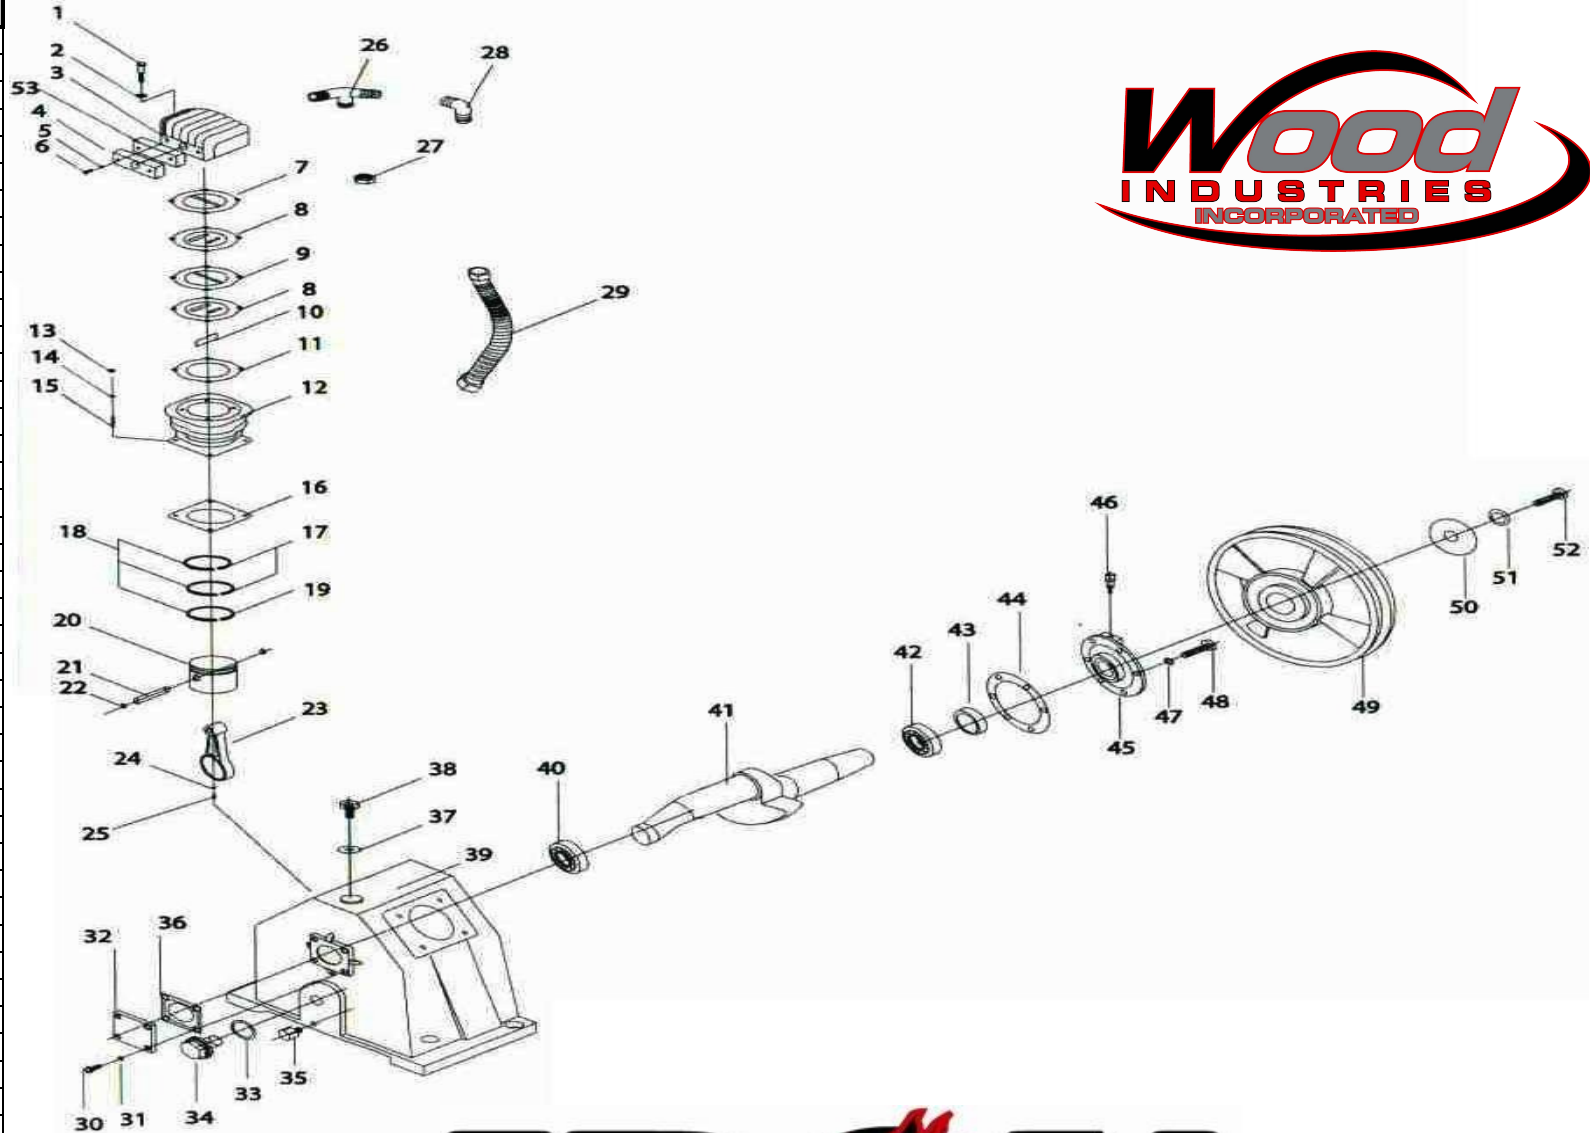

Iron Horse Compressor breakdown sheet - CC2065

Item	Description	Qty	Part #
1	Bolt for cylinder head	8	TB-30-01
2	Washer for head bolt	8	TB-30-02
3	Cylinder head	2	TB-30-03
4	Air filter	2	TB-30-04
5	Washer for air filter	4	TB-30-05
6	Bolt for air filter	4	TB-30-06
7	Head gasket	2	TB-30-07
8	Valve seat	4	TB-30-08
9	Aluminum gasket	2	TB-30-09
10	Valve plate	4	TB-30-10
11	Valve seat - cylinder gskt	2	TB-30-11
12	Cylinder	2	TB-30-12
13	Cylinder to crankcase nut	8	TB-30-13
14	Cylinder - crank washer	8	TB-30-14
15	Cylinder - crank screw	8	TB-30-15
16	Cylinder - crank gasket	2	TB-30-16
17	Compression rings	4	TB-30-17
18	Ring kit (TB-30-17/19)	2	TB-30-18
19	Oil control ring	2	TB-30-19
20	Piston	2	TB-30-20
21	Piston pin	2	TB-30-21
22	Piston pin clip	2	TB-30-22
23	Connecting rod	2	TB-30-23
24	Oil splasher	2	TB-30-24
25	Oil splasher	2	TB-30-25
26	3-way connector pipe	2	TB-30-26
27	Exhaust pipe nut	1	TB-30-27
28	Elbow connector pipe	1	TB-30-28
29	Intercooler tube	1	TB-30-29
30	Bearing cover bolt	1	TB-30-33
31	Bearing cover washer	4	TB-30-34
32	Rear bearing cover	4	TB-30-35
33	Oil sight glass gasket	1	TB-30-36
34	Oil sight glass	1	TB-30-37
35	Drain cock	1	TB-30-38
36	Rear bearing cover gskt	1	TB-30-39
37	Oil cap seal	1	TB-30-40
38	Oil filler cap	1	TB-30-41
39	Crankcase	1	TB-30-42
40	Rear bearing	1	TB-40-42
41	Crankshaft	1	TB-30-44
42	Front bearing	1	TB-30-43
43	Crankshaft oil seal	1	TB-30-46
44	Front bearing cover gskt	1	TB-30-47
45	Front shaft cover	1	TB-30-48
46	Crankcase breather	1	TB-30-49
47	Front cover wahser	4	TB-30-50
48	Front cover bolt	4	TB-30-06
49	Flywheel c/w fasteners	1	TB-30-52
50	Flywheel washer	1	TB-30-53
51	Flywheel copper washer	1	TB-30-50
52	Flywheel bolt	1	TB-30-55
53	Air filter element (CC2065)	2	TB-10-43