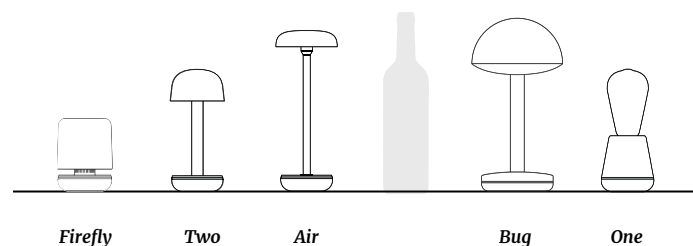

Firefly

The Firefly is designed as an intimate table light, offering just enough glow to set the mood without overpowering the moment.

Materials	Aluminum, polycarbonate, linen
Weight	0,26 kg (0.57 lbs)
Dimensions	Ø 8,6 x H 11,8 cm (Ø 3.4 x H 4.6 inch)
Waterproof	IP65
Color Temperature	2400 - 2600 K
Dimming	levels (Low > Medium > High > Boost)
Battery life	100 - 140 hours (low) 60 - 80 hours (medium) 20 - 28 hours (high) 10 - 12 hours (boost)

Air

The Air is designed as a modern candlestick, bringing slender elegance to the table and casting a warm glow to elevate every moment.

Materials	Aluminum, polycarbonate, linen
Weight	0,25 kg (0.55 lbs)
Dimensions	Ø10 x H26 cm (Ø3.9 x H10.2 inch)
Waterproof	IP65
Color Temperature	2400 - 2600 K
Dimming	4 levels (Low > Medium > High > Boost)
Battery life	100 - 140 hours (low) 60 - 80 hours (medium) 20 - 28 hours (high) 10 - 12 hours (boost)