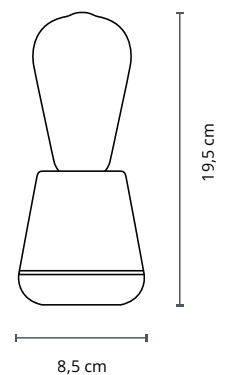

Firefly

The Firefly is designed as an intimate table light, offering just enough glow to set the mood without overpowering the moment.

Materials	Aluminum, polycarbonate, linen
Weight	0,26 kg (0.57 lbs)
Dimensions	Ø 8,6 x H 11,8 cm (Ø 3.4 x H 4.6 inch)
Waterproof	IP65
Color Temperature	2400 - 2600 K
Dimming	levels (Low > Medium > High > Boost)
Battery life	100 - 140 hours (low) 60 - 80 hours (medium) 20 - 28 hours (high) 10 - 12 hours (boost)

Air

The Air is designed as a modern candlestick, bringing slender elegance to the table and casting a warm glow to elevate every moment.

Materials	Aluminum, polycarbonate, linen
Weight	0,25 kg (0.55 lbs)
Dimensions	Ø10 x H26 cm (Ø3.9 x H10.2 inch)
Waterproof	IP65
Color Temperature	2400 - 2600 K
Dimming	4 levels (Low > Medium > High > Boost)
Battery life	100 - 140 hours (low) 60 - 80 hours (medium) 20 - 28 hours (high) 10 - 12 hours (boost)

Two

The Humble Two, with its playful silhouette and endless variations, transforms every setting into a stage for warm, characterful light.

Materials	Aluminum, polycarbonate, linen
Weight	0,29 kg (0,64 lbs)
Dimensions	Ø 8,8 x H 21,2 cm (Ø 3.5 x H 8.3 inch)
Waterproof	IP65
Color Temperature	2400 - 2600 K
Dimming	4 levels (Low > Medium > High > Boost)
Battery life	100 - 140 hours (low) 60 - 80 hours (medium) 20 - 28 hours (high) 10 - 12 hours (boost)

One

The Humble One radiates timeless warmth, its simple form honoring the classic bulb, offering comforting glow and 140 hours of mood light.

Materials	Aluminum, glass or acrylic bulb
Weight	0,31 kg (0,69 lbs)
Dimensions	Ø 8,5 x H 19,5 cm (Ø 3.3 x H 7.7 inch)
Waterproof	IP65
Color Temperature	2200 K
Dimming	3 levels (Low > Medium > High)
Battery life	100 - 140 hours (low) 60 - 80 hours (medium) 30 - 40 hours (high)