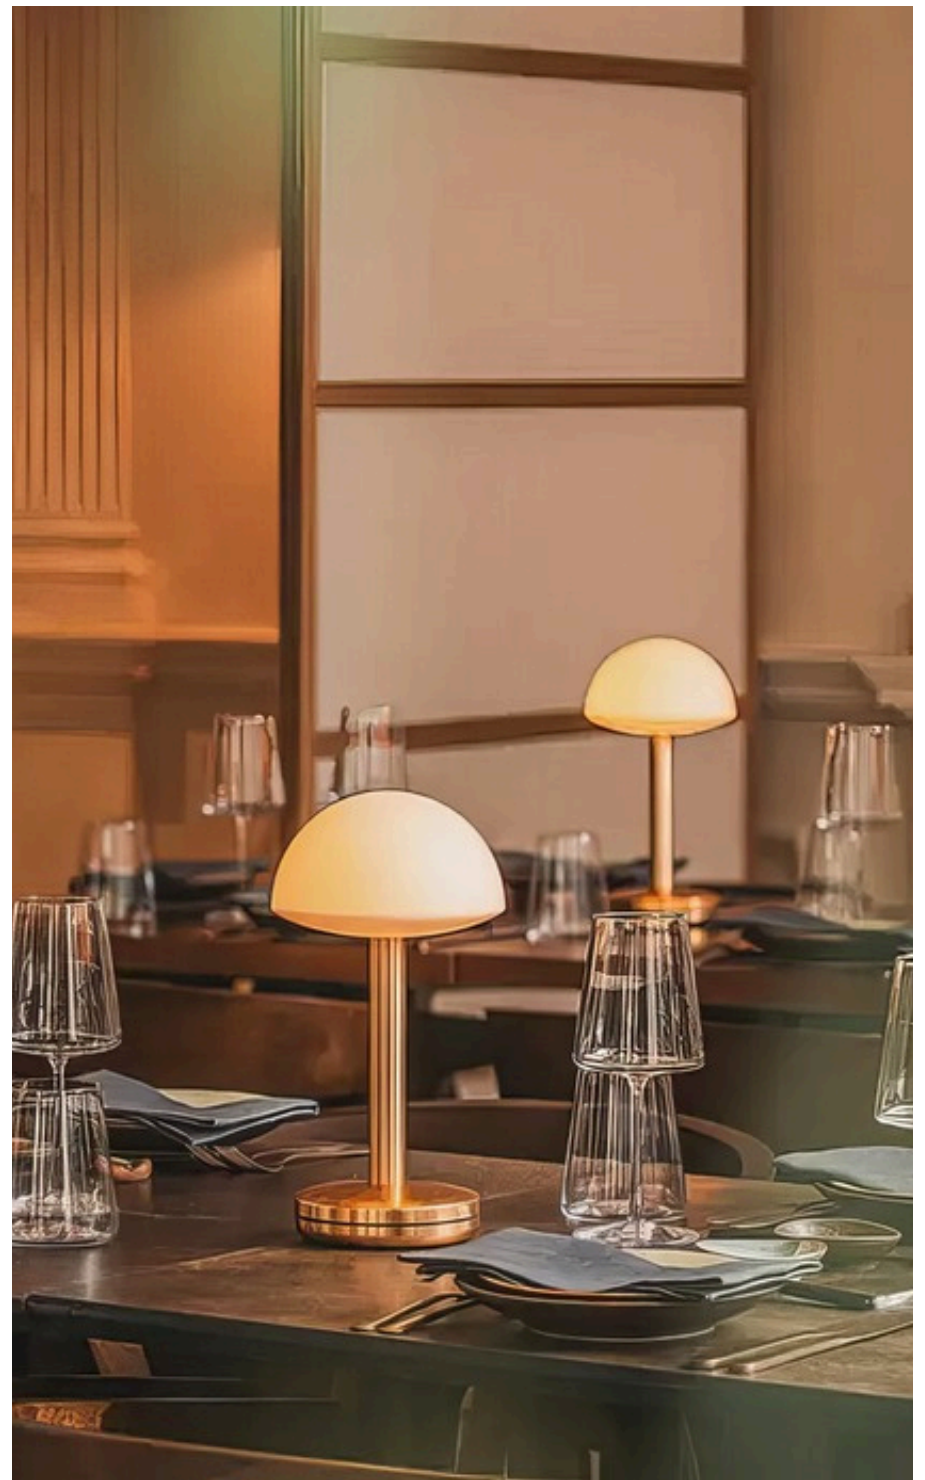

Wolfox Savoy London

In the heart of London, Wolfox Savoy welcomes guests with refined hospitality and warm atmosphere. To complement their elegant interiors, they chose Humble Bug in frosted gold: cordless, efficient, and perfectly aligned with the restaurant's aesthetic. "The lamps add both character and comfort. Subtle details that elevate the entire dining experience." says the Wolfox team.