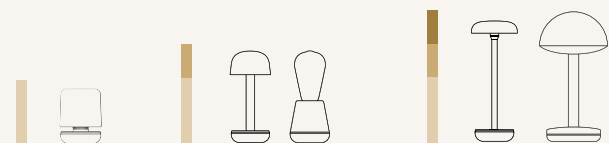

Up to 24 lamps can be charged on a small footprint of 27 x 34 cm

Charging Docks

Now with Magnetic Snapcharging and 360° accessibility.

We've refined our popular wireless charging dock and made it even better. The new Charging Dock Six introduces magnetic snapcharging for secure placement and maximum efficiency, with 360° access for every lamp. Stackable with adjustable poles, it's designed for seamless use in hospitality settings and beyond.

Creating a Charging Tower

With our modular Stack Sets you can create a Charging Tower of up to 4 levels (24 units), while maintaining a minimal footprint of 27 x 34 cm.

Each Stack Set can be adjusted in height to your specific preference. See table below.