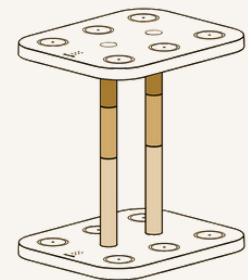

Up to 24 lamps can be charged on a small footprint of 27 x 34 cm

Charging Docks

Now with Magnetic Snapcharging and 360° accessibility.

We've refined our popular wireless charging dock and made it even better. The new Charging Dock Six introduces magnetic snapcharging for secure placement and maximum efficiency, with 360° access for every lamp. Stackable with adjustable poles, it's designed for seamless use in hospitality settings and beyond.

Creating a Charging Tower

With our modular Stack Sets you can create a Charging Tower of up to 4 levels (24 units), while maintaining a minimal footprint of 27 x 34 cm.

Each Stack Set can be adjusted in height to your specific preference. See table below.