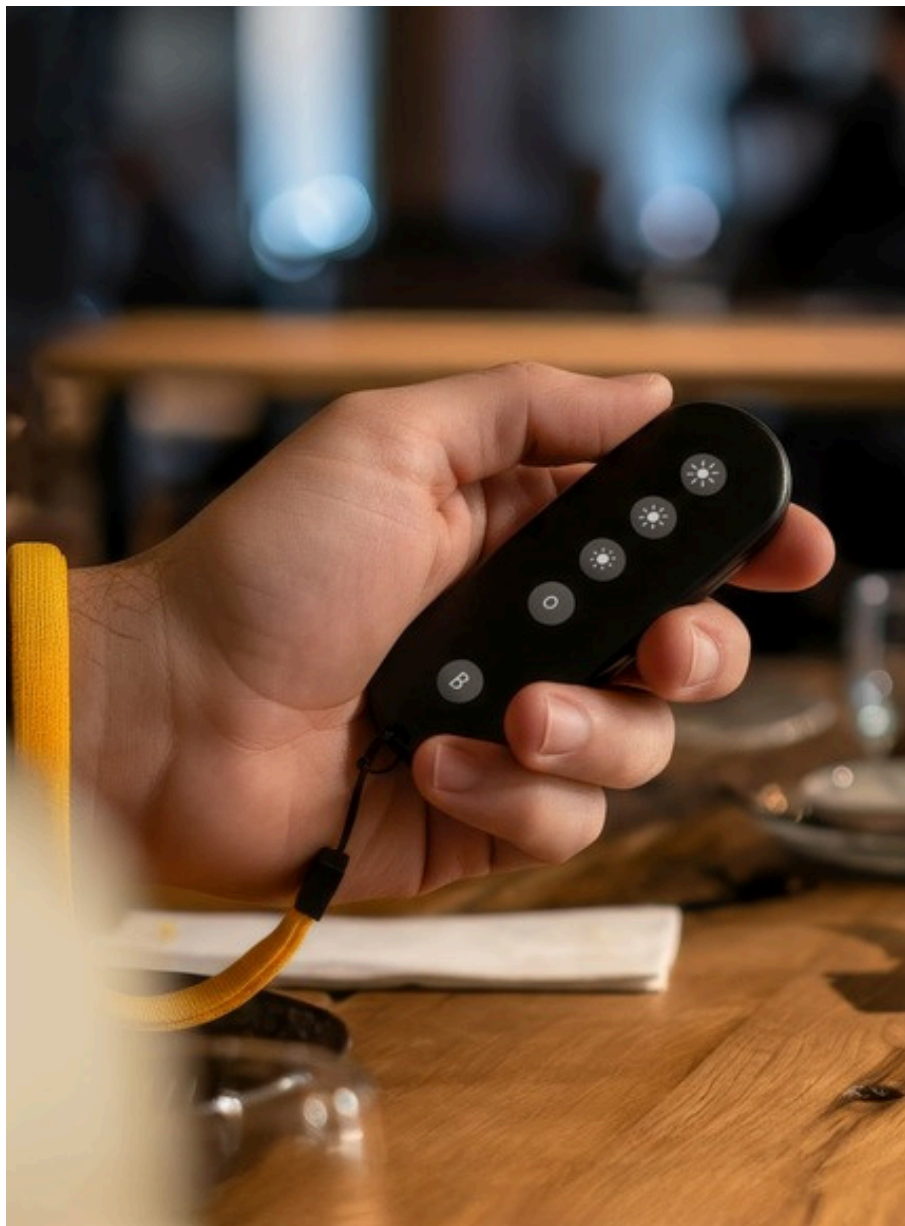

Chargers & Remote

Charging Dock Six
HUMAC00047

Charging Dock Six Stack Set
HUMAC00048

RF Remote
HUMAC00006

Single Charger
HUMAC00001

Double Charger
HUMAC00023

Double Charger Large
HUMAC00027

Wireless Charger Six
HUMAC00002