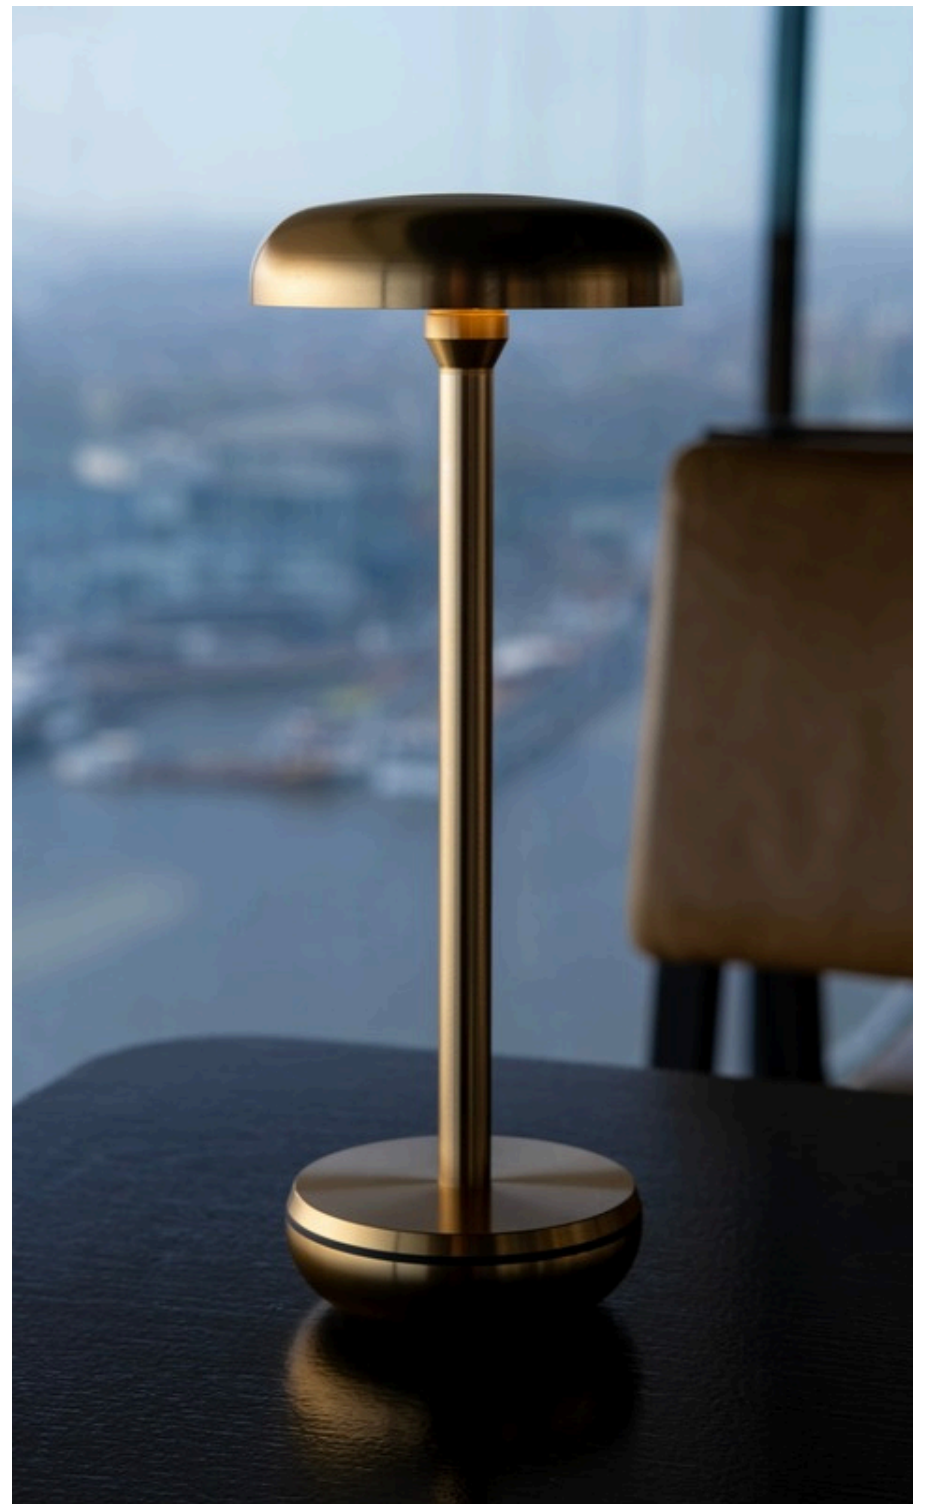

Firefly

The Firefly is designed as an intimate table light, offering just enough glow to set the mood without overpowering the moment.

Materials	Aluminum, polycarbonate, linen
Weight	0,26 kg (0.57 lbs)
Dimensions	Ø 8,6 x H 11,8 cm (Ø 3.4 x H 4.6 inch)
Waterproof	IP65
Color Temperature	2400 - 2600 K
Dimming	levels (Low > Medium > High > Boost)
Battery life	100 - 140 hours (low) 60 - 80 hours (medium) 20 - 28 hours (high) 10 - 12 hours (boost)

Lars Amsterdam

At Restaurant Lars, where Michelin-starred dining meets minimalist design, every detail is carefully chosen. The Humble Firefly, in gold and bronze with a smoked glass shade, graces the traditionally set white tablecloths. These elegant lamps subtly infuse the space with warmth and sophistication, enhancing the refined dining experience.

Air

The Air is designed as a modern candlestick, bringing slender elegance to the table and casting a warm glow to elevate every moment.

Materials	Aluminum, polycarbonate, linen
Weight	0,25 kg (0.55 lbs)
Dimensions	Ø10 x H26 cm (Ø3.9 x H10.2 inch)
Waterproof	IP65
Color Temperature	2400 - 2600 K
Dimming	4 levels (Low > Medium > High > Boost)
Battery life	100 - 140 hours (low) 60 - 80 hours (medium) 20 - 28 hours (high) 10 - 12 hours (boost)

Two

The Humble Two, with its playful silhouette and endless variations, transforms every setting into a stage for warm, characterful light.

Materials	Aluminum, polycarbonate, linen
Weight	0,29 kg (0,64 lbs)
Dimensions	Ø 8,8 x H 21,2 cm (Ø 3.5 x H 8.3 inch)
Waterproof	IP65
Color Temperature	2400 - 2600 K
Dimming	4 levels (Low > Medium > High > Boost)
Battery life	100 - 140 hours (low) 60 - 80 hours (medium) 20 - 28 hours (high) 10 - 12 hours (boost)