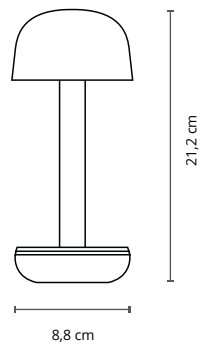

Firefly

The Firefly is designed as an intimate table light, offering just enough glow to set the mood without overpowering the moment.

Materials	Aluminum, polycarbonate, linen
Weight	0,26 kg (0.57 lbs)
Dimensions	Ø 8,6 x H 11,8 cm (Ø 3.4 x H 4.6 inch)
Waterproof	IP65
Color Temperature	2400 - 2600 K
Dimming	levels (Low > Medium > High > Boost)
Battery life	100 - 140 hours (low) 60 - 80 hours (medium) 20 - 28 hours (high) 10 - 12 hours (boost)

Air

The Air is designed as a modern candlestick, bringing slender elegance to the table and casting a warm glow to elevate every moment.

Materials	Aluminum, polycarbonate, linen
Weight	0,25 kg (0.55 lbs)
Dimensions	Ø10 x H26 cm (Ø3.9 x H10.2 inch)
Waterproof	IP65
Color Temperature	2400 - 2600 K
Dimming	4 levels (Low > Medium > High > Boost)
Battery life	100 - 140 hours (low) 60 - 80 hours (medium) 20 - 28 hours (high) 10 - 12 hours (boost)

Two

The Humble Two, with its playful silhouette and endless variations, transforms every setting into a stage for warm, characterful light.

Materials	Aluminum, polycarbonate, linen
Weight	0,29 kg (0,64 lbs)
Dimensions	Ø 8,8 x H 21,2 cm (Ø 3.5 x H 8.3 inch)
Waterproof	IP65
Color Temperature	2400 - 2600 K
Dimming	4 levels (Low > Medium > High > Boost)
Battery life	100 - 140 hours (low) 60 - 80 hours (medium) 20 - 28 hours (high) 10 - 12 hours (boost)