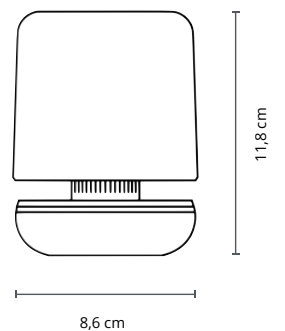

Firefly

The Firefly is designed as an intimate table light, offering just enough glow to set the mood without overpowering the moment.

Materials	Aluminum, polycarbonate, linen
Weight	0,26 kg (0.57 lbs)
Dimensions	Ø 8,6 x H 11,8 cm (Ø 3.4 x H 4.6 inch)
Waterproof	IP65
Color Temperature	2400 - 2600 K
Dimming	levels (Low > Medium > High > Boost)
Battery life	100 - 140 hours (low) 60 - 80 hours (medium) 20 - 28 hours (high) 10 - 12 hours (boost)

Air

The Air is designed as a modern candlestick, bringing slender elegance to the table and casting a warm glow to elevate every moment.

Materials	Aluminum, polycarbonate, linen
Weight	0,25 kg (0.55 lbs)
Dimensions	Ø10 x H26 cm (Ø3.9 x H10.2 inch)
Waterproof	IP65
Color Temperature	2400 - 2600 K
Dimming	4 levels (Low > Medium > High > Boost)
Battery life	100 - 140 hours (low) 60 - 80 hours (medium) 20 - 28 hours (high) 10 - 12 hours (boost)

Two

The Humble Two, with its playful silhouette and endless variations, transforms every setting into a stage for warm, characterful light.

Materials	Aluminum, polycarbonate, linen
Weight	0,29 kg (0,64 lbs)
Dimensions	Ø 8,8 x H 21,2 cm (Ø 3.5 x H 8.3 inch)
Waterproof	IP65
Color Temperature	2400 - 2600 K
Dimming	4 levels (Low > Medium > High > Boost)
Battery life	100 - 140 hours (low) 60 - 80 hours (medium) 20 - 28 hours (high) 10 - 12 hours (boost)

One

The Humble One radiates timeless warmth, its simple form honoring the classic bulb, offering comforting glow and 140 hours of mood light.

Materials	Aluminum, glass or acrylic bulb
Weight	0,31 kg (0,69 lbs)
Dimensions	Ø 8,5 x H 19,5 cm (Ø 3.3 x H 7.7 inch)
Waterproof	IP65
Color Temperature	2200 K
Dimming	3 levels (Low > Medium > High)
Battery life	100 - 140 hours (low) 60 - 80 hours (medium) 30 - 40 hours (high)