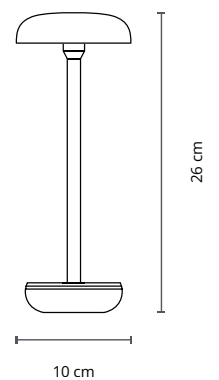

Firefly

The Firefly is designed as an intimate table light, offering just enough glow to set the mood without overpowering the moment.

Materials	Aluminum, polycarbonate, linen
Weight	0,26 kg (0.57 lbs)
Dimensions	Ø 8,6 x H 11,8 cm (Ø 3.4 x H 4.6 inch)
Waterproof	IP65
Color Temperature	2400 - 2600 K
Dimming	levels (Low > Medium > High > Boost)
Battery life	100 - 140 hours (low) 60 - 80 hours (medium) 20 - 28 hours (high) 10 - 12 hours (boost)

Air

The Air is designed as a modern candlestick, bringing slender elegance to the table and casting a warm glow to elevate every moment.

Materials	Aluminum, polycarbonate, linen
Weight	0,25 kg (0.55 lbs)
Dimensions	Ø10 x H26 cm (Ø3.9 x H10.2 inch)
Waterproof	IP65
Color Temperature	2400 - 2600 K
Dimming	4 levels (Low > Medium > High > Boost)
Battery life	100 - 140 hours (low) 60 - 80 hours (medium) 20 - 28 hours (high) 10 - 12 hours (boost)

Two

The Humble Two, with its playful silhouette and endless variations, transforms every setting into a stage for warm, characterful light.

Materials	Aluminum, polycarbonate, linen
Weight	0,29 kg (0,64 lbs)
Dimensions	Ø 8,8 x H 21,2 cm (Ø 3.5 x H 8.3 inch)
Waterproof	IP65
Color Temperature	2400 - 2600 K
Dimming	4 levels (Low > Medium > High > Boost)
Battery life	100 - 140 hours (low) 60 - 80 hours (medium) 20 - 28 hours (high) 10 - 12 hours (boost)

One

The Humble One radiates timeless warmth, its simple form honoring the classic bulb, offering comforting glow and 140 hours of mood light.

Materials	Aluminum, glass or acrylic bulb
Weight	0,31 kg (0,69 lbs)
Dimensions	Ø 8,5 x H 19,5 cm (Ø 3.3 x H 7.7 inch)
Waterproof	IP65
Color Temperature	2200 K
Dimming	3 levels (Low > Medium > High)
Battery life	100 - 140 hours (low) 60 - 80 hours (medium) 30 - 40 hours (high)