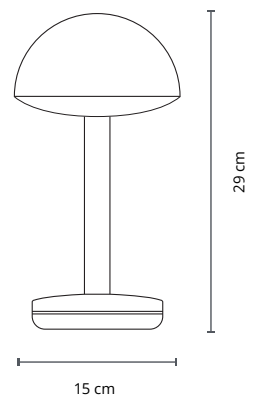

Firefly

The Firefly is designed as an intimate table light, offering just enough glow to set the mood without overpowering the moment.

Materials	Aluminum, polycarbonate, linen
Weight	0,26 kg (0.57 lbs)
Dimensions	Ø 8,6 x H 11,8 cm (Ø 3.4 x H 4.6 inch)
Waterproof	IP65
Color Temperature	2400 - 2600 K
Dimming	levels (Low > Medium > High > Boost)
Battery life	100 - 140 hours (low) 60 - 80 hours (medium) 20 - 28 hours (high) 10 - 12 hours (boost)

Air

The Air is designed as a modern candlestick, bringing slender elegance to the table and casting a warm glow to elevate every moment.

Materials	Aluminum, polycarbonate, linen
Weight	0,25 kg (0.55 lbs)
Dimensions	Ø10 x H26 cm (Ø3.9 x H10.2 inch)
Waterproof	IP65
Color Temperature	2400 - 2600 K
Dimming	4 levels (Low > Medium > High > Boost)
Battery life	100 - 140 hours (low) 60 - 80 hours (medium) 20 - 28 hours (high) 10 - 12 hours (boost)

Two

The Humble Two, with its playful silhouette and endless variations, transforms every setting into a stage for warm, characterful light.

Materials	Aluminum, polycarbonate, linen
Weight	0,29 kg (0,64 lbs)
Dimensions	Ø 8,8 x H 21,2 cm (Ø 3.5 x H 8.3 inch)
Waterproof	IP65
Color Temperature	2400 - 2600 K
Dimming	4 levels (Low > Medium > High > Boost)
Battery life	100 - 140 hours (low) 60 - 80 hours (medium) 20 - 28 hours (high) 10 - 12 hours (boost)

Bug

The most substantial in our collection, Humble Bug is a true cordless lamp whose strong presence enriches dining tables, lounges, and living spaces.

Materials	Aluminum, polycarbonate
Weight	0,29 kg (0,64 lbs)
Dimensions	Ø 8,8 x H 21,2 cm (Ø 3.5 x H 8.3 inch)
Waterproof	IP65
Color Temperature	2700 K
Dimming	3 levels (Low > Medium > High)
Battery life	70 - 95 hours (low) 22 - 30 hours (medium) 12 - 17 hours (high)