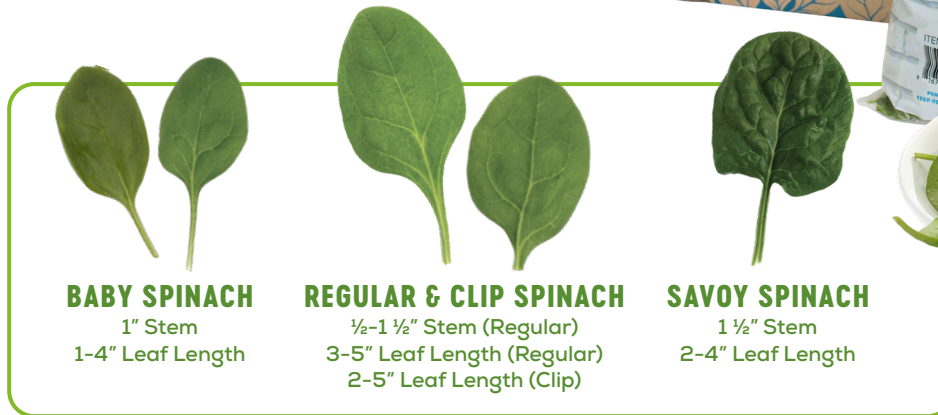

# Spinach

SMOOTH & TENDER

## SPINACH PROFILE

- FLAVOR:** Earthy flavor profile.
- TEXTURE:** Smooth leaves. Varying leaf sizes.
- HEALTH:** Spinach is a known superfood. High in vitamin C.
- COLOR:** Deep green.

**BABY SPINACH**  
1" Stem  
1-4" Leaf Length

**REGULAR & CLIP SPINACH**  
½-1 ½" Stem (Regular)  
3-5" Leaf Length (Regular)  
2-5" Leaf Length (Clip)

**SAVOY SPINACH**  
1 ½" Stem  
2-4" Leaf Length

## ORGANIC SPINACH

ITEM	DESCRIPTION	PACK SIZE	SKU	UPC	TI/HI	PER PALLET	SHelf LIFE
Organic Baby Spinach	Clamshell	2 x 1 lb	400012	8-16719-02009-9	10/14	140	16 days
Organic Baby Spinach	Bag	2 x 2 lb	400011	—	10/16	160	16 days
Organic Clipped Spinach	Bag	3 x 4 lb	400051	—	5/10	50	16 days