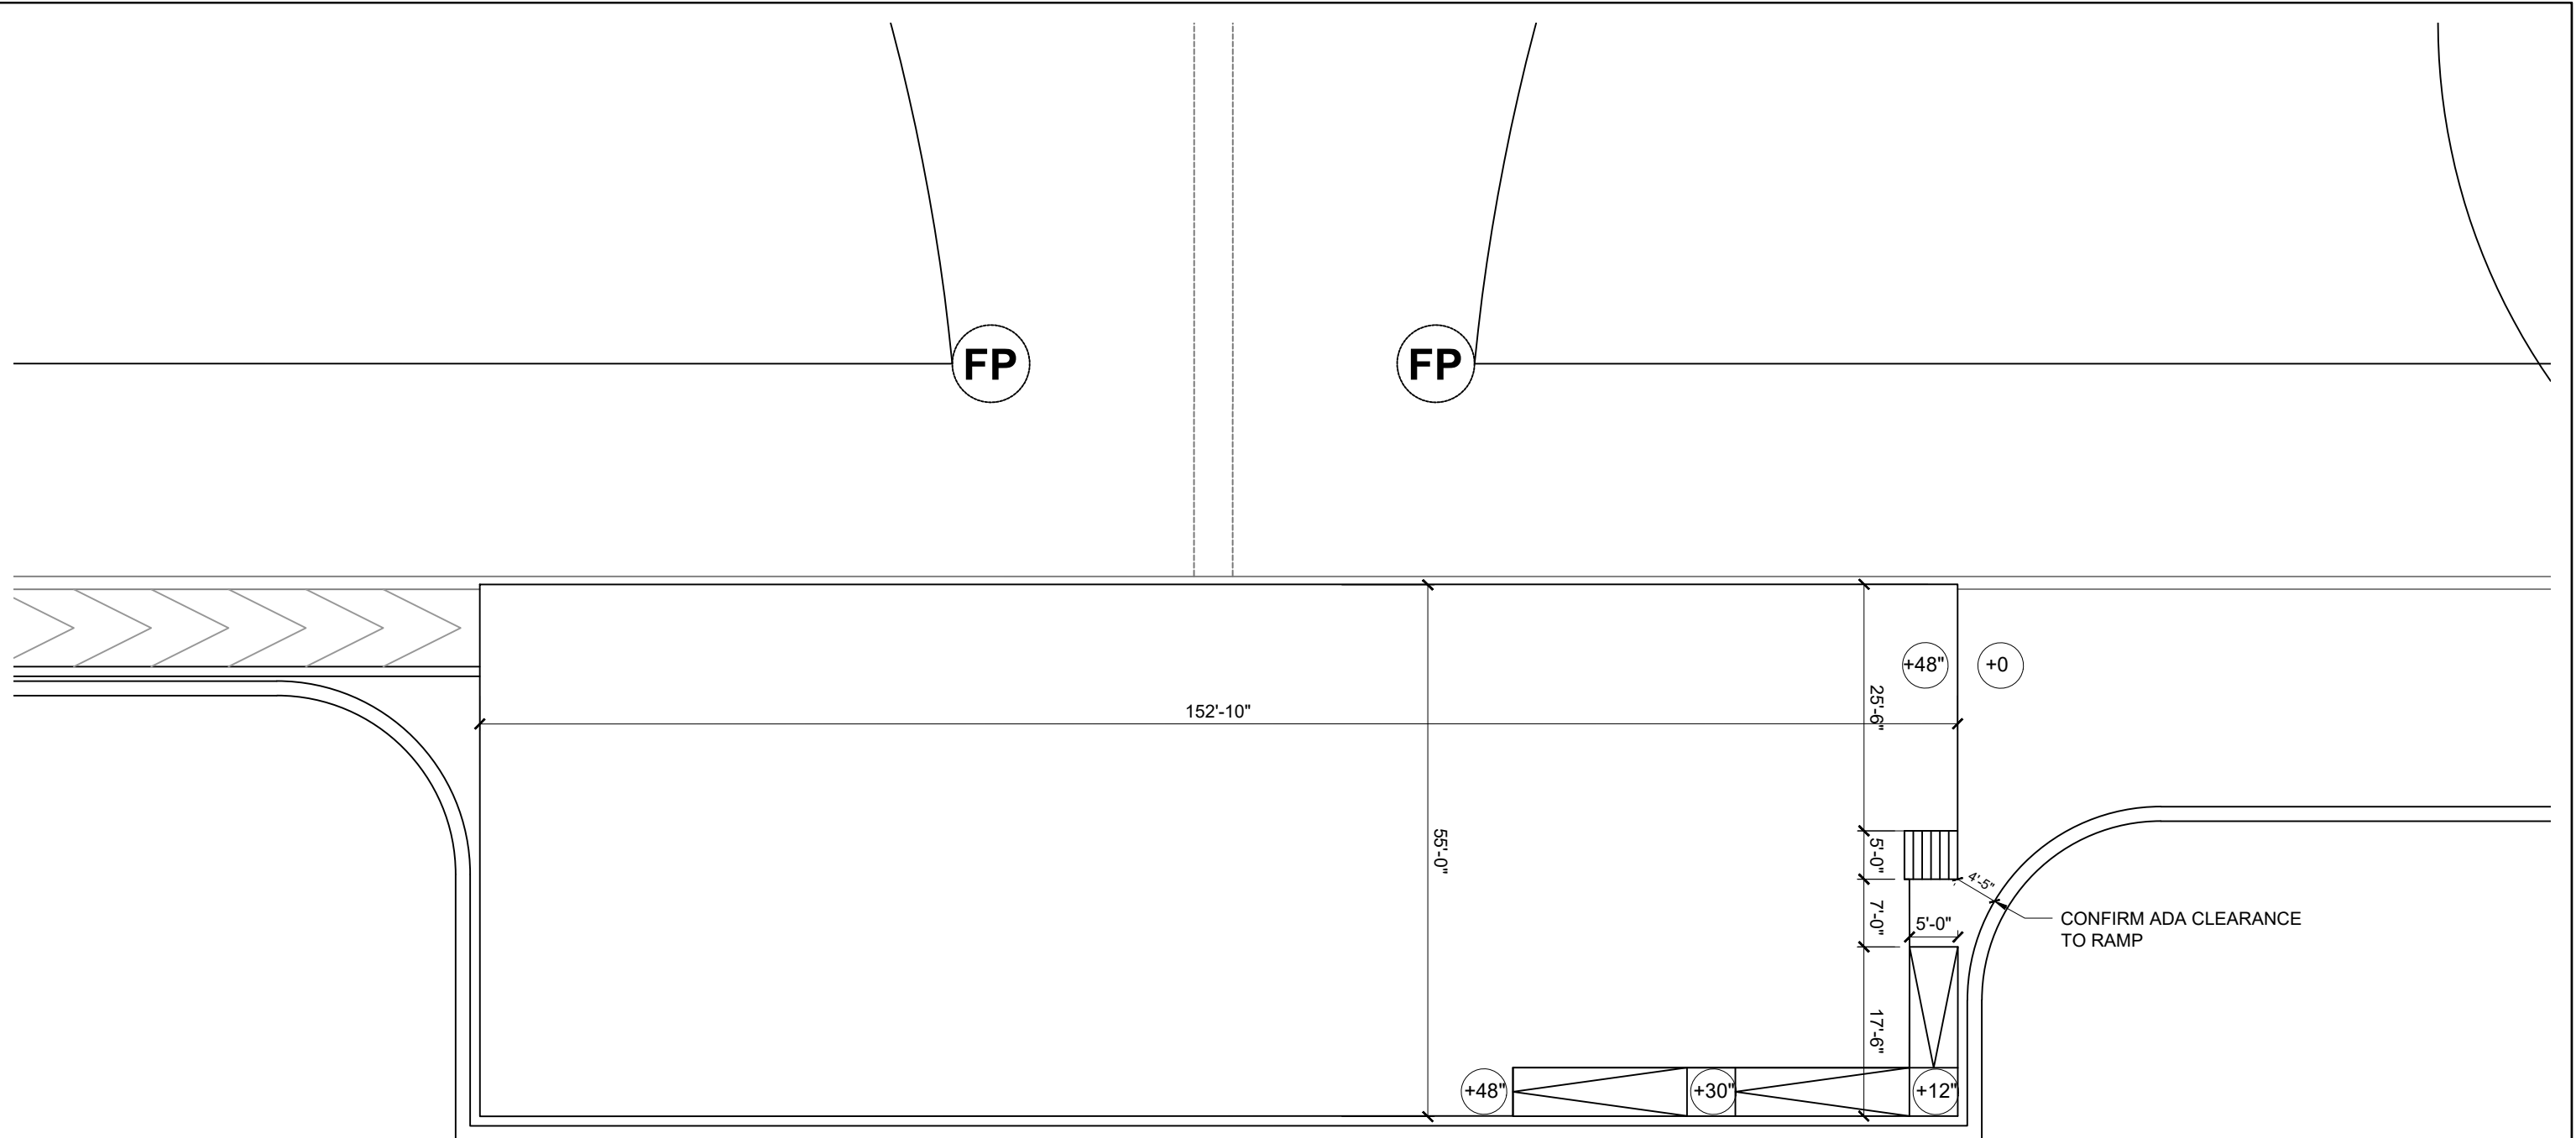

300 Raritan Ave, 2nd Flr
Highland Park, NJ 08904

732.333.8003
stagesconsultants.com

ADVENTURE CROSSING
OUTDOOR STAGE
CONCEPT 5
PLAN

Drawn: AS
2021-03-17
1:200
SK-07

300 Raritan Ave, 2nd Flr
Highland Park, NJ 08904

732.333.8003
stagesconsultants.com

ADVENTURE CROSSING
OUTDOOR STAGE
SLAB DIMENSIONS
PLAN

Drawn: AS
2021-04-05
1:200
SK-08