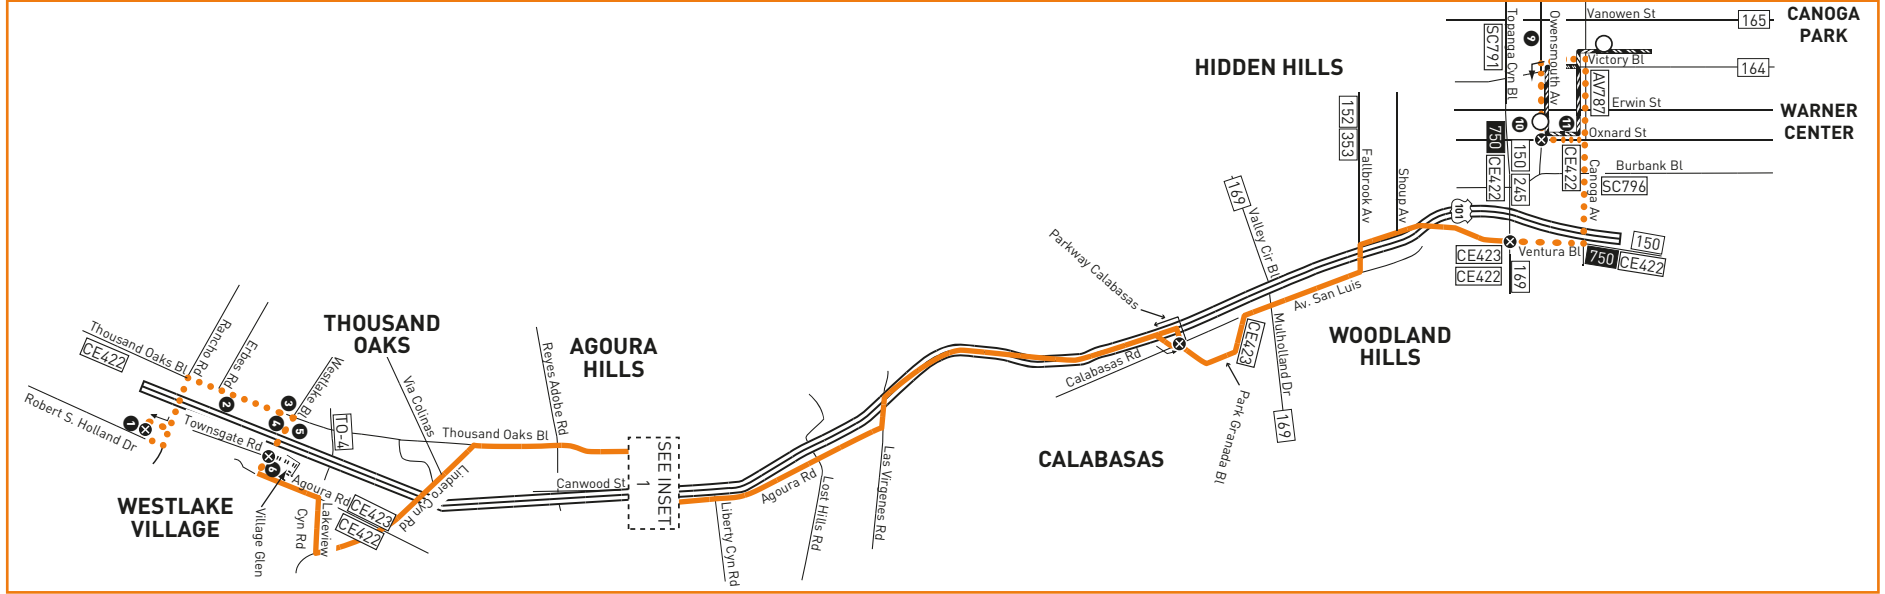

Sunday and Holiday

161

Westbound (Approximate Times)

WARNER CENTER		WOODLAND HILLS	CALABASAS	AGOURA HILLS	WESTLAKE VILLAGE
Warner Center Transit Hub (Owensmouth & Oxnard)	VIA	Ventura & Topanga Canyon	Parkway Calabasas & Calabasas Road	Dorothy & Chesebro	Westlake & Townsgate
—	—	6:04A	6:16A	6:28A	6:47A
7:01A	LINE 245	7:05	7:17	7:30	7:49
7:59	LINE 245	8:04	8:16	8:29	8:50
8:59	LINE 245	9:04	9:16	9:29	9:50
9:59	LINE 245	10:04	10:16	10:29	10:50
10:59	LINE 245	11:04	11:16	11:29	11:50
11:59	LINE 245	12:04P	12:16P	12:29P	12:50P
12:59P	LINE 245	1:04	1:16	1:29	1:50
1:59	LINE 245	2:04	2:16	2:29	2:50
2:59	LINE 245	3:04	3:17	3:31	3:52
3:59	LINE 245	4:04	4:17	4:31	4:52
4:59	LINE 245	5:04	5:17	5:31	5:52
5:57	LINE 245	6:02	6:15	6:29	6:50
7:01	LINE 245	7:05	7:17	7:30	7:51

Horarios de domingo y días feriados

Horarios de domingo y días feriados en vigor para New Year's Day, Memorial Day, Independence Day, Labor Day, Thanksgiving Day y Christmas Day

Linea 161 no opera al oeste de Westlake y Townsgate a Thousand Oaks Transit Center los domingos y días feriados.

INSET MAP 1

MAP NOTES

- 1 **Thousand Oaks Transit Center**
TO-1, 2, 3, 4: VISTA Conejo Connection; CE422, CE423
- 2 **Thousand Oaks Civic Arts Plaza**
- 3 **North Ranch Mall**
- 4 **Northgate Shopping Center**
- 5 **The Promenade at Westlake**
- 6 **Hyatt Westlake Plaza**
- 7 **Twin Oaks Shopping Center**
- 8 **Whizins Center**
- 9 **Westfield Topanga**
- 10 **Westfield Promenade**
- 11 **Warner Center Transit Hub**
Metro 161, 164, 169, 245, 750, Orange Line, VISTA Conejo Connection, Nearby transfer to Metro 150, CE422

LEGEND

- Route of Line 161
 - Shortline, Sunday and Holiday Turnaround loop
 - Route of Line 161 Monday thru Saturday
 - Route of Orange Line
 - Timepoint
 - Metro Orange Line Station
 - Antelope Valley Transit Authority
 - LADOT Commuter Express
 - Santa Clarita Transit
 - Thousand Oaks Transit
 - Ventura Intercity Service Transit Authority
-
- INSET MAP LEGEND**
- Park/Ride Lots