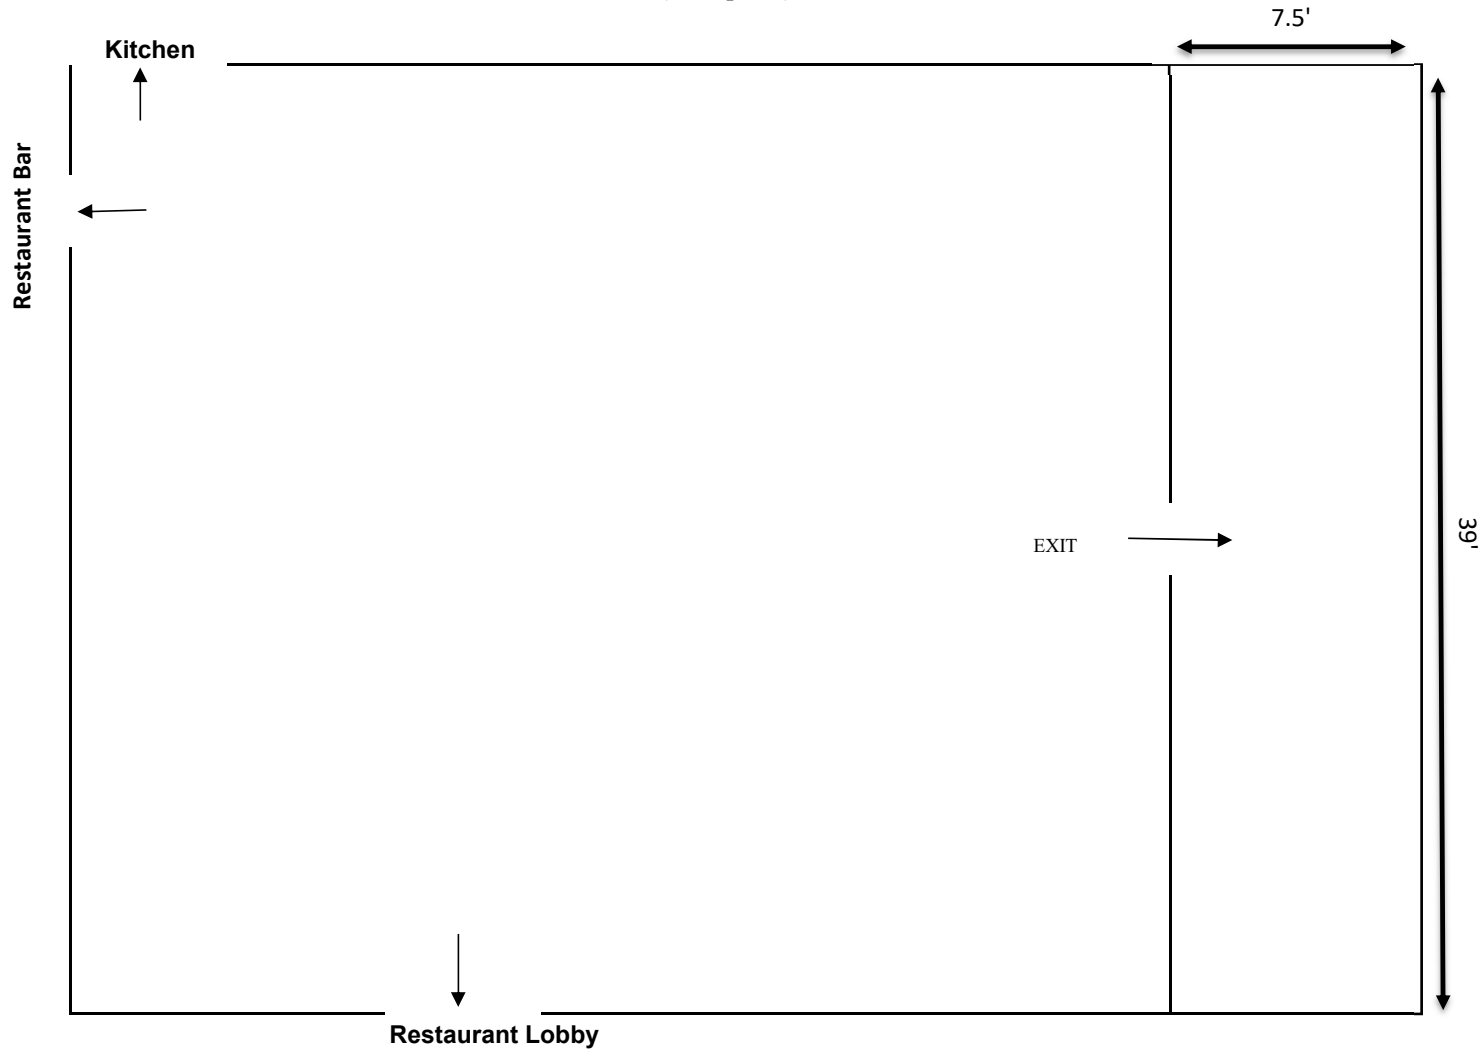

**THE CASTAWAY  
WATERFRONT ROOM  
30' x 30' x 16'\* (900 sq. feet)**

**DIAGRAM IS NOT TO SCALE**

**\*Lowest part of vaulted ceiling**