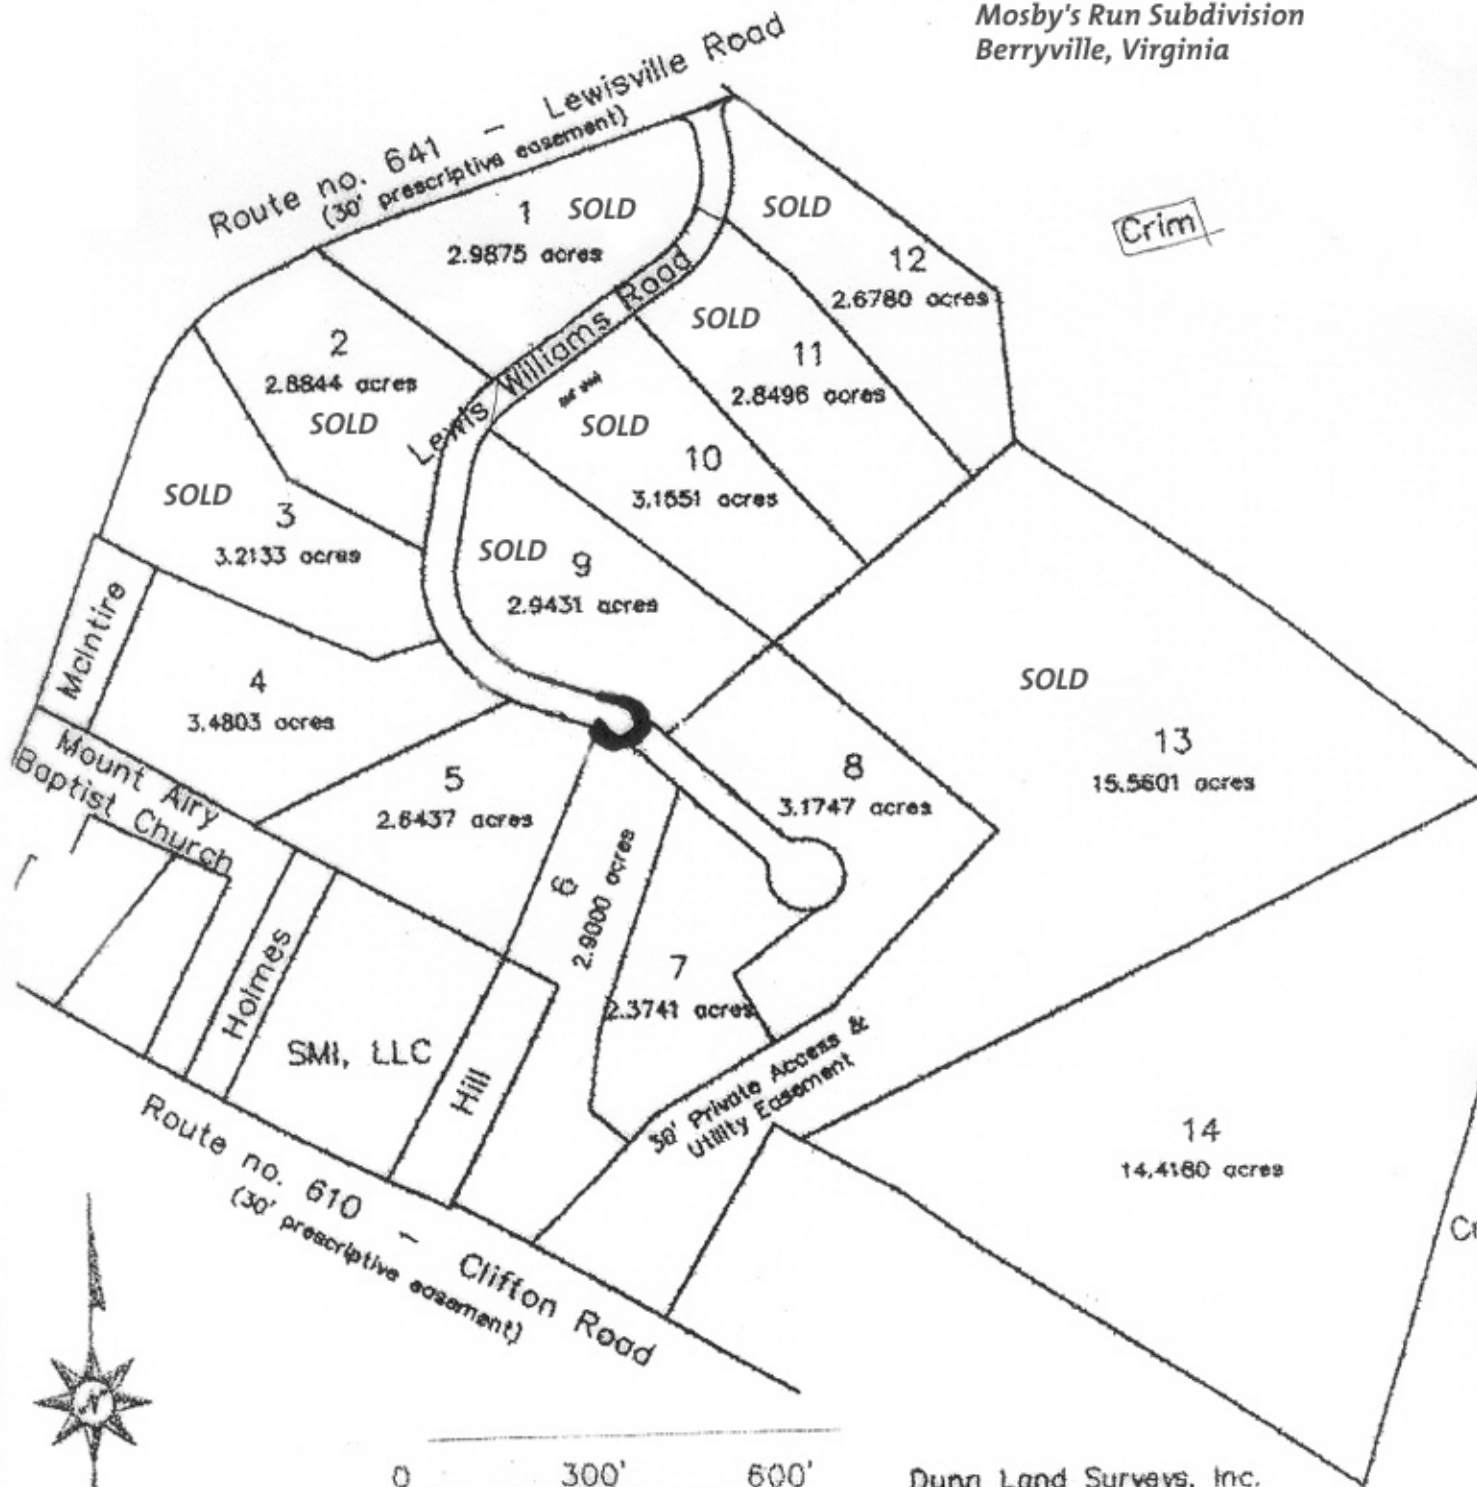

Mosby's Run Subdivision
Berryville, Virginia

Dunn Land Surveys, Inc.
101 East Main Street
Berryville, Virginia 22611
Tel: 540-955-3388