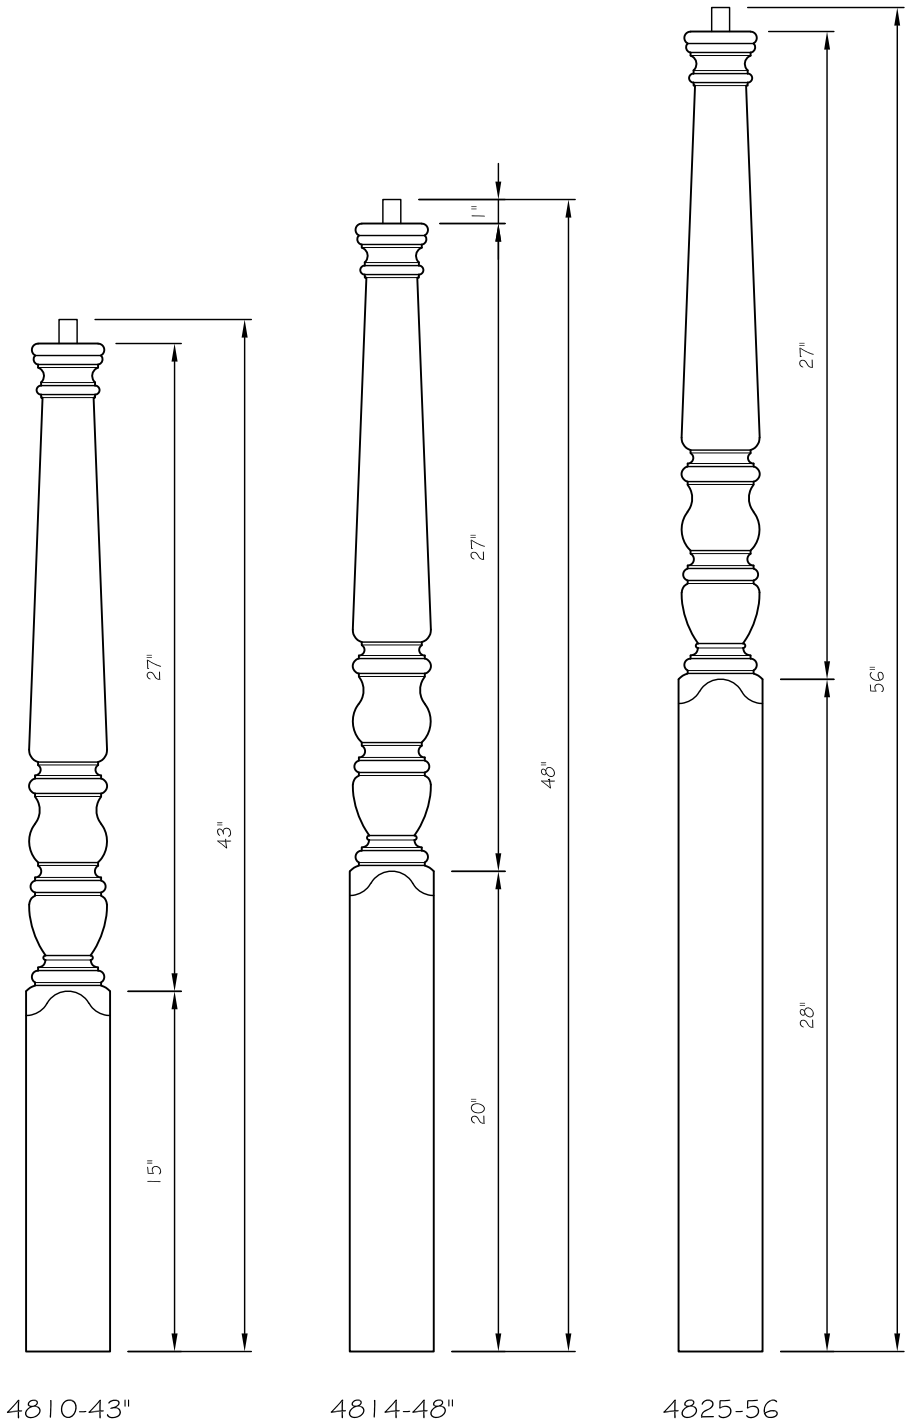

1800's COLLECTION

Pin Top Newel Post  
 3-1/2" Square Base