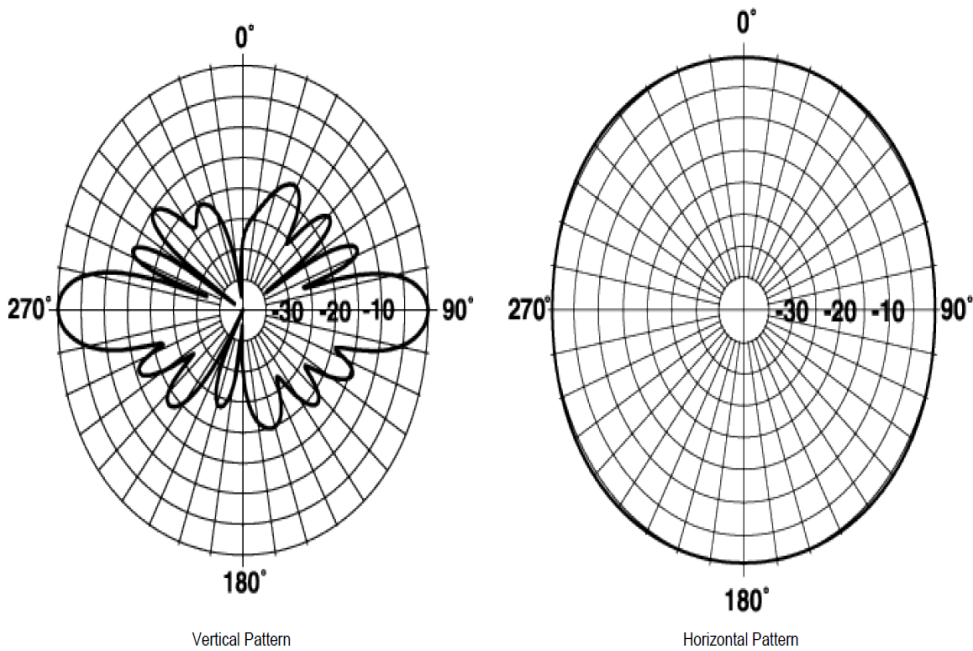

COMMANDER Omni Fiberglass Antenna, 142 - 150, 7.4dBi, N Female

Please visit us on the internet at <http://www.commandertech.com>

Other Documentation

All information contained in this datasheet is subject to confirmation at time of ordering