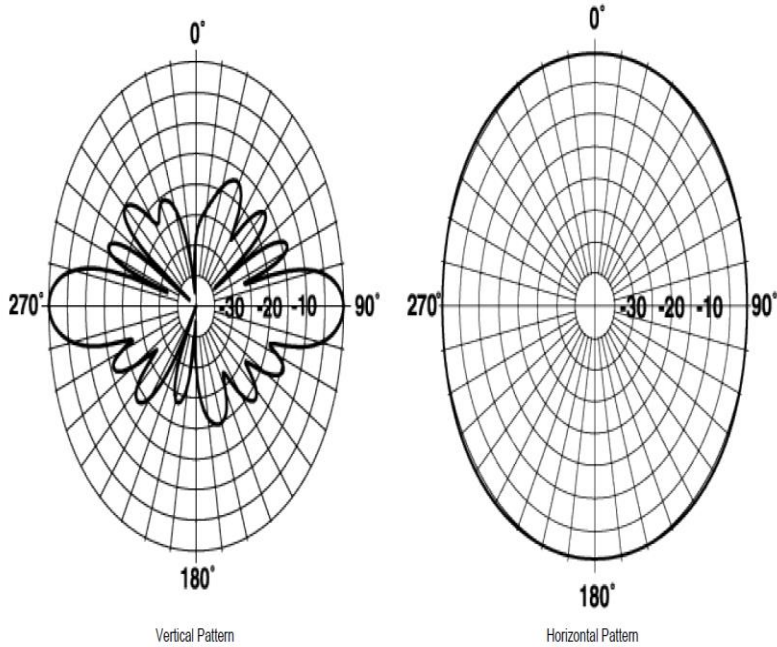

COMMANDER Omni Fiberglass Antenna, 136 - 141, 7.4dBi, N Female

Please visit us on the internet at <http://www.commandertech.com>

Other Documentation

All information contained in this datasheet is subject to confirmation at time of ordering