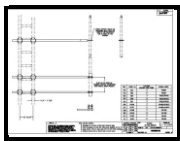

# 561 SIDE MOUNT

**Lower support pipe P/N: 030392900 ( 2 pcs. )**  
Aluminum pipe 2" SCHEDULE 40 6061 - T6

**Upper support pipe P/N: 030393000 ( 1 pcs. )**  
Aluminum pipe P/N: 030394900 ( 2" schedule 40 6061 T6 )  
PCV pipe P/N: 041666901 ( PVC 1120 2" schedule 80 grey )

Hardware Kit Bag Assembly ( P/N: 100151000 ) --- 6 per side mount

346A Clamp Set --- 1 per side mount

Field Assembly Instructions (P/N: 041599505) --- 1 per side mount