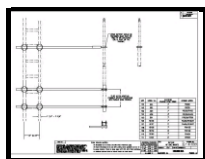

556 SIDE MOUNT

Lower support pipe P/N: 041662901 (2 pcs.)

Aluminum pipe 1" SCHEDULE 40

Upper support pipe P/N: 028313004 (1 pcs.)

Aluminum pipe P/N: 028314902 (1 1/2 OD x 1/8 wall 6061 T6)

PCV pipe P/N: 041663901 (PVC 1120 1 1/2 schedule 80 grey)

46A Clamp Set --- 1 per side mount

Hardware Kit Bag Assembly (P/N: 100151000) --- 6 per side mount

Field Assembly Instructions (P/N: 041599504) --- 1 per side mount