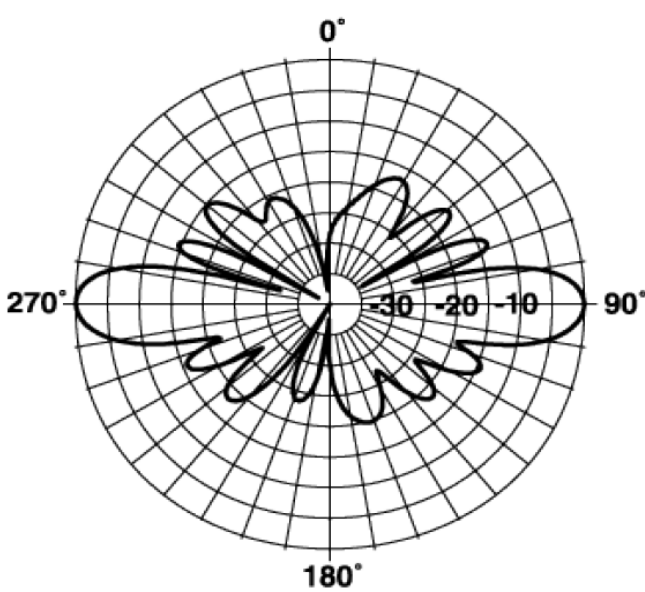

COMMANDER Omni Fiberglass Antenna, 157-166, 7.4dBi, N Female

Please visit us on the internet at <http://www.commandertech.com>

Other Documentation

Vertical Pattern
180°
Vertical Pattern