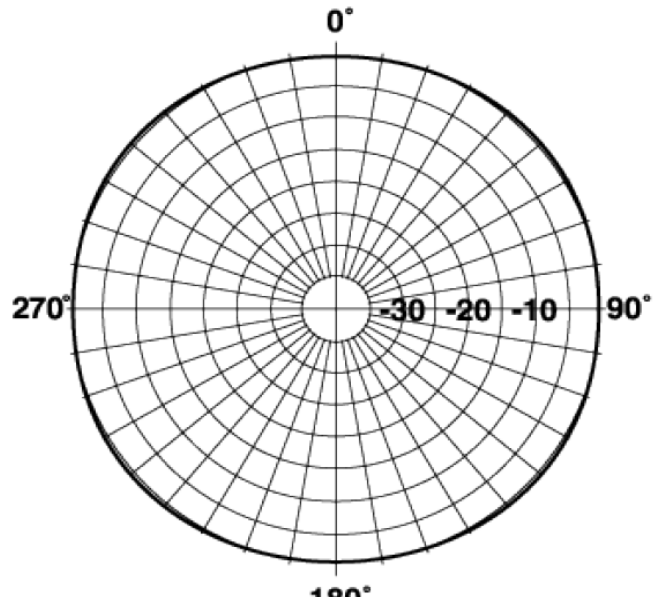

Copper radiating elements minimize possibility of intermod generation

**Technical Specifications**

Frequency Band	157 - 164
Horizontal Pattern	Omni Directional
Antenna Type	Fiberglass Omni
Electrical Down Tilt Option	Fixed
Gain, dBi (dBd)	7.4 (5.3)
Frequency Range, MHz	157 - 164
Connector Type	N Female
Connector Location	Bottom
Mounting Type	Fixed
Electrical Down Tilt, deg	0
Orientation	Upright
Mounting Hardware	346 Clamp Set
Rated Wind Speed, km/h (mph)	175 (282)
Gain (Omni), dBi (dBd)	7.39 (5.25)
VSWR	< 1.6 : 1
Vertical Beamwidth, deg	18
Polarization	Vertical
Maximum Power Input, W	500
Lightning Protection	Direct Ground
3rd Order IMP @ 2 x 43 dBm, dBc	-130
Impedance, Ohms	50
Overall Length, m (ft)	6.33 (20.8)
Element Housing Length, m (ft)	5.47 (18.0)
Mounting Pipe Diameter, m (in)	0.09 (3.5)
Support Pipe Length, m (ft)	0.86 (2.83)
Weight, kg (lb)	24.1 (53)
Radiating Element Material	Copper
Element Housing Material	Fiberglass
Support Pipe Material	Aluminum Alloy
Max Wind Loading Area m <sup>2</sup> (ft <sup>2</sup> )	0.231 (2.49)
Survival Wind Speed, km/h (mph)	200 (125)
Bend Mom @ Rated Wind 1" Below Top of Mt Pipe, N m (ft lbf)	1041 (1412)
Wind Load - Side @ Rated Wind, N (lbf)	443 (100)
Shipping Weight, kg (lb)	34 (75)
Packing Dimensions, HxWxD mm (in)	6400 x 100 x 100 (251.96 X 3.94 X 3.94)
Packing Dimensions, HxWxD, m (ft)	6.4 x 0.1 x 0.1 (21 x 0.33 x 0.33)
Shipping Dimensions of Accessory, HxWxD, m (ft)	Packed with Antenna
Shipping Mode	Common Carrier

**Notes**

All information contained in this datasheet is subject to confirmation at time of ordering

COMMANDER Omni Fiberglass Antenna, 157-166, 7.4dBi, N Female

Please visit us on the internet at <http://www.commandertech.com>

Other Documentation

Vertical Pattern  
**180°**  
Vertical Pattern

Horizontal Pattern  
**180°**  
Horizontal Pattern

All information contained in this datasheet is subject to confirmation at time of ordering