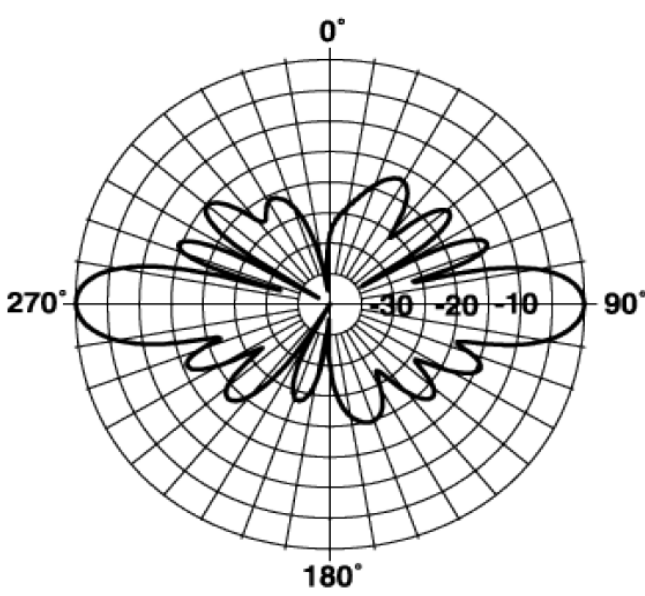

COMMANDER Omni Fiberglass Antenna, 160 - 169, 7.4dBi, N Female

Please visit us on the internet at <http://www.commandertech.com>

Other Documentation

Vertical Pattern