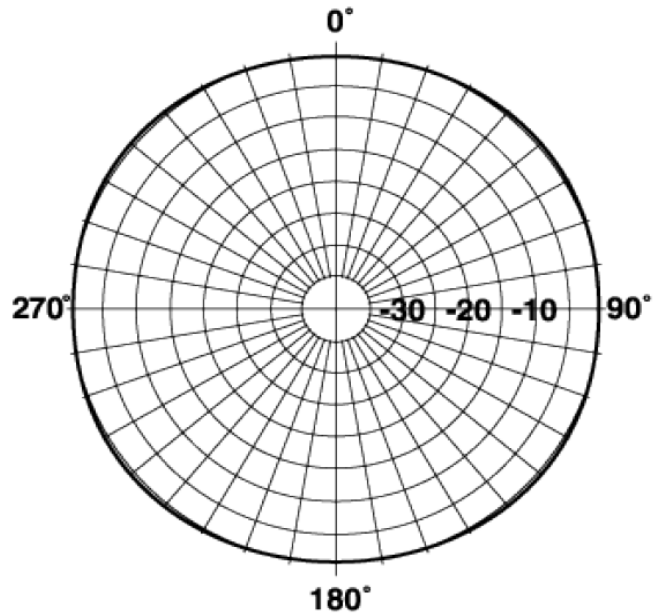

Horizontal Pattern

All information contained in this datasheet is subject to confirmation at time of ordering