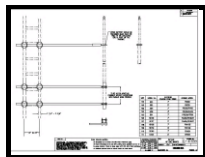

10002 SIDE MOUNT

Support pipe P/N: 103092901 (2 pcs.)
Aluminum pipe 1" SCHEDULE 40 6061 - T6

46A Clamp Set --- 1 per side mount

Hardware Kit Bag Assembly (P/N: 100151000) --- 4 per side mount

Field Assembly Instructions (P/N: 035612500) --- 1 per side mount