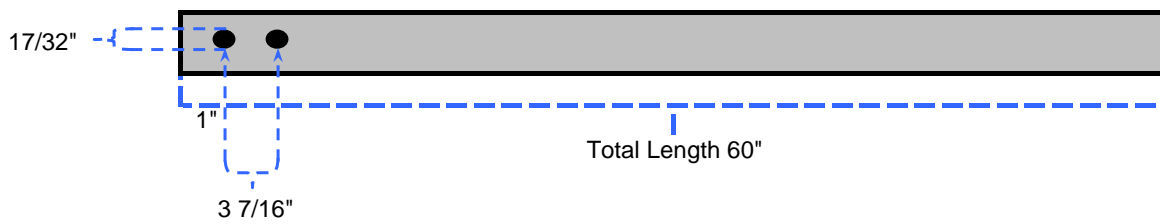

10002 SIDE MOUNT

Support pipe P/N: 103092901 (2 pcs.)
Aluminum pipe 1" SCHEDULE 40 6061 - T6

46A Clamp Set --- 1 per side mount

Hardware Kit Bag Assembly (P/N: 100151000) --- 4 per side mount

Field Assembly Instructions (P/N: 035612500) --- 1 per side mount