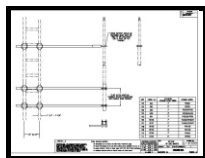

503 SIDE MOUNT

Lower support pipe P/N: 023136902 (2 pcs.)

Aluminum pipe 1 1/2" SCHEDULE 40 6061 - T6

Upper support pipe P/N: 028313003 (1 pcs.)

Aluminum pipe P/N: 028314901 (1 1/2 OD x 1/8 wall 6061 T6)

PCV pipe P/N: 041663901 (PVC 1120 1 1/2 schedule 80 grey)

46A Clamp Set --- 1 per side mount

Hardware Kit Bag Assembly (P/N: 100151000) --- 6 per side mount

Field Assembly Instructions (P/N: 041599503) --- 1 per side mount