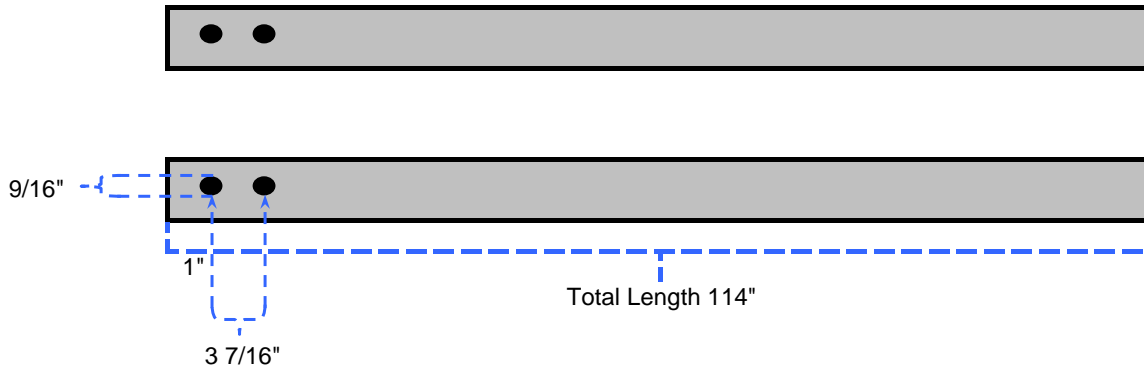

503 SIDE MOUNT

Lower support pipe P/N: 023136902 (2 pcs.)

Aluminum pipe 1 1/2" SCHEDULE 40 6061 - T6

Upper support pipe P/N: 028313003 (1 pcs.)

Aluminum pipe P/N: 028314901 (1 1/2 OD x 1/8 wall 6061 T6)

PCV pipe P/N: 041663901 (PVC 1120 1 1/2 schedule 80 grey)

46A Clamp Set --- 1 per side mount

Hardware Kit Bag Assembly (P/N: 100151000) --- 6 per side mount

Field Assembly Instructions (P/N: 041599503) --- 1 per side mount