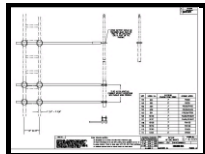

502 SIDE MOUNT

Support pipe P/N: 023136901 (2 pcs.)
Aluminum pipe 1 1/2" SCHEDULE 40 6061 - T6

46A Clamp Set --- 1 per side mount

Hardware Kit Bag Assembly (P/N: 100151000) --- 4 per side mount

Field Assembly Instructions (P/N: 041684500) --- 1 per side mount