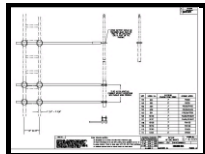

504 SIDE MOUNT

Support pipe P/N: 023136902 (2 pcs.)
Aluminum pipe 1 1/2" SCHEDULE 40 6061 - T6

46A Clamp Set --- 1 per side mount

Hardware Kit Bag Assembly (P/N: 100151000) --- 4 per side mount

Field Assembly Instructions (P/N: 041687500) --- 1 per side mount