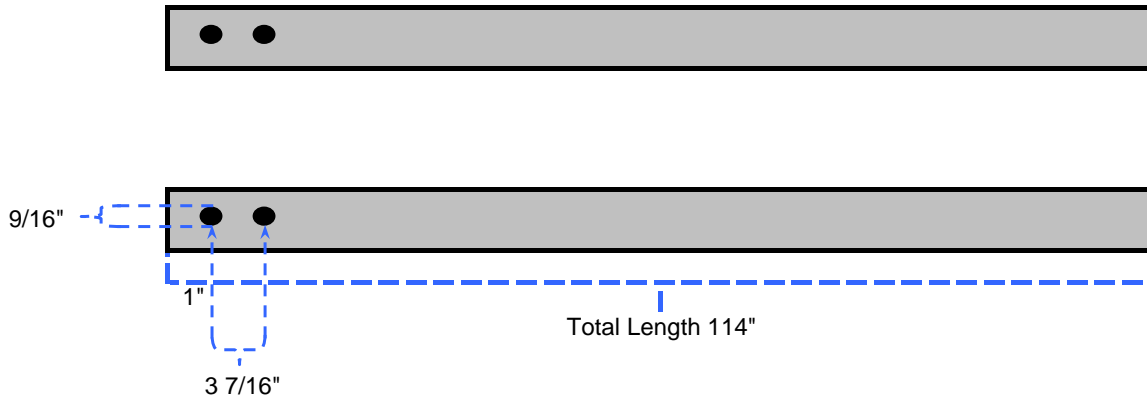

504 SIDE MOUNT

Support pipe P/N: 023136902 (2 pcs.)
Aluminum pipe 1 1/2" SCHEDULE 40 6061 - T6

46A Clamp Set --- 1 per side mount

Hardware Kit Bag Assembly (P/N: 100151000) --- 4 per side mount

Field Assembly Instructions (P/N: 041687500) --- 1 per side mount