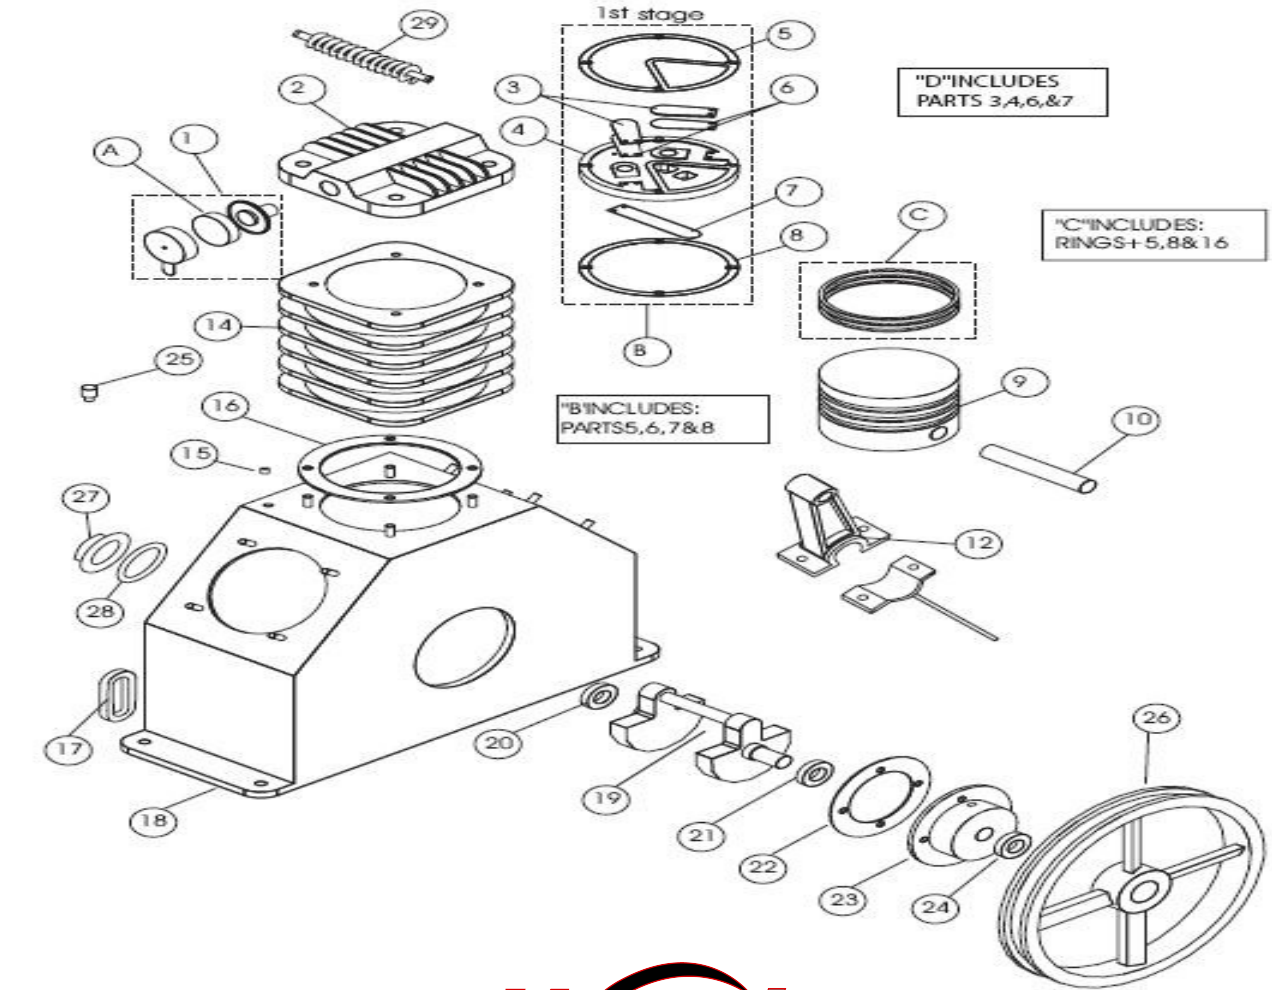

## Eagle Air Compressor part breakdown sheet - PT03A

Item	Description	Qty Req.	Part #
1	intake filter ass'y	3	51111-5600
2	cylinder head	3	52122-0101
3	lift limiter - discharge valve plate	6	51121-3102
4	valve seat	3	52122-2101
5	valve seat to head gasket	3	52122-2105
6	discharge valve plate	6	51121-2103
7	intake valve plate	3	52122-2103
8	valve seat to cylinder gasket	3	52122-2104
9	piston	3	51122-5101
10	piston pin c/w snap rings	3	51122-5112
11	piston pin bushing	N/A	N/A
12	connecting rod c/w dipper **	3	52122-5120
13	connecting rod bearing (pair)	N/A	N/A
14	cylinder	3	52122-4101
15	oil filler cap	1	51111-4719
16	cylinder to crankcase gasket	3	51122-4103
17	oil sight glass c/w gasket	1	51111-4770
18	crankcase	1	51132-4701
19	crankshaft	1	51132-4601
20	front bearing	1	83501-6205
21	rear bearing	1	83501-6205
22	crankcase to rear bearing housing gasket	1	51122-4704
23	rear bearing housing	1	51122-4703
24	oil seal	1	51122-4708
25	crankcase breather	1	51111-4761
26	flywheel c/w fasteners	1	51132-6601
27	front bearing housing	1	51122-4706
28	crankcase to front bearing housing gasket	1	51122-4707
29	connecting (interstage) tubing	2	51132-7710
Misc	1/4" street elbow (oil drain)	1	STREL1/4
	interstage "Y" fitting	2	51121-7702
	interstage "elbow" fitting	1	51112-7701
	Eagle oil (650ml or 22oz)	1	EAOIL10

\*\* Specify which cylinder

<b>A</b>	intake filter element kit includes: - three(3) intake filter elements	1	101000-300
<b>B</b>	valve repair kit includes: -valve seat to head gasket (item 5) -two(2) outlet valve plates (item 6) -intake valve plate (item 7) -six(6) valve plate screws -valve seat to cylinder gasket (item 8)	3	101000-165
<b>C</b>	ring repair kit includes: -valve seat to head gasket (item 5) -valve seat to cylinder gasket (item 8) -two(2) compression rings -one(1) oil control ring -cylinder to crankcase gasket (item 16)	3	101000-265
<b>D</b>	Valve Plate Assembly (Not shown)	3	52122-2100