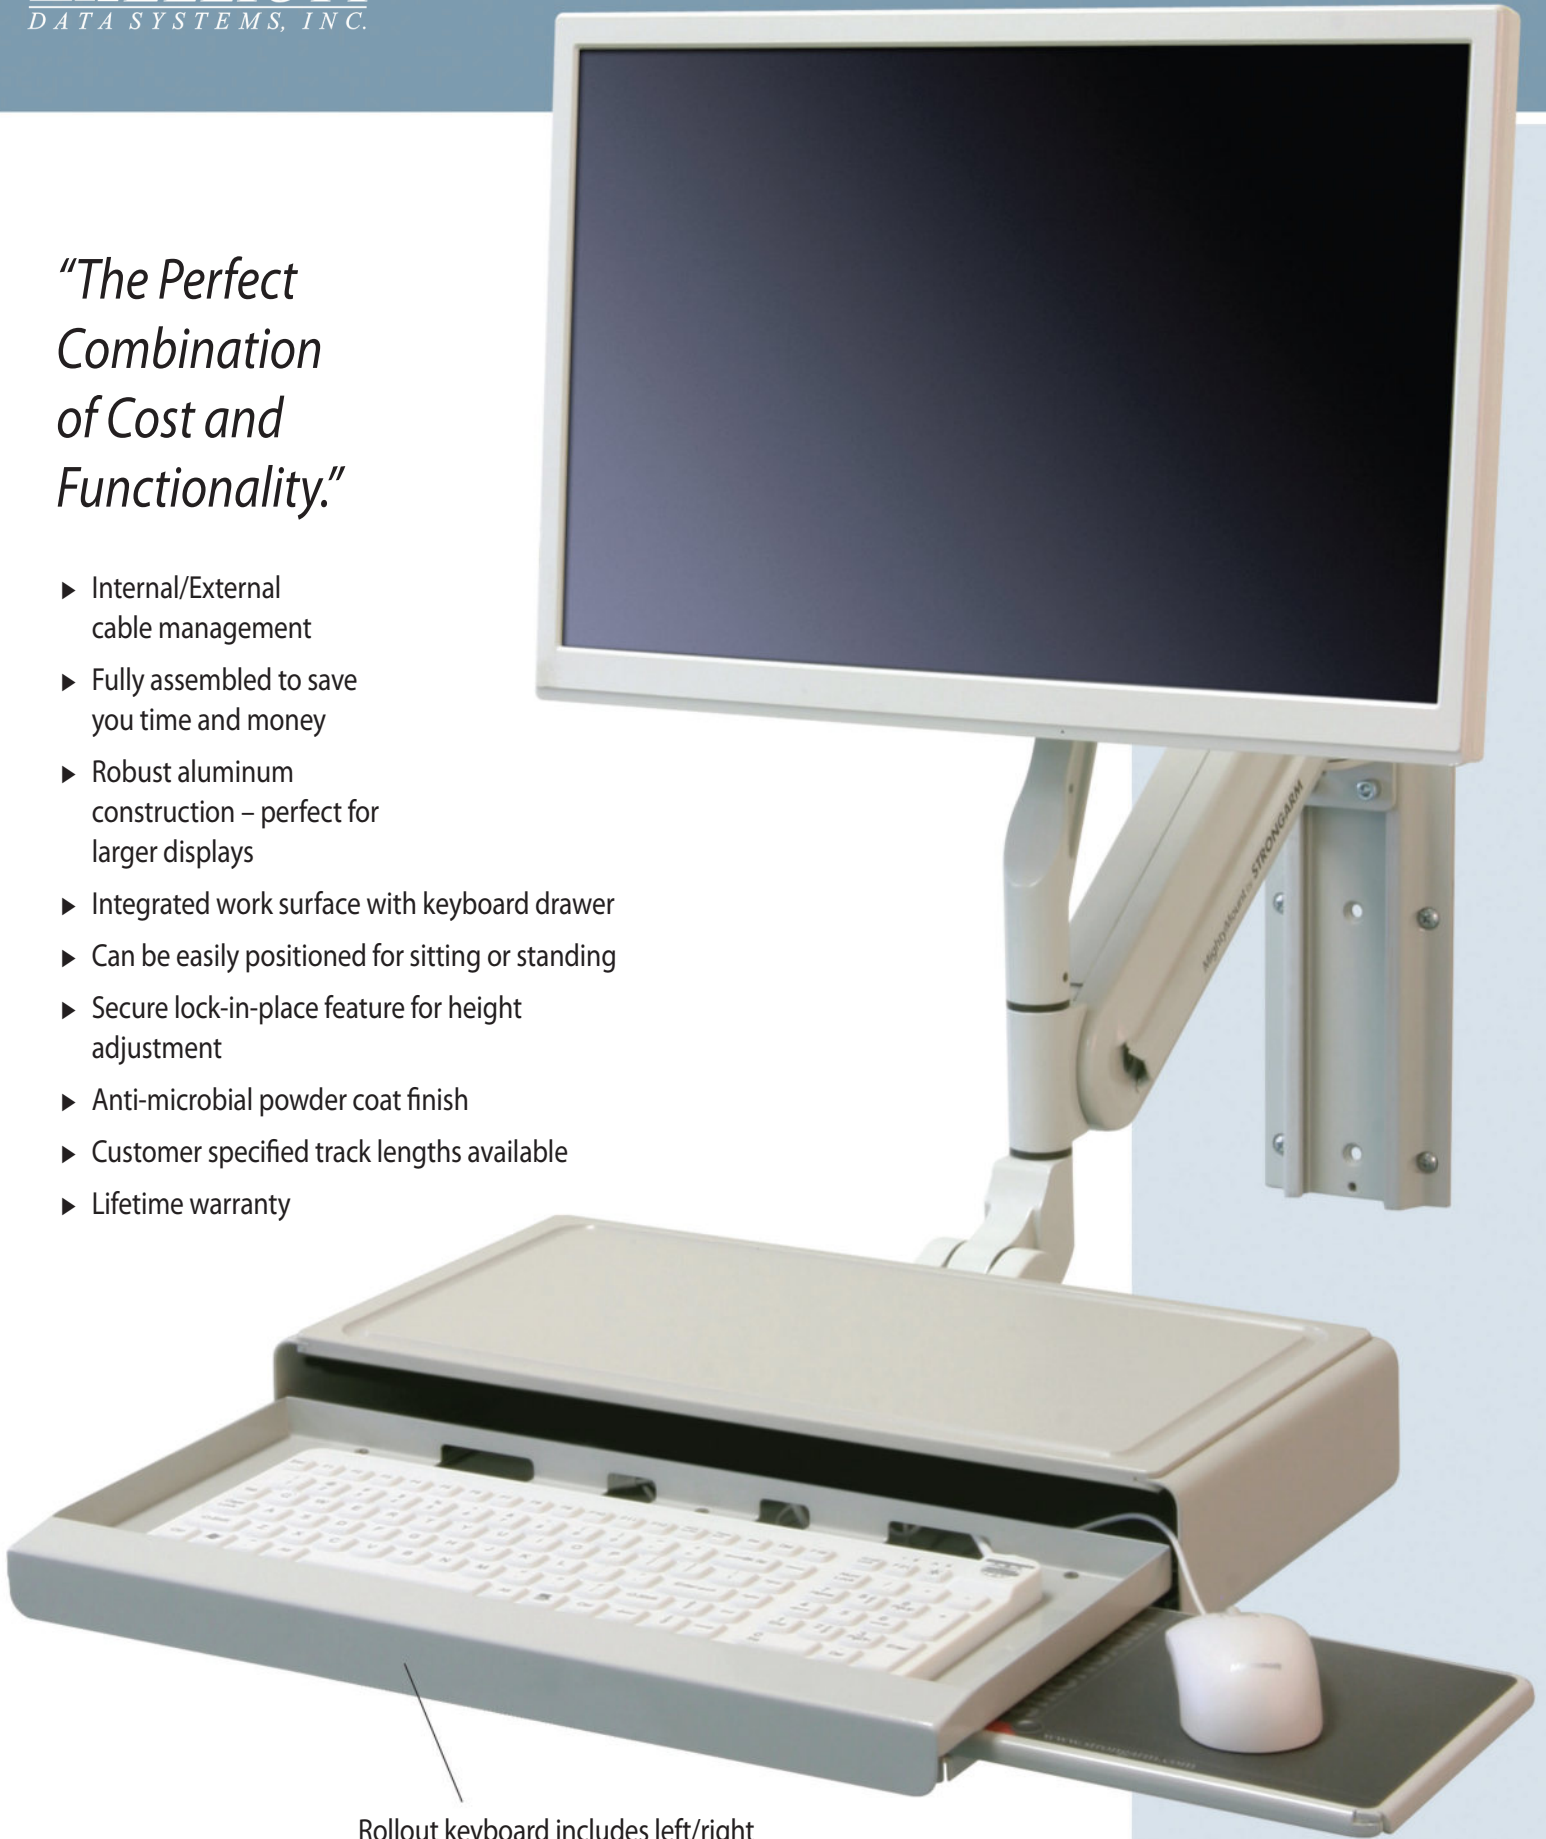

MightyMount

Display &
Keyboard
Station

*Ergonomic
Sleek Design
Optimized for
Point-of-Care
Applications*

STRONGARM®

MightyMount

ELLIOTT
DATA SYSTEMS, INC.

16" of counterbalanced vertical adjustment

Display/Keyboard rotation

Mounting rotation

Display tilt

Folds to a compact 7" for convenient stow away

*“The Perfect
Combination
of Cost and
Functionality.”*

- ▶ Internal/External cable management
- ▶ Fully assembled to save you time and money
- ▶ Robust aluminum construction – perfect for larger displays
- ▶ Integrated work surface with keyboard drawer
- ▶ Can be easily positioned for sitting or standing
- ▶ Secure lock-in-place feature for height adjustment
- ▶ Anti-microbial powder coat finish
- ▶ Customer specified track lengths available
- ▶ Lifetime warranty

Rollout keyboard includes left/right sliding mousetray

Variations and Accessories

Dual Display Bracket

VESA Mount PC Bracket

Track Mount PC Enclosure

Horizontal Extension

Barcode Scanner Cradle

Specifications

- ▶ 16" of counterbalanced vertical travel
- ▶ Display tilt forward/backward
- ▶ 180° swivel at wall and display end
- ▶ Folds 7" from wall
- ▶ Aluminum alloy construction
- ▶ 17.5" x 9" work surface
- ▶ 7" x 7" left/right mouse tray
- ▶ 75mm/100mm VESA pattern
- ▶ Up to 48" reach from wall
- ▶ Lifetime product warranty