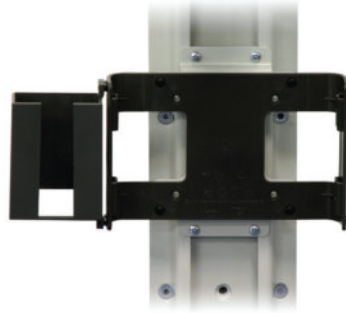

MightyMount

Display &
Keyboard
Station

*Ergonomic
Sleek Design
Optimized for
Point-of-Care
Applications*

STRONGARM®

MightyMount

ELLIOTT
DATA SYSTEMS, INC.

16" of counterbalanced vertical adjustment

Display/Keyboard rotation

Mounting rotation

Display tilt

Folds to a compact 7" for convenient stow away

*“The Perfect
Combination
of Cost and
Functionality.”*

- ▶ Internal/External cable management
- ▶ Fully assembled to save you time and money
- ▶ Robust aluminum construction – perfect for larger displays
- ▶ Integrated work surface with keyboard drawer
- ▶ Can be easily positioned for sitting or standing
- ▶ Secure lock-in-place feature for height adjustment
- ▶ Anti-microbial powder coat finish
- ▶ Customer specified track lengths available
- ▶ Lifetime warranty

Rollout keyboard includes left/right sliding mousetray

Variations and Accessories

Dual Display Bracket

VESA Mount PC Bracket

Track Mount PC Enclosure

Horizontal Extension

Barcode Scanner Cradle

Specifications

- ▶ 16" of counterbalanced vertical travel
- ▶ Display tilt forward/backward
- ▶ 180° swivel at wall and display end
- ▶ Folds 7" from wall
- ▶ Aluminum alloy construction
- ▶ 17.5" x 9" work surface
- ▶ 7" x 7" left/right mouse tray
- ▶ 75mm/100mm VESA pattern
- ▶ Up to 48" reach from wall
- ▶ Lifetime product warranty