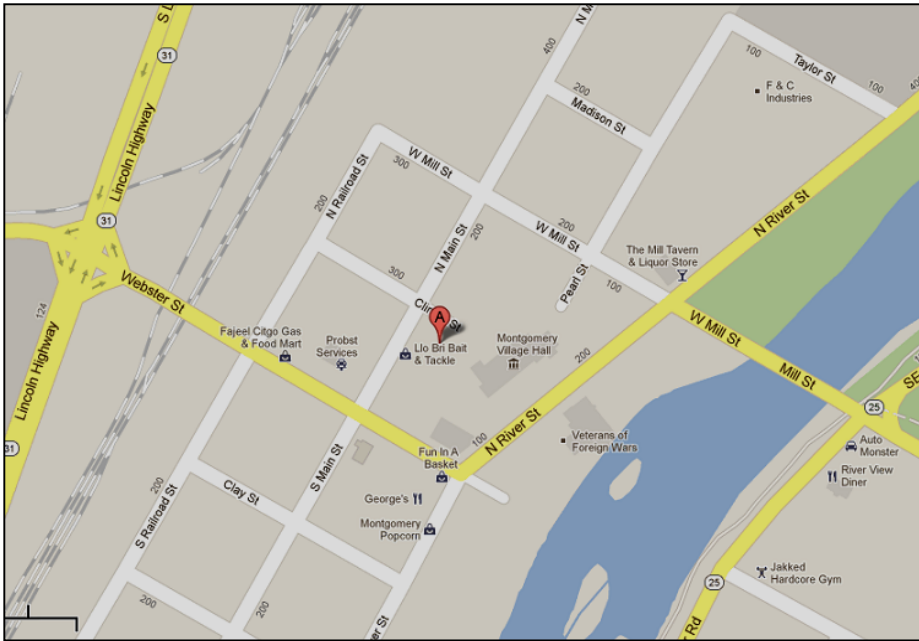

Our Location

Our address is 115 North Main Street, Montgomery, IL 60538. Below is a map of the immediate vicinity and of the larger surrounding area. Our phone number is 630-801-8773 if you need further directions.

From I-88:

Go South on Orchard Road. Take a left on Acutt Road heading east. Acutt Rd turns Webster St at the intersection of Route 31. Take a left on Main St and we are on the right.

From the Southeast:

Take I-55 and head northwest on Route 30. Take a slight right on N Division Street. Turn left on W Lockport Street. Turn right on Wallen Drive and follow back onto Route 30. Continue onto Hill Avenue. Turn left on Montgomery Road and follow onto Mill Road. Turn left on Main St and we are on the left.

From the Northeast:

Take I-94 East (towards Chicago) OR I-294 South (towards Indiana). Take I-290 West towards I-88 and follow towards Aurora.