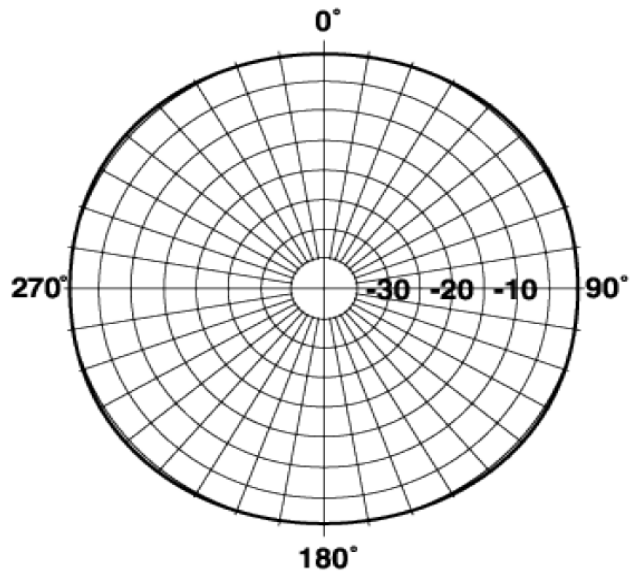

Technical Specifications

Frequency Band	300-699.9 MHz
Horizontal Pattern	Omni Directional
Antenna Type	Fiberglass Omni
Electrical Down Tilt Option	Fixed
Gain, dBi (dBd)	12.1 (10)
Frequency Range, MHz	480-490
Connector Type	7-16 DIN Female
Connector Location	Bottom
Mounting Type	Fixed
Electrical Down Tilt, deg	0
Orientation	Upright
Mounting Hardware	46 Clamp Set
Rated Wind Speed, km/h (mph)	160 (100)
Gain (Omni), dBi (dBd)	12.14 (10)
VSWR	< 1.5 : 1
Vertical Beamwidth, deg	7
Polarization	Vertical
Maximum Power Input, W	500
Lightning Protection	Direct Ground
3rd Order IMP @ 2 x 43 dBm, dBc	-130
Impedance, Ohms	50
Overall Length, m (ft)	5.73 (18.8)
Element Housing Length, m (ft)	5.06 (16.6)
Mounting Pipe Diameter, m (in)	0.07 (2.75)
Support Pipe Length, m (ft)	0.61 (2)
Weight, kg (lb)	10 (22)
Radiating Element Material	Copper
Element Housing Material	Fiberglass
Support Pipe Material	Aluminum Alloy
Max Wind Loading Area m ² (ft ²)	0.164 (1.77)
Survival Wind Speed, km/h (mph)	200 (125)
Bend Mom @ Rated Wind 1" Below Top of Mt Pipe, N m (ft lbf)	792 (584)
Wind Load - Side @ Rated Wind, N (lbf)	316 (71)
Shipping Weight, kg (lb)	25.9 (57)
Packing Dimensions, HxWxD mm (in)	7320 x 100 x 100 (288.18 X 3.94 X 3.94)
Packing Dimensions, HxWxD, m (ft)	7.32 x 0.1 x 0.1 (24 x 0.33 x 0.33)
Shipping Dimensions of Accessory, HxWxD, m (ft)	Packed with Antenna
Shipping Mode	Common Carrier

All in

Notes

COMMANDER Omni Fiberglass Antenna, 480-490, 12.1dBi, 7-16 DIN Female

Please visit us on the internet at <http://www.commandertech.com>

Other Documentation

Vertical Pattern

Horizontal Pattern