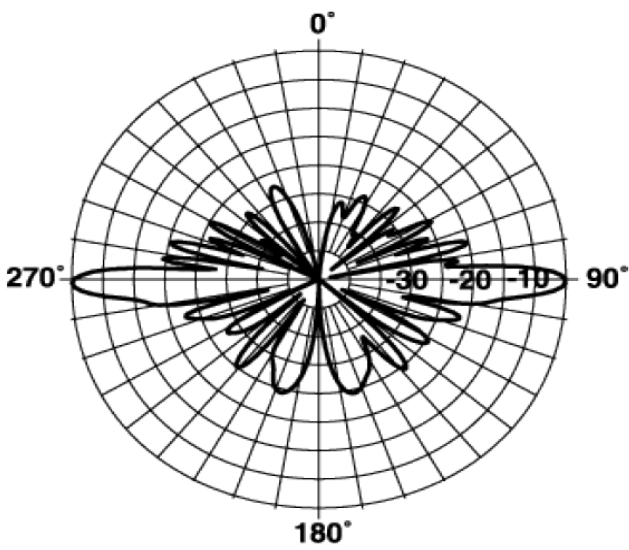

COMMANDER Omni Fiberglass Antenna, 480-490, 12.1dBi, 7-16 DIN Female

Please visit us on the internet at <http://www.commandertech.com>

Other Documentation

Vertical Pattern