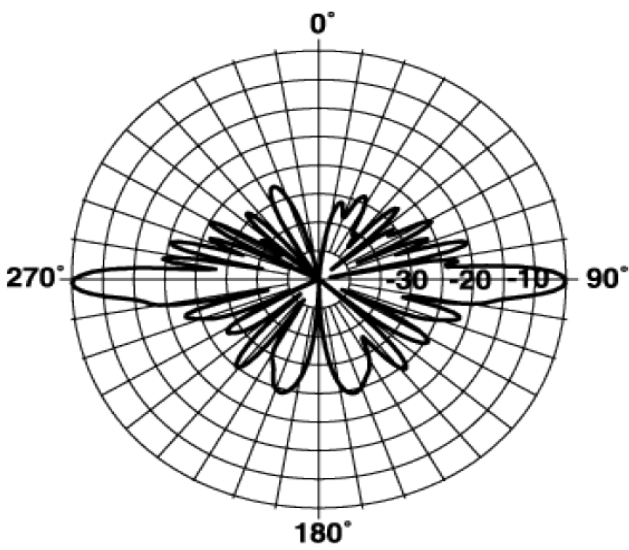

COMMANDER Omni Fiberglass Antenna, 494-506, 12.1dBi, 7-16 DIN Female
Please visit us on the internet at <http://www.commandertech.com>

Other Documentation

Vertical Pattern