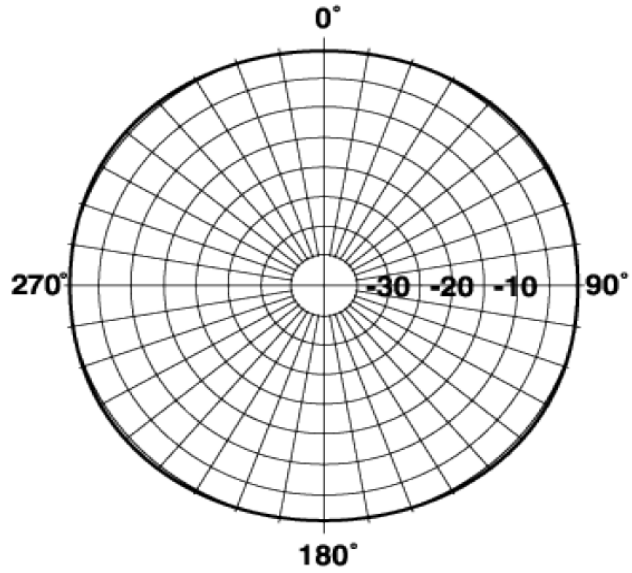

Technical Specifications

Frequency Band	300-699.9 MHz
Horizontal Pattern	Omni Directional
Antenna Type	Fiberglass Omni
Electrical Down Tilt Option	Fixed
Gain, dBi (dBd)	12.1 (10)
Frequency Range, MHz	494-506
Connector Type	7-16 DIN Female
Connector Location	Bottom
Mounting Type	Fixed
Electrical Down Tilt, deg	0
Orientation	Upright
Mounting Hardware	46 Clamp Set
Rated Wind Speed, km/h (mph)	160 (100)
Gain (Omni), dBi (dBd)	12.14 (10)
VSWR	< 1.5 : 1
Vertical Beamwidth, deg	7
Polarization	Vertical
Maximum Power Input, W	500
Lightning Protection	Direct Ground
3rd Order IMP @ 2 x 43 dBm, dBc	-130
Impedance, Ohms	50
Overall Length, m (ft)	5.73 (18.8)
Element Housing Length, m (ft)	5.06 (16.6)
Mounting Pipe Diameter, m (in)	0.07 (2.75)
Support Pipe Length, m (ft)	0.61 (2)
Weight, kg (lb)	10 (21)
Radiating Element Material	Copper
Element Housing Material	Fiberglass
Support Pipe Material	Aluminum Alloy
Max Wind Loading Area m ² (ft ²)	0.164 (1.77)
Survival Wind Speed, km/h (mph)	200 (125)
Bend Mom @ Rated Wind 1" Below Top of Mt Pipe, N m (ft lbf)	792 (584)
Wind Load - Side @ Rated Wind, N (lbf)	316 (71)
Shipping Weight, kg (lb)	25.9 (57)
Packing Dimensions, HxWxD mm (in)	7320 x 100 x 100 (288.18 X 3.94 X 3.94)
Packing Dimensions, HxWxD, m (ft)	7.32 x 0.1 x 0.1 (24 x 0.33 x 0.33)
Shipping Dimensions of Accessory, HxWxD, m (ft)	Packed with Antenna
Shipping Mode	Common Carrier

All in

Notes

COMMANDER Omni Fiberglass Antenna, 494-506, 12.1dBi, 7-16 DIN Female
Please visit us on the internet at <http://www.commandertech.com>

Other Documentation

Vertical Pattern

Horizontal Pattern

All i