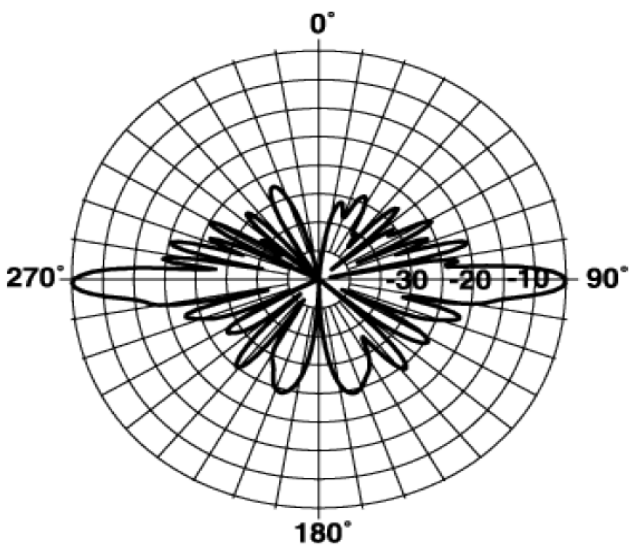

COMMANDER Omni Fiberglass Antenna, 470-482, 12.1dBi, 7-16 DIN Female

Please visit us on the internet at <http://www.commandertech.com>

Other Documentation

Vertical Pattern