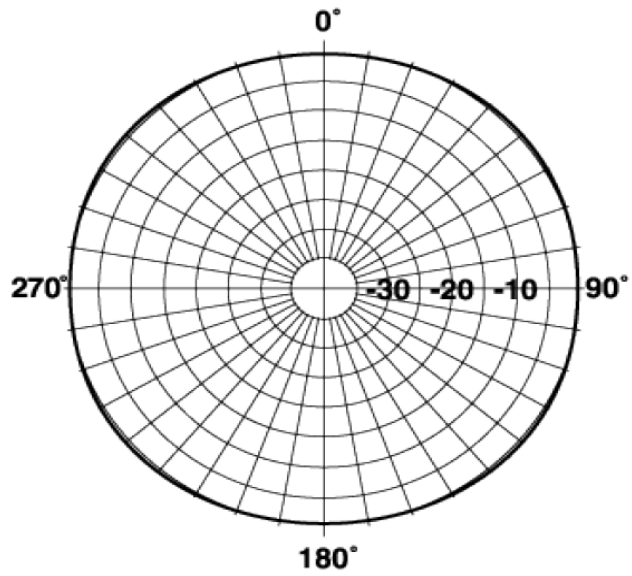

Technical Specifications

Frequency Band	300-699.9 MHz
Horizontal Pattern	Omni Directional
Antenna Type	Fiberglass Omni
Electrical Down Tilt Option	Fixed
Gain, dBi (dBd)	12.1 (10)
Frequency Range, MHz	470-482
Connector Type	7-16 DIN Female
Connector Location	Bottom
Mounting Type	Fixed
Electrical Down Tilt, deg	0
Orientation	Upright
Mounting Hardware	46 Clamp Set
Rated Wind Speed, km/h (mph)	160 (100)
Gain (Omni), dBi (dBd)	12.14 (10)
VSWR	< 1.5 : 1
Vertical Beamwidth, deg	7
Polarization	Vertical
Maximum Power Input, W	500
Lightning Protection	Direct Ground
3rd Order IMP @ 2 x 43 dBm, dBc	-130
Impedance, Ohms	50
Overall Length, m (ft)	5.79 (19)
Element Housing Length, m (ft)	5.18 (17)
Mounting Pipe Diameter, m (in)	0.07 (2.75)
Support Pipe Length, m (ft)	0.61 (2)
Weight, kg (lb)	10 (23)
Radiating Element Material	Copper
Element Housing Material	Fiberglass
Support Pipe Material	Aluminum Alloy
Max Wind Loading Area m ² (ft ²)	0.168 (1.81)
Survival Wind Speed, km/h (mph)	200 (125)
Bend Mom @ Rated Wind 1" Below Top of Mt Pipe, N m (ft lbf)	830 (612)
Wind Load - Side @ Rated Wind, N (lbf)	320 (72)
Shipping Weight, kg (lb)	21.8 (48)
Packing Dimensions, HxWxD mm (in)	7010 x 100 x 100 (275.98 X 3.94 X 3.94)
Packing Dimensions, HxWxD, m (ft)	7.01 x 0.1 x 0.1 (23 x 0.33 x 0.33)
Shipping Dimensions of Accessory, HxWxD, m (ft)	Packed with Antenna
Shipping Mode	Common Carrier

All in

Notes

COMMANDER Omni Fiberglass Antenna, 470-482, 12.1dBi, 7-16 DIN Female

Please visit us on the internet at <http://www.commandertech.com>

Other Documentation

Vertical Pattern

Horizontal Pattern