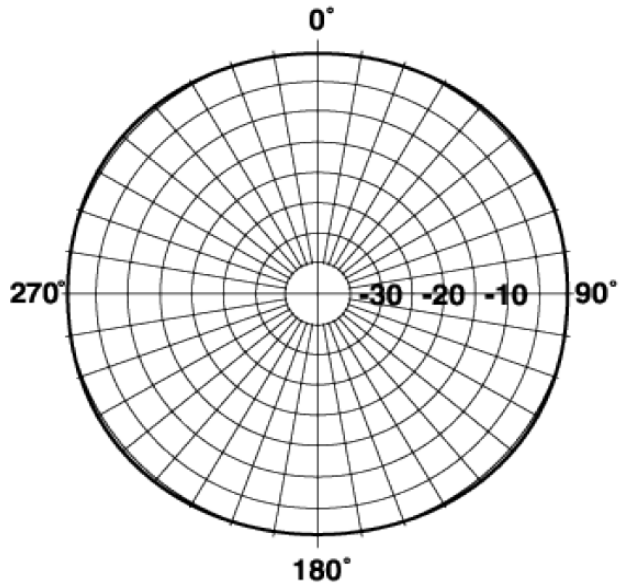

**Technical Specifications**

Frequency Band	151.5 - 159.5 MHz
Horizontal Pattern	Omnidirectional
Antenna Type	Fiberglass Omni
Electrical Down Tilt Option	Fixed
Gain, dBi (dBd)	7.4 (5.3)
Frequency Range, MHz	150.5 - 159.5
Connector Type	N Female
Connector Location	Bottom
Mounting Type	Fixed
Electrical Down Tilt, deg	0
Orientation	Upright
Mounting Hardware	346 Clamp Set
Rated Wind Speed, km/h (mph)	175 (282)
Gain (Omni), dBi (dBd)	7.39 (5.25)
VSWR	< 1.6 : 1
Vertical Beamwidth, deg	18
Polarization	Vertical
Maximum Power Input, W	500
Lightning Protection	Direct Ground
3rd Order IMP @ 2 x 43 dBm, dBc	-130
Impedance, Ohms	50
Overall Length, m (ft)	6.49 (21.3)
Element Housing Length, m (ft)	5.58 (18.3)
Mounting Pipe Diameter, m (in)	0.09 (3.5)
Support Pipe Length, m (ft)	0.86 (2.83)
Weight, kg (lb)	24.1 (53)
Radiating Element Material	Copper
Element Housing Material	Fiberglass
Support Pipe Material	Aluminum Alloy
Max Wind Loading Area m <sup>2</sup> (ft <sup>2</sup> )	0.241 (2.59)
Survival Wind Speed, km/h (mph)	200 (125)
Bend Mom @ Rated Wind 1" Below Top of Mt Pipe, N m (ft lbf)	1535 (1132)
Wind Load - Side @ Rated Wind, N (lbf)	423 (95)
Shipping Weight, kg (lb)	34 (75)
Packing Dimensions, HxWxD mm (in)	6400 x 100 x 100 (251.96 X 3.94 X 3.94)
Packing Dimensions, HxWxD, m (ft)	6.4 x 0.1 x 0.1 (21 x 0.33 x 0.33)
Shipping Dimensions of Accessory, HxWxD, m (ft)	Packed with Antenna
Shipping Mode	Common Carrier

**Notes**

All information contained in this datasheet is subject to confirmation at time of ordering

COMMANDER Omni Fiberglass Antenna, 151.5 - 159.5, 7.4dBi, N Female

Please visit us on the internet at <http://www.commandertech.com>

**Other Documentation**

Vertical Pattern  
**100**  
Vertical Pattern

Horizontal Pattern  
**180**  
Horizontal Pattern