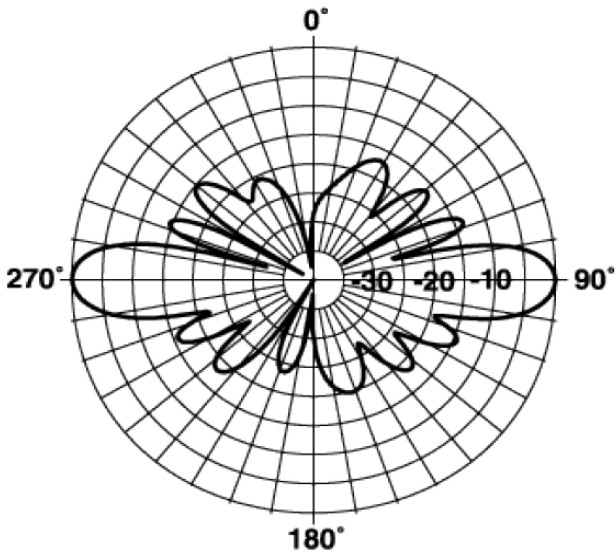

COMMANDER Omni Fiberglass Antenna, 151.5 - 159.5, 7.4dBi, N Female

Please visit us on the internet at <http://www.commandertech.com>

Other Documentation

Vertical Pattern
100
Vertical Pattern