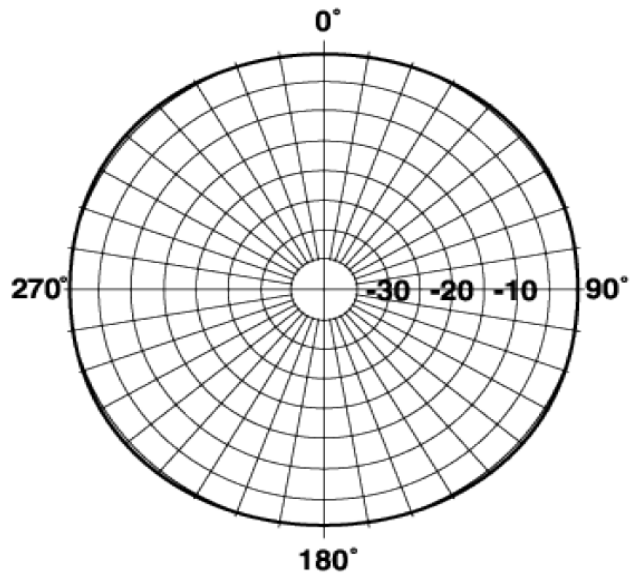

**Technical Specifications**

Frequency Band	300-699.9 MHz
Horizontal Pattern	Omni Directional
Antenna Type	Fiberglass Omni
Electrical Down Tilt Option	Fixed
Gain, dBi (dBd)	12.1 (10)
Frequency Range, MHz	460-470
Connector Type	7-16 DIN Female
Connector Location	Bottom
Mounting Type	Fixed
Electrical Down Tilt, deg	0
Orientation	Upright
Mounting Hardware	46 Clamp Set
Rated Wind Speed, km/h (mph)	160 (100)
Gain (Omni), dBi (dBd)	12.14 (10)
VSWR	< 1.5 : 1
Vertical Beamwidth, deg	7
Polarization	Vertical
Maximum Power Input, W	500
Lightning Protection	Direct Ground
3rd Order IMP @ 2 x 43 dBm, dBc	-130
Impedance, Ohms	50
Overall Length, m (ft)	5.94 (19.5)
Element Housing Length, m (ft)	5.3 (17.4)
Mounting Pipe Diameter, m (in)	0.07 (2.75)
Support Pipe Length, m (ft)	0.61 (2)
Weight, kg (lb)	11 (24)
Radiating Element Material	Copper
Element Housing Material	Fiberglass
Support Pipe Material	Aluminum Alloy
Max Wind Loading Area m <sup>2</sup> (ft <sup>2</sup> )	0.174 (1.87)
Survival Wind Speed, km/h (mph)	200 (125)
Bend Mom @ Rated Wind 1" Below Top of Mt Pipe, N m (ft lbf)	884 (652)
Wind Load - Side @ Rated Wind, N (lbf)	333 (75)
Shipping Weight, kg (lb)	21.8 (48)
Packing Dimensions, HxWxD mm (in)	7320 x 100 x 100 (288.18 X 3.94 X 3.94)
Packing Dimensions, HxWxD, m (ft)	7.32 x 0.1 x 0.1 (24 x 0.33 x 0.33)
Shipping Dimensions of Accessory, HxWxD, m (ft)	Packed with Antenna
Shipping Mode	Common Carrier

**Other Documentation**

Vertical Pattern

Horizontal Pattern