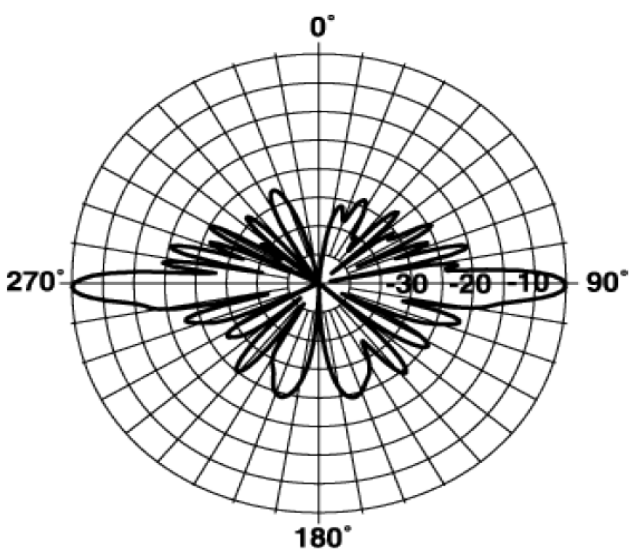

COMMANDER Omni Fiberglass Antenna, 460-470, 12.1dBi, 7-16 DIN Female

Please visit us on the internet at <http://www.commandertech.com>

Other Documentation

Vertical Pattern