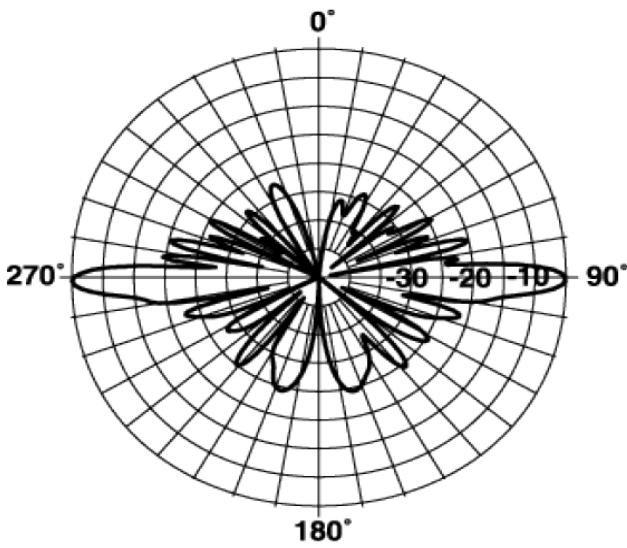

COMMANDER Omni Fiberglass Antenna, 500-512, 12.1dBi, 7-16 DIN Female

Please visit us on the internet at <http://www.commandertech.com>

Other Documentation

Vertical Pattern