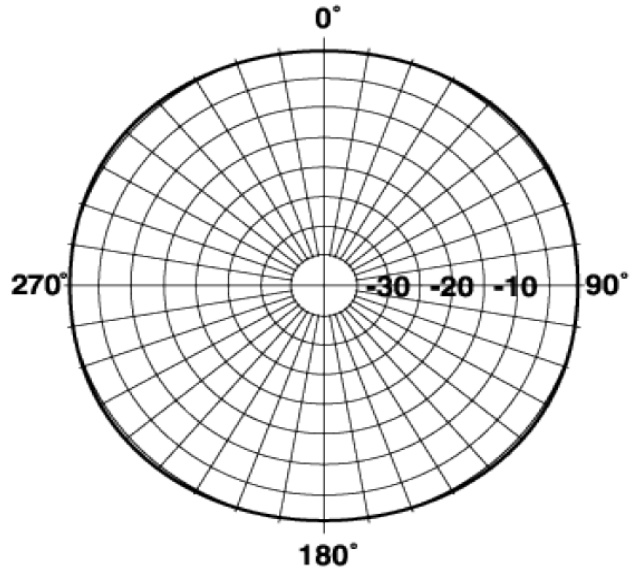

Technical Specifications

Frequency Band	300-699.9 MHz
Horizontal Pattern	Omni Directional
Antenna Type	Fiberglass Omni
Electrical Down Tilt Option	Fixed
Gain, dBi (dBd)	12.1 (10)
Frequency Range, MHz	500-512
Connector Type	7-16 DIN Female
Connector Location	Bottom
Mounting Type	Fixed
Electrical Down Tilt, deg	0
Orientation	Upright
Mounting Hardware	46 Clamp Set
Rated Wind Speed, km/h (mph)	160 (100)
Gain (Omni), dBi (dBd)	12.14 (10)
VSWR	< 1.5 : 1
Vertical Beamwidth, deg	7
Polarization	Vertical
Maximum Power Input, W	500
Lightning Protection	Direct Ground
3rd Order IMP @ 2 x 43 dBm, dBc	-130
Impedance, Ohms	50
Overall Length, m (ft)	5.73 (18.8)
Element Housing Length, m (ft)	5.06 (16.6)
Mounting Pipe Diameter, m (in)	0.07 (2.75)
Support Pipe Length, m (ft)	0.61 (2)
Weight, kg (lb)	9 (20)
Radiating Element Material	Copper
Element Housing Material	Fiberglass
Support Pipe Material	Aluminum Alloy
Max Wind Loading Area m ² (ft ²)	0.164 (1.77)
Survival Wind Speed, km/h (mph)	200 (125)
Bend Mom @ Rated Wind 1" Below Top of Mt Pipe, N m (ft lbf)	792 (584)
Wind Load - Side @ Rated Wind, N (lbf)	316 (71)
Shipping Weight, kg (lb)	25.9 (57)
Packing Dimensions, HxWxD mm (in)	7320 x 100 x 100 (288.18 X 3.94 X 3.94)
Packing Dimensions, HxWxD, m (ft)	7.32 x 0.1 x 0.1 (24 x 0.33 x 0.33)
Shipping Dimensions of Accessory, HxWxD, m (ft)	Packed with Antenna
Shipping Mode	Common Carrier

All in

Notes

COMMANDER Omni Fiberglass Antenna, 500-512, 12.1dBi, 7-16 DIN Female

Please visit us on the internet at <http://www.commandertech.com>

Other Documentation

Vertical Pattern

Horizontal Pattern