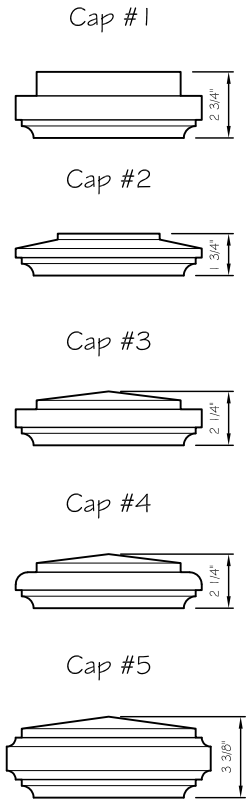

Choose Your
 Top:

QS - 6" x 6" DOUBLE RECESSED PANEL NEWEL POST
 WITH #5 CAP

STOCKED IN POPLAR

MADE TO ORDER