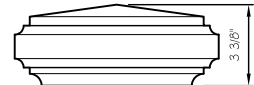

Choose Your
 Top:

Cap #1

Cap #2

Cap #3

Cap #4

Cap #5

QS - 4.5" x 4.5" SQUARE NEWEL POST
 WITH CHAMFER CORNERS
 WITH #5 CAP

MADE TO ORDER