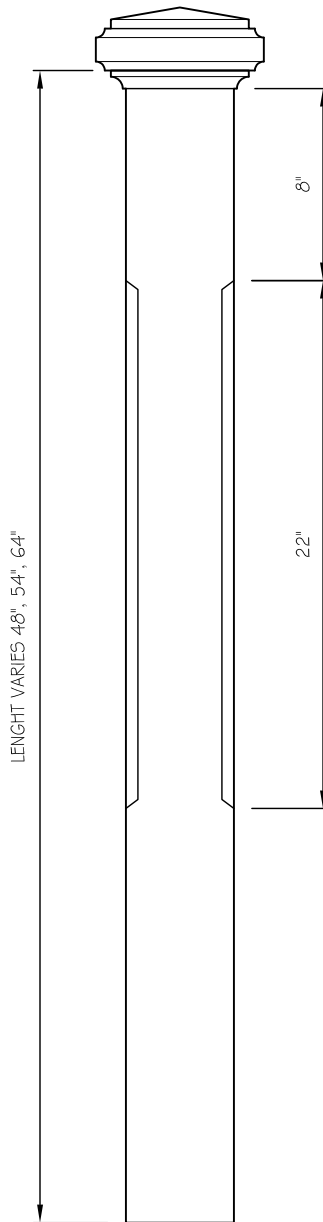

Choose Your
 Top:

Cap #1

Cap #2

Cap #3

Cap #4

Cap #5

QS - 4.5" x 4.5" SQUARE NEWEL POST
 WITH CHAMFER CORNERS
 WITH #5 CAP

MADE TO ORDER