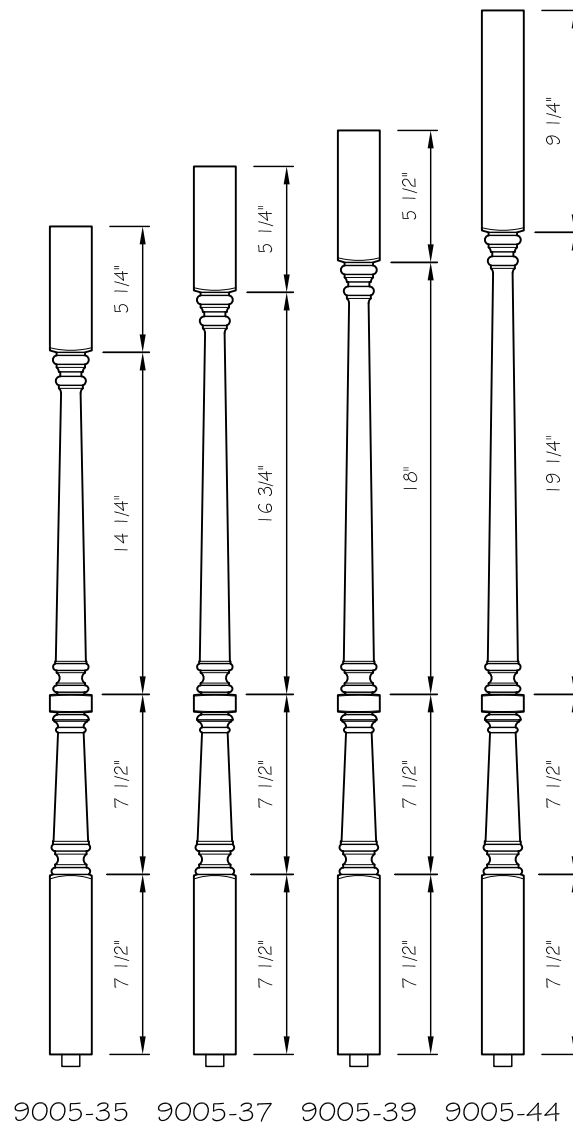

WILLIAMSBURG SERIES

AVAILABLE IN FLUTE &
 ROPE DESIGNS
 CUSTOM ORDER

1-3/4" Square Top
 1-3/4" Square Base