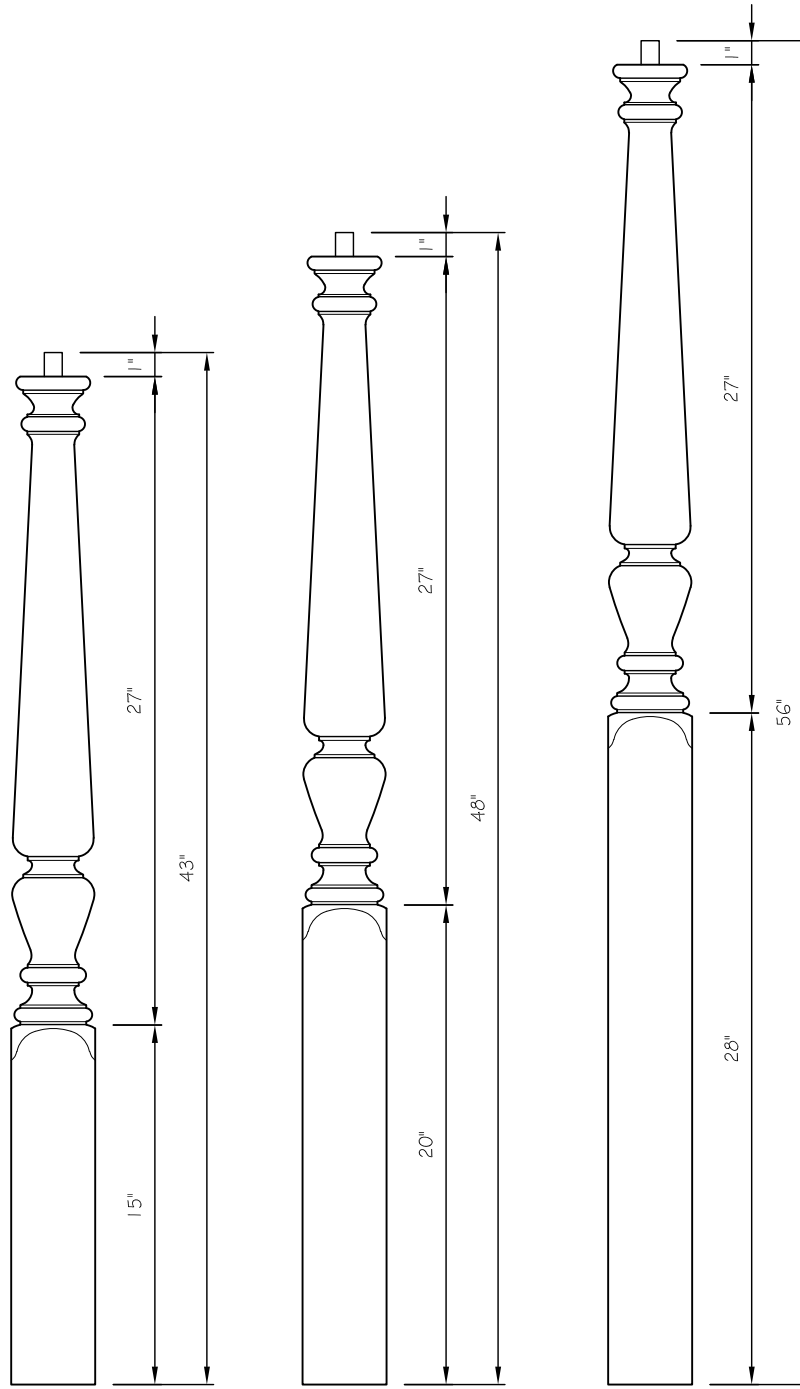

AVAILABLE IN FLUTE,  
 ROPE & OCTAGONAL  
 CUSTOM ORDER

8510-43" PLAIN

8514-48" PLAIN

8525-56" PLAIN

PIN TOP NEWEL  
 3-1/2" SQUARE BASE