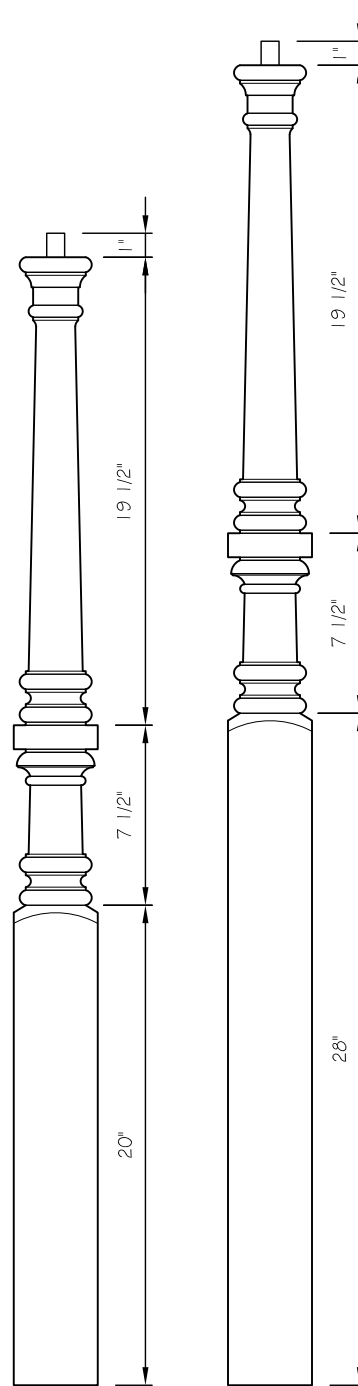

WILLIAMSBURG SERIES

AVAILABLE IN FLUTE &
ROPE DESIGNS
CUSTOM ORDER

9012-48"

9025-56"

Pin Top Int Newel Post
3-1/2" Square Base